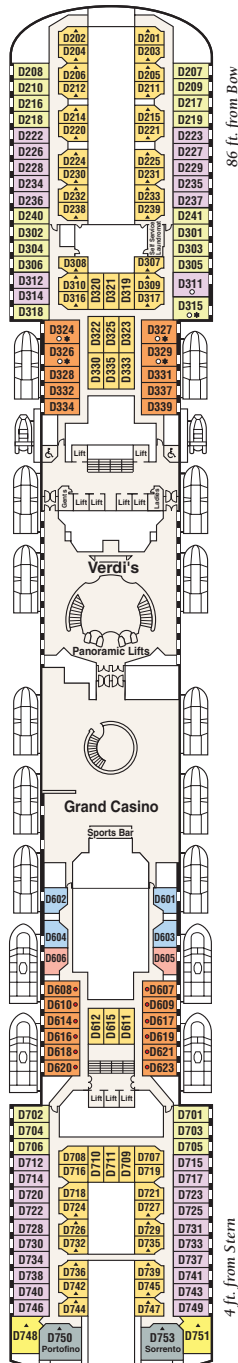

STATEROOM DESCRIPTION

- **AA** BAJA, CARIBE, DOLPHIN: Suite with queen-size bed and balcony
- **AB** BAJA, CARIBE, DOLPHIN: Mini-suite with queen-size bed and balcony
- **AC** BAJA: Mini-suite with queen-size bed and balcony
- **BA** ALOHA, RIVIERA: Balcony two lower beds
- **BB** ALOHA, BAJA: Balcony two lower beds
- **BC** BAJA, CARIBE: Balcony two lower beds
- **BD** CARIBE: Balcony two lower beds
- **BE** CARIBE: Balcony two lower beds
- **BF** CARIBE: Balcony two lower beds
- **CC** ALOHA: Deluxe oceanview two lower beds
- **C** BAJA: Deluxe oceanview two lower beds
- **DD** CARIBE: Deluxe oceanview two lower beds
- **D** DOLPHIN: Oceanview two lower beds
- **EE** DOLPHIN: Oceanview two lower beds
- **E** EMERALD: Oceanview two lower beds
- **FF** PLAZA: Oceanview two lower beds
- **F** PLAZA: Oceanview two lower beds
- **GG** DOLPHIN: Oceanview two lower beds (obstructed view)
- **G** DOLPHIN: Oceanview two lower beds (obstructed view)
- **HH** DOLPHIN: Oceanview two lower beds (obstructed view)
- **II** ALOHA, RIVIERA: Interior two lower beds
- **I** ALOHA, BAJA: Interior two lower beds
- **JJ** BAJA, CARIBE: Interior two lower beds
- **J** CARIBE, DOLPHIN: Interior two lower beds
- **K** EMERALD, PLAZA: Interior two lower beds
- **L** PLAZA: Interior two lower beds
- **M** PLAZA: Interior two lower beds
- **N** PLAZA: Interior two lower beds

- Wheelchair-accessible stateroom
- Will accommodate third and fourth person
- Will accommodate third person
- Two lower beds not convertible to queen

Note: Some areas of the ship are not accessible to wheelchairs and scooters
Distances shown are from the bow (forward) to stern (aft) to the nearest stateroom.

WATCH
For detailed deck plans & virtual tours of every type of stateroom available visit:
princess.com/ships

Dolphin 8

FORWARD ↑

↓ AFT