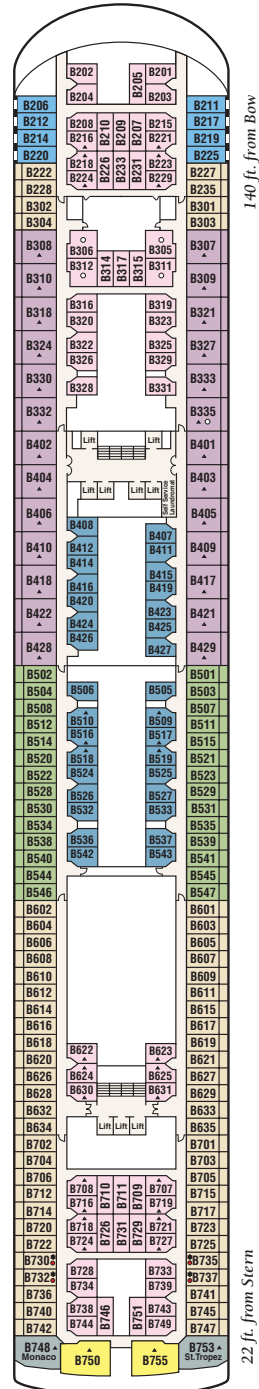

Baja 10

140 ft. from Bow

22 ft. from Stern

← AFT