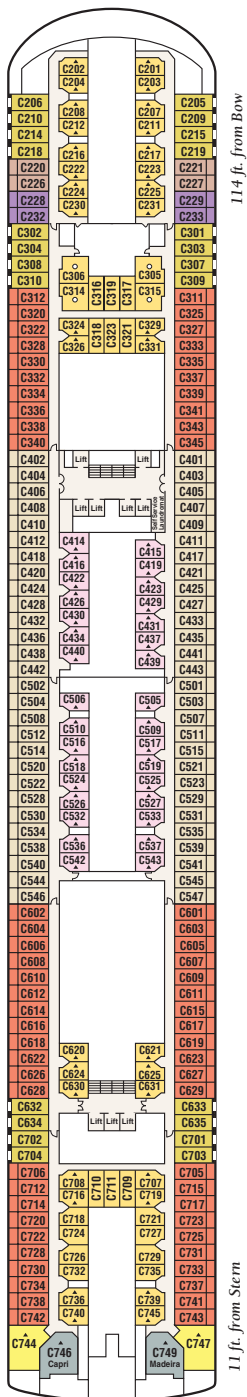

- Wheelchair-accessible stateroom
- Will accommodate third and fourth person
- Will accommodate third person
- Two lower beds not convertible to queen

Note: Some areas of the ship are not accessible to wheelchairs and scooters
Distances shown are from the bow (forward) to stern (aft) to the nearest stateroom.

WATCH
For detailed deck plans & virtual tours of every type of stateroom available visit:
princess.com/ships

Caribe 9