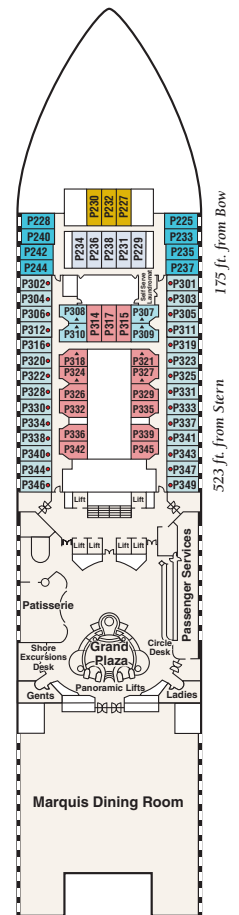

STATEROOM DESCRIPTION

- **AA** BAJA, CARIBE, DOLPHIN: Suite with queen-size bed and balcony
- **AB** BAJA, CARIBE, DOLPHIN: Mini-suite with queen-size bed and balcony
- **AC** BAJA: Mini-suite with queen-size bed and balcony
- **BA** ALOHA, RIVIERA: Balcony two lower beds
- **BB** ALOHA, BAJA: Balcony two lower beds
- **BC** BAJA, CARIBE: Balcony two lower beds
- **BD** CARIBE: Balcony two lower beds
- **BE** CARIBE: Balcony two lower beds
- **BF** CARIBE: Balcony two lower beds
- **CC** ALOHA: Deluxe oceanview two lower beds
- **C** BAJA: Deluxe oceanview two lower beds
- **DD** CARIBE: Deluxe oceanview two lower beds
- **D** DOLPHIN: Oceanview two lower beds
- **EE** DOLPHIN: Oceanview two lower beds
- **E** EMERALD: Oceanview two lower beds
- **FF** PLAZA: Oceanview two lower beds
- **F** PLAZA: Oceanview two lower beds
- **GG** DOLPHIN: Oceanview two lower beds (obstructed view)
- **G** DOLPHIN: Oceanview two lower beds (obstructed view)
- **HH** DOLPHIN: Oceanview two lower beds (obstructed view)
- **II** ALOHA, RIVIERA: Interior two lower beds
- **I** ALOHA, BAJA: Interior two lower beds
- **JJ** BAJA, CARIBE: Interior two lower beds
- **J** CARIBE, DOLPHIN: Interior two lower beds
- **K** EMERALD, PLAZA: Interior two lower beds
- **L** PLAZA: Interior two lower beds
- **M** PLAZA: Interior two lower beds
- **N** PLAZA: Interior two lower beds

- Wheelchair-accessible stateroom
- Will accommodate third and fourth person
- Will accommodate third person
- Two lower beds not convertible to queen

Note: Some areas of the ship are not accessible to wheelchairs and scooters
Distances shown are from the bow (forward) to stern (aft) to the nearest stateroom.

WATCH
For detailed deck plans & virtual tours of every type of stateroom available visit:
princess.com/ships

Plaza 5

FORWARD ↑

↓ AFT