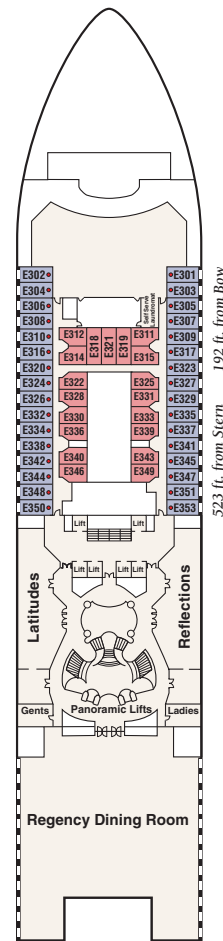

STATEROOM DESCRIPTION

- **AA** BAJA, CARIBE, DOLPHIN: Suite with queen-size bed and balcony
- **AB** BAJA, CARIBE, DOLPHIN: Mini-suite with queen-size bed and balcony
- **AC** BAJA: Mini-suite with queen-size bed and balcony
- **BA** ALOHA, RIVIERA: Balcony two lower beds
- **BB** ALOHA, BAJA: Balcony two lower beds
- **BC** BAJA, CARIBE: Balcony two lower beds
- **BD** CARIBE: Balcony two lower beds
- **BE** CARIBE: Balcony two lower beds
- **BF** CARIBE: Balcony two lower beds
- **CC** ALOHA: Deluxe oceanview two lower beds
- **C** BAJA: Deluxe oceanview two lower beds
- **DD** CARIBE: Deluxe oceanview two lower beds
- **D** DOLPHIN: Oceanview two lower beds
- **EE** DOLPHIN: Oceanview two lower beds
- **E** EMERALD: Oceanview two lower beds
- **FF** PLAZA: Oceanview two lower beds
- **F** PLAZA: Oceanview two lower beds
- **GG** DOLPHIN: Oceanview two lower beds (obstructed view)
- **G** DOLPHIN: Oceanview two lower beds (obstructed view)
- **HH** DOLPHIN: Oceanview two lower beds (obstructed view)
- **II** ALOHA, RIVIERA: Interior two lower beds
- **I** ALOHA, BAJA: Interior two lower beds
- **JJ** BAJA, CARIBE: Interior two lower beds
- **J** CARIBE, DOLPHIN: Interior two lower beds
- **K** EMERALD, PLAZA: Interior two lower beds
- **L** PLAZA: Interior two lower beds
- **M** PLAZA: Interior two lower beds
- **N** PLAZA: Interior two lower beds

- Wheelchair-accessible stateroom
- Will accommodate third and fourth person
- Will accommodate third person
- Two lower beds not convertible to queen

Note: Some areas of the ship are not accessible to wheelchairs and scooters
Distances shown are from the bow (forward) to stern (aft) to the nearest stateroom.

WATCH
For detailed deck plans & virtual tours of every type of stateroom available visit:
princess.com/ships

Emerald 6

FORWARD ↑

↓ AFT