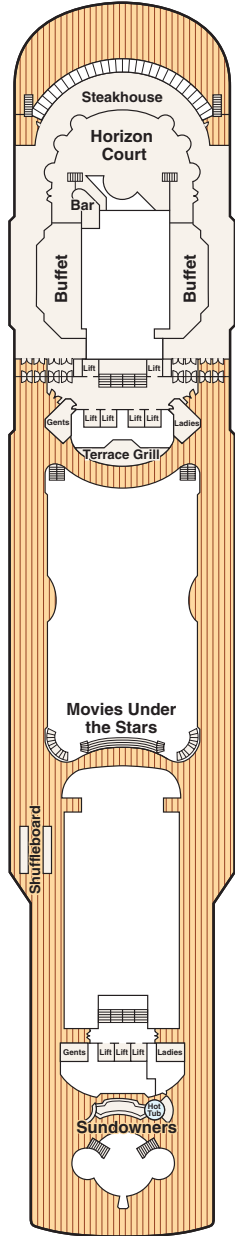

Mini-suite with balcony

A mini-suite with balcony is substantially larger than a balcony stateroom.

It includes all the amenities of a balcony stateroom and these added luxuries: welcome glass of champagne, separate sitting area, sofa bed, luxury mattress and pillows, two flat-panel TVs, a spacious closet, desk, bathroom tub and massage shower head. Approximately 370-536 square feet, including balcony. (Categories AB & AC; Category AC also includes a walk-in shower. Please note that stateroom B335 does not have a bathtub since it is wheelchair accessible)

WATCH

For detailed deck plans & virtual tours of every type of stateroom available visit: princess.com/ships

Note: Family suite (category XS) not shown. Floor plans, amenities and stateroom diagrams represent typical arrangements and may vary by ship. Certain stateroom categories may vary in size and configuration by ship. Square footage varies based on stateroom category and deck location. Stateroom views are considered unobstructed unless noted otherwise. Obstructions do not include certain nautical items like handrails, dividers or ship hardware. For balcony staterooms, the view is determined from the perspective of the balcony railing. Balconies may have either solid steel or toughened glass railings.

Call 1-800-PRINCESS for more information.

Sun Princess® deck plans

- SUN - 15
- LIDO - 14
- RIVIERA - 12
- ALOHA - 11
- BAJA - 10
- CARIBE - 9
- DOLPHIN - 8
- PROMENADE - 7
- EMERALD - 6
- PLAZA - 5
- FIESTA - 4

← AFT

FORWARD →

Sun 15

Lido 14

Riviera 12

Aloha 11

Baja 10

↑ FORWARD