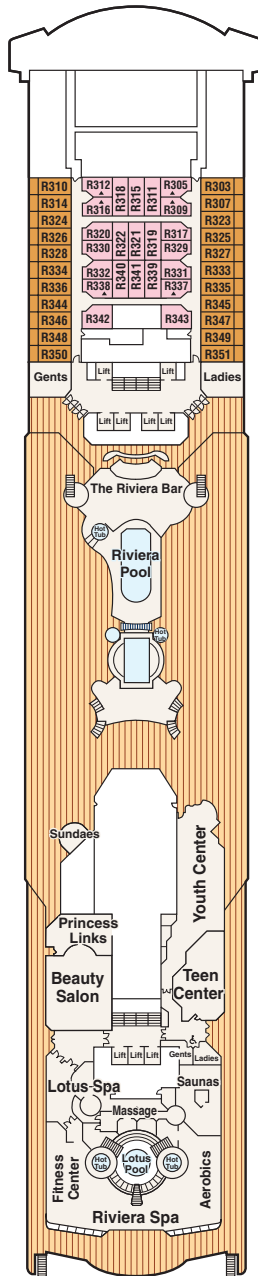

Riviera 12

164 ft. from Bow

52 ft. from Stern