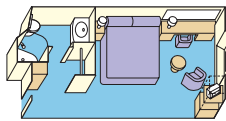

Oceanview double

Our oceanview stateroom includes all the amenities of an interior double, plus it features a picture window, providing added ambience and memorable views. Approximately 135-155 square feet. (Categories D, EE, E, FF, F, GG, G & HH; Categories GG-HH have obstructed views)