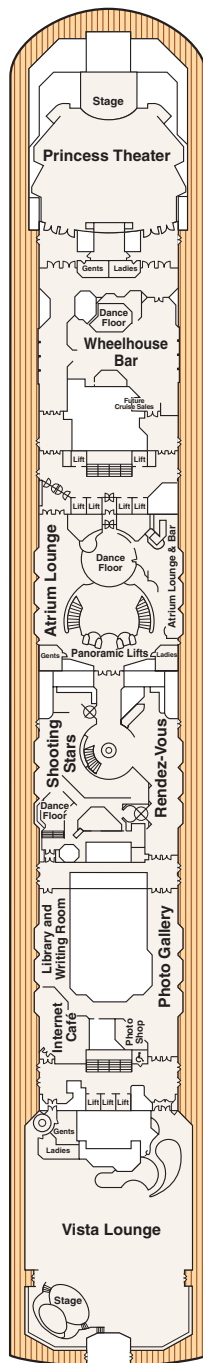

These include luxury balcony furniture, deluxe canapés, fresh flowers, DVD/CD player, free access to a DVD library, two flat-panel TVs, one complimentary mini-bar setup, a roomy walk-in closet, upgraded bathroom amenities, complimentary laundry and professional cleaning services and web access in the Internet Café. Approximately 538-695 square feet, including balcony. (Category AA)

Mini-suite with balcony

A mini-suite with balcony is substantially larger than a balcony stateroom.

It includes all the amenities of a balcony stateroom and these added luxuries: welcome glass of champagne, separate sitting area, sofa bed, luxury mattress and pillows, two flat-panel TVs, a spacious closet, desk, bathroom tub and massage shower head. Approximately 370-536 square feet, including balcony. (Categories AB & AC; Category AC also includes a walk-in shower. Please note that stateroom B335 does not have a bathtub since it is wheelchair accessible)

WATCH

For detailed deck plans & virtual tours of every type of stateroom available visit: princess.com/ships

Note: Family suite (category XS) not shown. Floor plans, amenities and stateroom diagrams represent typical arrangements and may vary by ship. Certain stateroom categories may vary in size and configuration by ship. Square footage varies based on stateroom category and deck location. Stateroom views are considered unobstructed unless noted otherwise. Obstructions do not include certain nautical items like handrails, dividers or ship hardware. For balcony staterooms, the view is determined from the perspective of the balcony railing. Balconies may have either solid steel or toughened glass railings.

WATCH
For detailed deck plans & virtual tours of every type of stateroom available visit:
princess.com/ships

Caribe 9

Dolphin 8

Promenade 7

Emerald 6

Plaza 5

Fiesta 4

FORWARD ↑