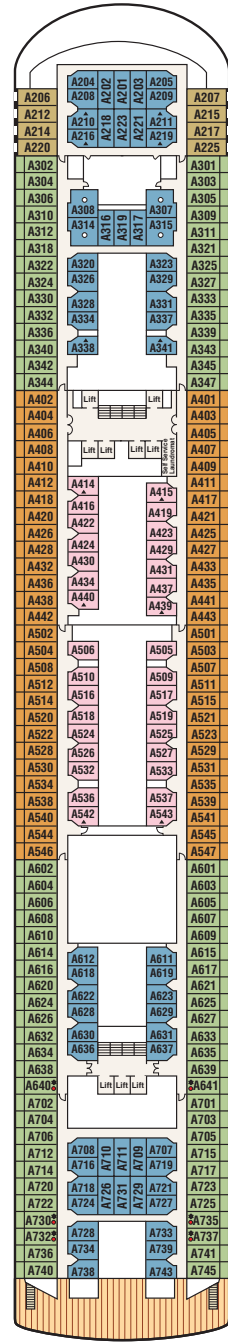

Aloha 11

164 ft. from Bow

52 ft. from Stern