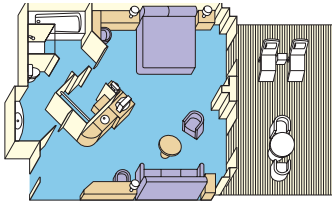

† Location may vary.
Subject to change at any time.

Sun Princess® stateroom options

Mini-suite with balcony

Balcony stateroom

Suite with balcony

Surrounding you with luxurious accommodations, a spacious suite with balcony includes all the amenities of a mini-suite, plus incredible premiums.

These include luxury balcony furniture, deluxe canapés, fresh flowers, DVD/CD player, free access to a DVD library, two flat-panel TVs, one complimentary mini-bar setup, a roomy walk-in closet, upgraded bathroom amenities, complimentary laundry and professional cleaning services and web access in the Internet Café. Approximately 538-695 square feet, including balcony. (Category AA)

Mini-suite with balcony

A mini-suite with balcony is substantially larger than a balcony stateroom.

It includes all the amenities of a balcony stateroom and these added luxuries: welcome glass of champagne, separate sitting area, sofa bed, luxury mattress and pillows, two flat-panel TVs, a spacious closet, desk, bathroom tub and massage shower head. Approximately 370-536 square feet, including balcony. (Categories AB & AC; Category AC also includes a walk-in shower. Please note that stateroom B335 does not have a bathtub since it is wheelchair accessible)