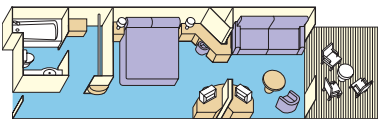

† Location may vary.
Subject to change at any time.

Sun Princess® stateroom options

Mini-suite with balcony

Balcony stateroom

Suite with balcony

Surrounding you with luxurious accommodations, a spacious suite with balcony includes all the amenities of a mini-suite, plus incredible premiums.

These include luxury balcony furniture, deluxe canapés, fresh flowers, DVD/CD player, free access to a DVD library, two flat-panel TVs, one complimentary mini-bar setup, a roomy walk-in closet, upgraded bathroom amenities, complimentary laundry and professional cleaning services and web access in the Internet Café. Approximately 538-695 square feet, including balcony. (Category AA)

Mini-suite with balcony

A mini-suite with balcony is substantially larger than a balcony stateroom.

It includes all the amenities of a balcony stateroom and these added luxuries: welcome glass of champagne, separate sitting area, sofa bed, luxury mattress and pillows, two flat-panel TVs, a spacious closet, desk, bathroom tub and massage shower head. Approximately 370-536 square feet, including balcony. (Categories AB & AC; Category AC also includes a walk-in shower. Please note that stateroom B335 does not have a bathtub since it is wheelchair accessible)