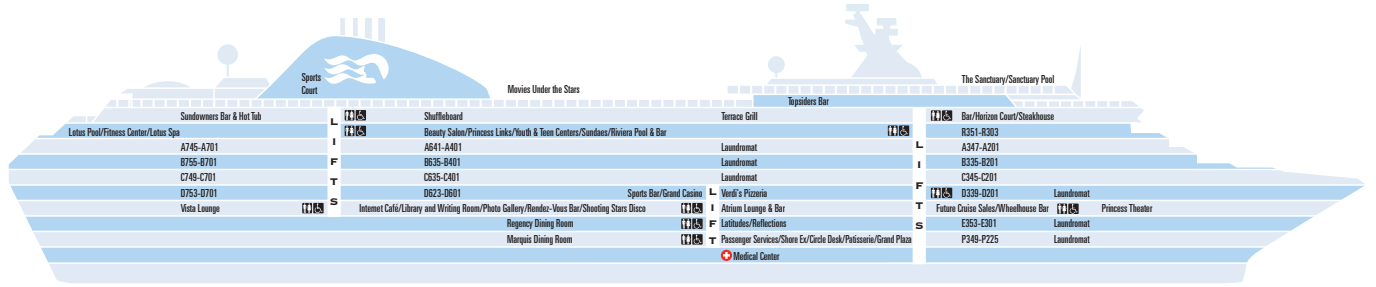

WATCH

For detailed deck plans & virtual tours of every type of stateroom available visit: princess.com/ships

Note: Family suite (category XS) not shown. Floor plans, amenities and stateroom diagrams represent typical arrangements and may vary by ship. Certain stateroom categories may vary in size and configuration by ship. Square footage varies based on stateroom category and deck location. Stateroom views are considered unobstructed unless noted otherwise. Obstructions do not include certain nautical items like handrails, dividers or ship hardware. For balcony staterooms, the view is determined from the perspective of the balcony railing. Balconies may have either solid steel or toughened glass railings.

Call 1-800-PRINCESS for more information.

Sun Princess® deck plans

- SUN - 15
- LIDO - 14
- RIVIERA - 12
- ALOHA - 11
- BAJA - 10
- CARIBE - 9
- DOLPHIN - 8
- PROMENADE - 7
- EMERALD - 6
- PLAZA - 5
- FIESTA - 4