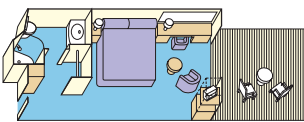

† Location may vary.
Subject to change at any time.

Sun Princess® stateroom options

Mini-suite with balcony

Balcony stateroom

Suite with balcony

Surrounding you with luxurious accommodations, a spacious suite with balcony includes all the amenities of a mini-suite, plus incredible premiums.

These include luxury balcony furniture, deluxe canapés, fresh flowers, DVD/CD player, free access to a DVD library, two flat-panel TVs, one complimentary mini-bar setup, a roomy walk-in closet, upgraded bathroom amenities, complimentary laundry and professional cleaning services and web access in the Internet Café. Approximately 538-695 square feet, including balcony. (Category AA)

Mini-suite with balcony

A mini-suite with balcony is substantially larger than a balcony stateroom.

It includes all the amenities of a balcony stateroom and these added luxuries: welcome glass of champagne, separate sitting area, sofa bed, luxury mattress and pillows, two flat-panel TVs, a spacious closet, desk, bathroom tub and massage shower head. Approximately 370-536 square feet, including balcony. (Categories AB & AC; Category AC also includes a walk-in shower. Please note that stateroom B335 does not have a bathtub since it is wheelchair accessible)

Interior double

Our interior stateroom is a great value. It features two twin beds that make up into a queen-size bed. Other amenities include a refrigerator, hair dryer, flat-panel TV, closet and bathroom with shower. Approximately 135-148 square feet. (Categories II, I, JJ, J, K, L, M & N)