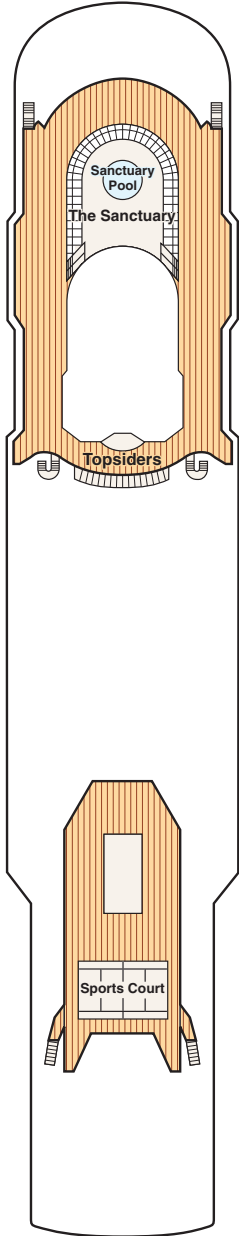

Sun 15

164 ft. from Bow

52 ft. from Stern