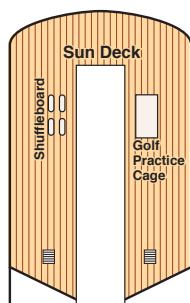

Oceanview double with balcony

This impressive stateroom offers the elegance of a balcony with fine patio furniture. Other

amenities include a spacious closet, desk and a bathroom with shower. Approximately 214 square feet, including balcony. (Categories BA, BB, BC, BD, BE & BF; Category BF has partially obstructed views)

WATCH

For detailed deck plans & virtual tours of every type of stateroom available visit: princess.com/ships

Note: Family suite (category XS) not shown. Floor plans, amenities and stateroom diagrams represent typical arrangements and may vary by ship. Certain stateroom categories may vary in size and configuration by ship. Square footage varies based on stateroom category and deck location. Stateroom views are considered unobstructed unless noted otherwise. Obstructions do not include certain nautical items like handrails, dividers or ship hardware. For balcony staterooms, the view is determined from the perspective of the balcony railing. Balconies may have either solid steel or toughened glass railings.

Call 1-800-PRINCESS for more information.

Royal Princess® deck plans

← AFT

FORWARD →

Deck 11

Deck 10

Deck 9

Deck 8

↑ FORWARD

187 ft. from Bow

19 ft. from Stern

← AFT

Royal Princess®

STATEROOM DESCRIPTION

- OS DECK 6, 7, 8: Owner's suite with balcony
- PH DECK 6, 7: Penthouse suite with balcony
- BA DECK 6, 7, 8: Balcony two lower beds
- BB DECK 7, 8: Balcony two lower beds
- BC DECK 7: Balcony two lower beds
- BD DECK 6: Balcony two lower beds
- BE DECK 6: Balcony two lower beds
- BF DECK 6, 7, 8: Balcony two lower beds (partially obstructed view)