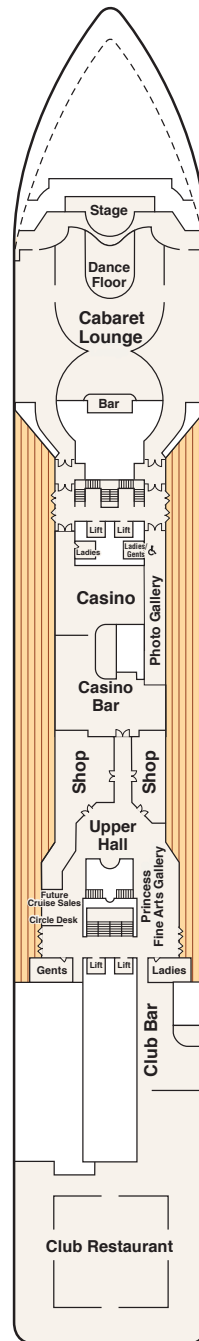

welcome glass of champagne, separate sitting area, sofa bed, luxury mattress and pillows, a TV, DVD/CD player, free access to a DVD library, one complimentary mini-bar setup, a roomy walk-in closet, upgraded bathroom amenities, complimentary laundry and professional cleaning services and web access in the Internet Café. Approximately 750-932 square feet, including balcony. (Categories OS & PH)

WATCH

For detailed deck plans & virtual tours of every type of stateroom available visit: princess.com/ships

Note: Family suite (category XS) not shown. Floor plans, amenities and stateroom diagrams represent typical arrangements and may vary by ship. Certain stateroom categories may vary in size and configuration by ship. Square footage varies based on stateroom category and deck location. Stateroom views are considered unobstructed unless noted otherwise. Obstructions do not include certain nautical items like handrails, dividers or ship hardware. For balcony staterooms, the view is determined from the perspective of the balcony railing. Balconies may have either solid steel or toughened glass railings.

WATCH
 For detailed deck plans & virtual tours of every type of stateroom available visit:
princess.com/ships

Deck 7

Deck 6

Deck 5

Deck 4

↑ FORWARD

↓ AFT