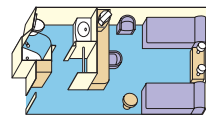

Interior double

Our interior stateroom is a great value. It features two twin beds that make up into a queen-size bed. Other amenities include a refrigerator, hair dryer, TV, closet and bathroom with shower. Approximately 162 square feet. (Categories II, I, J, K & L)

WATCH

For detailed deck plans & virtual tours of every type of stateroom available visit: princess.com/ships

Note: Family suite (category XS) not shown. Floor plans, amenities and stateroom diagrams represent typical arrangements and may vary by ship. Certain stateroom categories may vary in size and configuration by ship. Square footage varies based on stateroom category and deck location. Stateroom views are considered unobstructed unless noted otherwise. Obstructions do not include certain nautical items like handrails, dividers or ship hardware. For balcony staterooms, the view is determined from the perspective of the balcony railing. Balconies may have either solid steel or toughened glass railings.

Call 1-800-PRINCESS for more information.