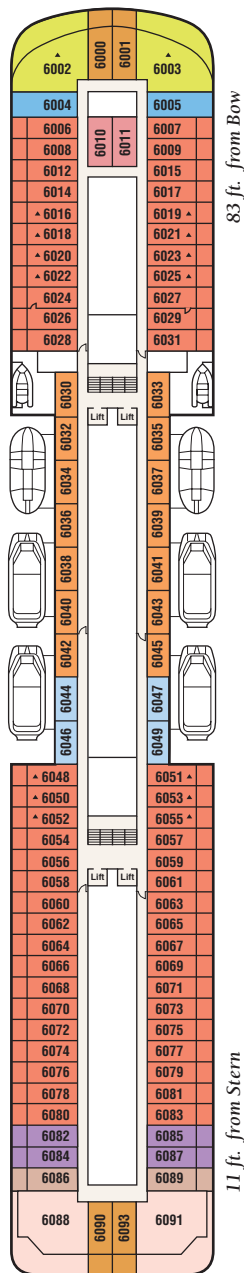

WATCH

For detailed deck plans & virtual tours of every type of stateroom available visit: princess.com/ships

Note: Family suite (category XS) not shown. Floor plans, amenities and stateroom diagrams represent typical arrangements and may vary by ship. Certain stateroom categories may vary in size and configuration by ship. Square footage varies based on stateroom category and deck location. Stateroom views are considered unobstructed unless noted otherwise. Obstructions do not include certain nautical items like handrails, dividers or ship hardware. For balcony staterooms, the view is determined from the perspective of the balcony railing. Balconies may have either solid steel or toughened glass railings.

Call 1-800-PRINCESS for more information.

Royal Princess® deck plans

← AFT

FORWARD →

Deck 11

Deck 10

Deck 9

Deck 8

- II DECK 8: Interior two lower beds
- I DECK 7: Interior two lower beds
- J DECK 7: Interior two lower beds
- K DECK 4, 6: Interior two lower beds
- L DECK 4: Interior two lower beds

• Wheelchair-accessible stateroom
 • Will accommodate third and fourth person
 • Will accommodate third person
 Note: Some areas of the ship are not accessible to wheelchairs and scooters.
 Distances shown are from the bow (forward) to stern (aft) to the nearest stateroom.

WATCH
 For detailed deck plans & virtual tours of every type of stateroom available visit:
princess.com/ships

Deck 7

Deck 6

Deck 5

Deck 4

↑ FORWARD

↓ AFT