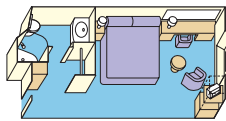

Oceanview double

Our oceanview stateroom includes all the amenities of an interior double, plus it features a picture window, providing added ambience and memorable views. Approximately 162 square feet. (Categories D, E, GG & G; Categories GG & G have obstructed views)