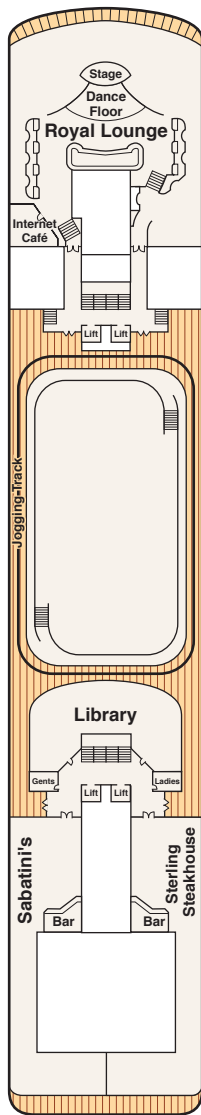

Deck 10

187 ft. from Bow

19 ft. from Stern

← AFT