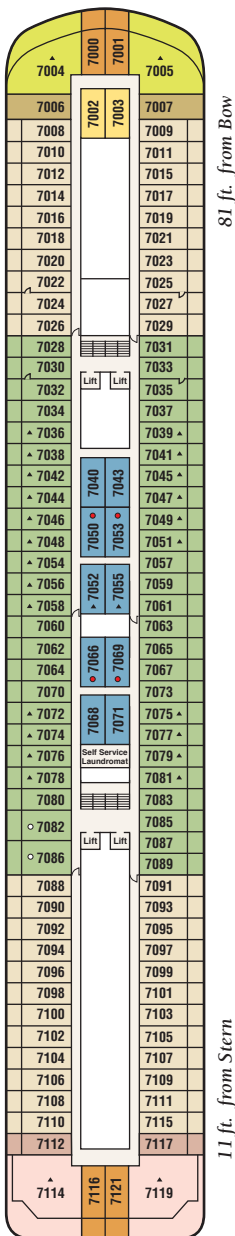

Royal Princess®

STATEROOM DESCRIPTION

- OS DECK 6, 7, 8: Owner's suite with balcony
- PH DECK 6, 7: Penthouse suite with balcony
- BA DECK 6, 7, 8: Balcony two lower beds
- BB DECK 7, 8: Balcony two lower beds
- BC DECK 7: Balcony two lower beds
- BD DECK 6: Balcony two lower beds
- BE DECK 6: Balcony two lower beds
- BF DECK 6, 7, 8: Balcony two lower beds (partially obstructed view)

- cc DECK 7: Deluxe oceanview two lower beds
- c DECK 6: Deluxe oceanview two lower beds
- D DECK 4: Oceanview two lower beds
- E DECK 4: Oceanview two lower beds
- gd DECK 6: Oceanview two lower beds (obstructed view)
- G DECK 6: Oceanview two lower beds (obstructed view)

- II DECK 8: Interior two lower beds
- I DECK 7: Interior two lower beds
- J DECK 7: Interior two lower beds
- K DECK 4, 6: Interior two lower beds
- L DECK 4: Interior two lower beds

• Wheelchair-accessible stateroom
• Will accommodate third and fourth person
• Will accommodate third person
Note: Some areas of the ship are not accessible to wheelchairs and scooters.
Distances shown are from the bow (forward) to stern (aft) to the nearest stateroom.

WATCH
For detailed deck plans & virtual tours of every type of stateroom available visit:
princess.com/ships

Deck 7