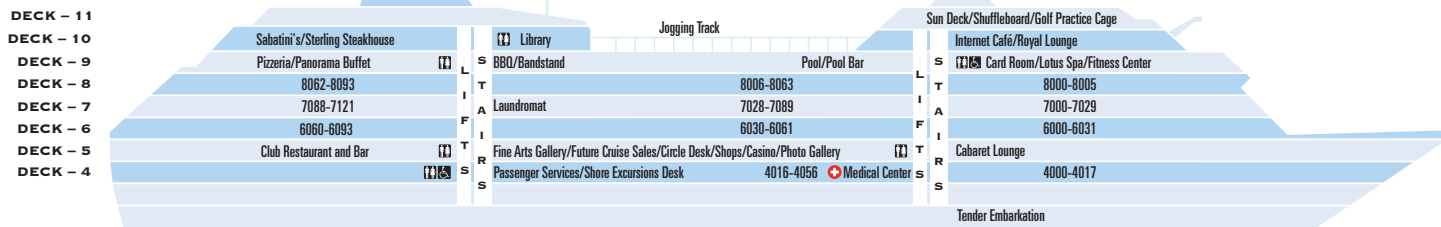

Royal Princess® deck plans

← AFT

FORWARD →

↑ FORWARD