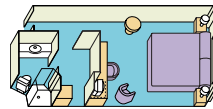

welcome glass of champagne, separate sitting area, sofa bed, luxury mattress and pillows, a TV, DVD/CD player, free access to a DVD library, one complimentary mini-bar setup, a roomy walk-in closet, upgraded bathroom amenities, complimentary laundry and professional cleaning services and web access in the Internet Café. Approximately 750-932 square feet, including balcony. (Categories OS & PH)

Oceanview double with balcony

This impressive stateroom offers the elegance of a balcony with fine patio furniture. Other

amenities include a spacious closet, desk and a bathroom with shower. Approximately 214 square feet, including balcony. (Categories BA, BB, BC, BD, BE & BF; Category BF has partially obstructed views)