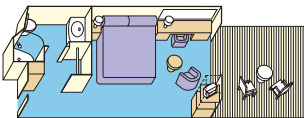

welcome glass of champagne, separate sitting area, sofa bed, luxury mattress and pillows, a TV, DVD/CD player, free access to a DVD library, one complimentary mini-bar setup, a roomy walk-in closet, upgraded bathroom amenities, complimentary laundry and professional cleaning services and web access in the Internet Café. Approximately 750-932 square feet, including balcony. (Categories OS & PH)