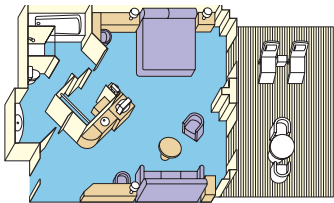

Suite with balcony

Surrounding you with luxurious accommodations, a spacious suite with balcony includes all the amenities of a balcony stateroom, plus incredible premiums. These include a

welcome glass of champagne, separate sitting area, sofa bed, luxury mattress and pillows, a TV, DVD/CD player, free access to a DVD library, one complimentary mini-bar setup, a roomy walk-in closet, upgraded bathroom amenities, complimentary laundry and professional cleaning services and web access in the Internet Café. Approximately 750-932 square feet, including balcony. (Categories OS & PH)