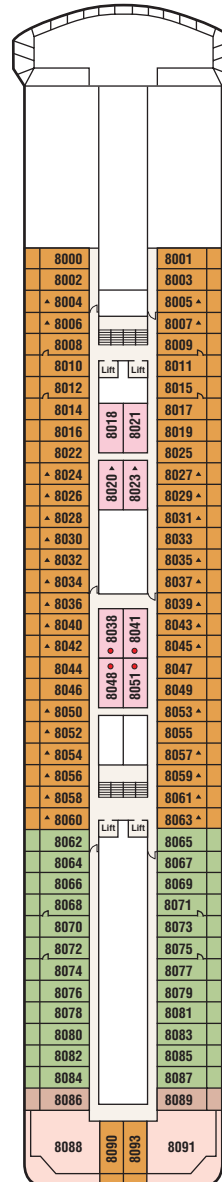

Deck 8

187 ft. from Bow

19 ft. from Stern

← AFT