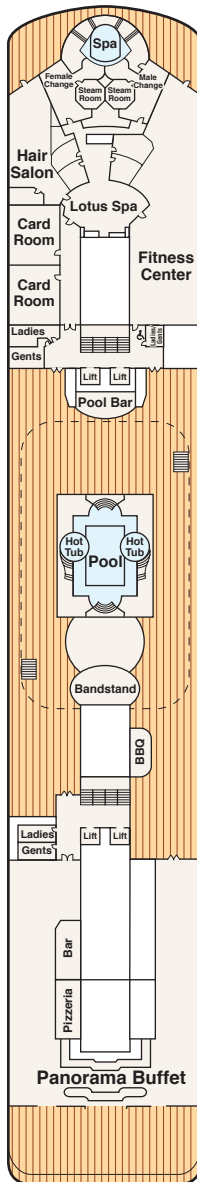

Deck 9

187 ft. from Bow

19 ft. from Stern

← AFT