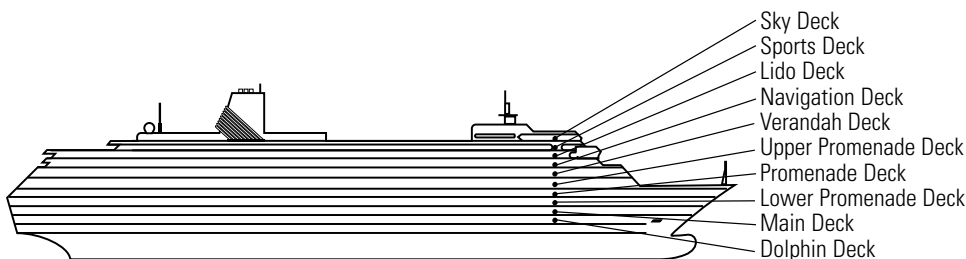

ms Zaandam

DECK PLANS & STATEROOMS

The deck plans are color-coded by category of stateroom, and the category letter precedes the stateroom number in each room. All staterooms are equipped with DVD player, flat-panel television, telephone and multi-channel music.