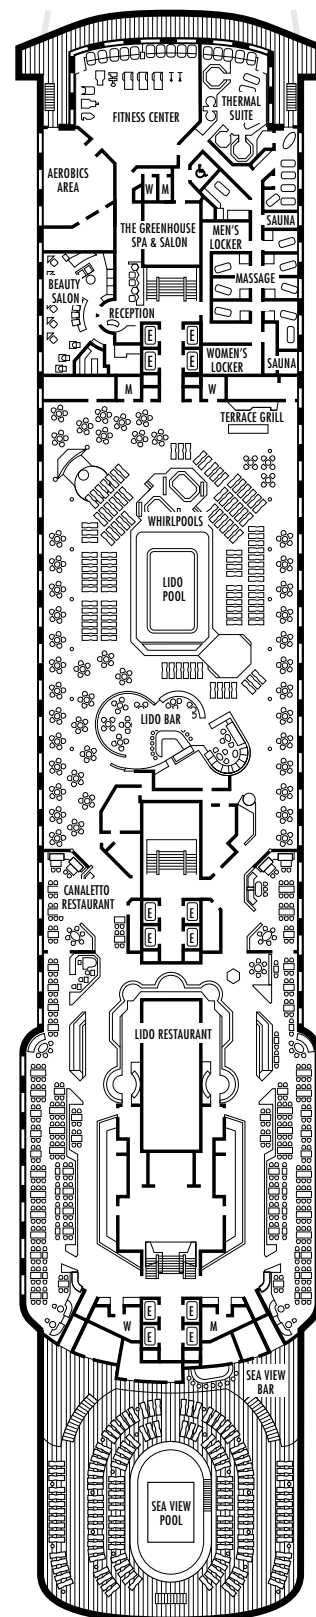

ms Zaandam

DECK PLANS & STATEROOMS

The deck plans are color-coded by category of stateroom, and the category letter precedes the stateroom number in each room. All staterooms are equipped with DVD player, flat-panel television, telephone and multi-channel music.

Important Note: Not all staterooms within each category have the same furniture configuration and/or facilities. Appropriate symbols within the rooms on the deck plans describe differences from the stateroom descriptions below.

All information is subject to change.

STATEROOM SYMBOL LEGEND

- Shower only
- Bath tub & shower
- ▲ 2 lower beds or converts to 1 queen-size (no sofa bed)
- Triple (2 lower beds, 1 sofa bed)
- Quad (2 lower beds, 1 sofa bed, 1 upper)
- △ Partial sea view
- ☆ 2 lower beds not convertible to a queen-size
- × Fully obstructed view
- + Connecting rooms
- These staterooms have portholes instead of windows
- ♿ Suite S7034 is wheelchair accessible with bathtub & shower. Staterooms AA7088, AA7087, B6228, B6225, C6104, D3396, D3391, HH3431, HH3430, D3429, G2702, L2700, K2555, K2554, G2500, FF1964, FF1955, H1807, H1806, H1805, H1804 are wheelchair accessible, shower only.