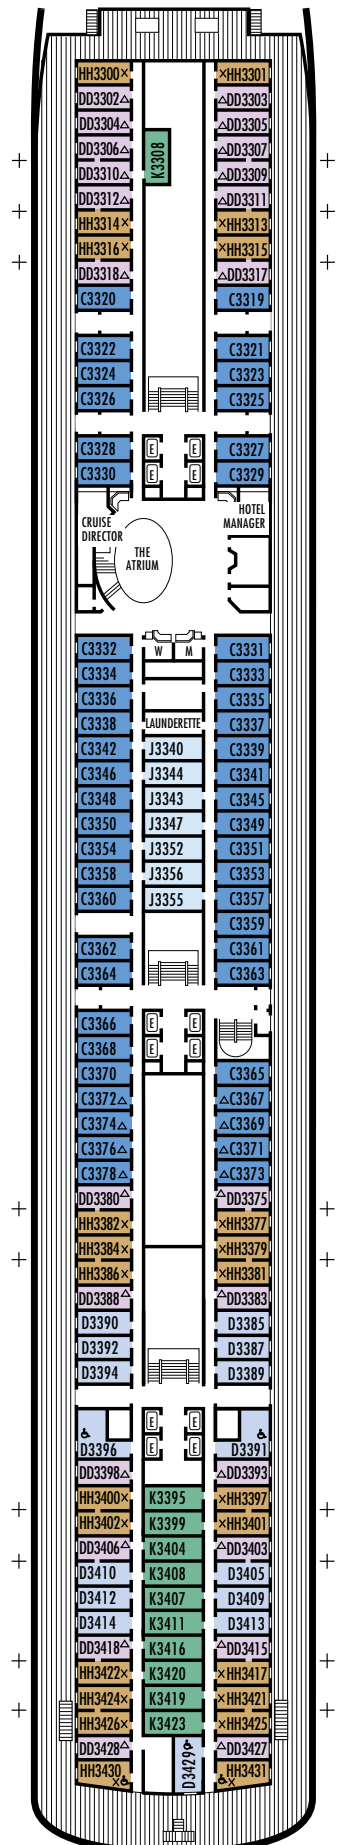

Important Note: Not all staterooms within each category have the same furniture configuration and/or facilities. Appropriate symbols within the rooms on the deck plans describe differences from the stateroom descriptions below.

All information is subject to change.

STATEROOM SYMBOL LEGEND

- Shower only
- Bath tub & shower
- ▲ 2 lower beds or converts to 1 queen-size (no sofa bed)
- Triple (2 lower beds, 1 sofa bed)
- Quad (2 lower beds, 1 sofa bed, 1 upper)
- △ Partial sea view
- ☆ 2 lower beds not convertible to a queen-size
- × Fully obstructed view
- + Connecting rooms
- These staterooms have portholes instead of windows
- ♿ Suite S7034 is wheelchair accessible with bathtub & shower. Staterooms AA7088, AA7087, B6228, B6225, C6104, D3396, D3391, HH3431, HH3430, D3429, G2702, L2700, K2555, K2554, G2500, FF1964, FF1955, H1807, H1806, H1805, H1804 are wheelchair accessible, shower only.

OCEAN-VIEW STATEROOMS

C **D** **DD**

Large: 2 lower beds convertible to 1 queen-size bed, bathtub & shower. All DD-category staterooms have partial sea views. Approximately 140–319 sq. ft.

HH

Large: 2 lower beds convertible to 1 queen-size bed, bathtub & shower. All HH-category staterooms have fully obstructed views. Approximately 140–319 sq. ft.

INTERIOR STATEROOMS

J **K**

Large: 2 lower beds convertible to 1 queen-size bed, shower. Approximately 182–293 sq. ft.