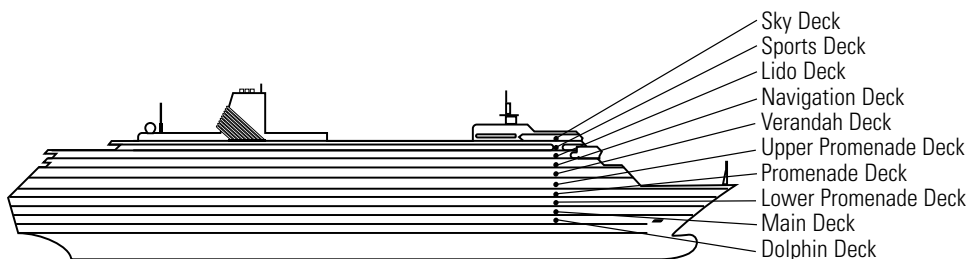

N **NN**

Standard: 2 lower beds convertible to 1 queen-size bed, 1 sofa bed & pullman upper, shower. Approximately 182–293 sq. ft.

DECK 1—DOLPHIN DECK

Staterooms 1800–1964

ms Zaandam

DECK PLANS & STATEROOMS