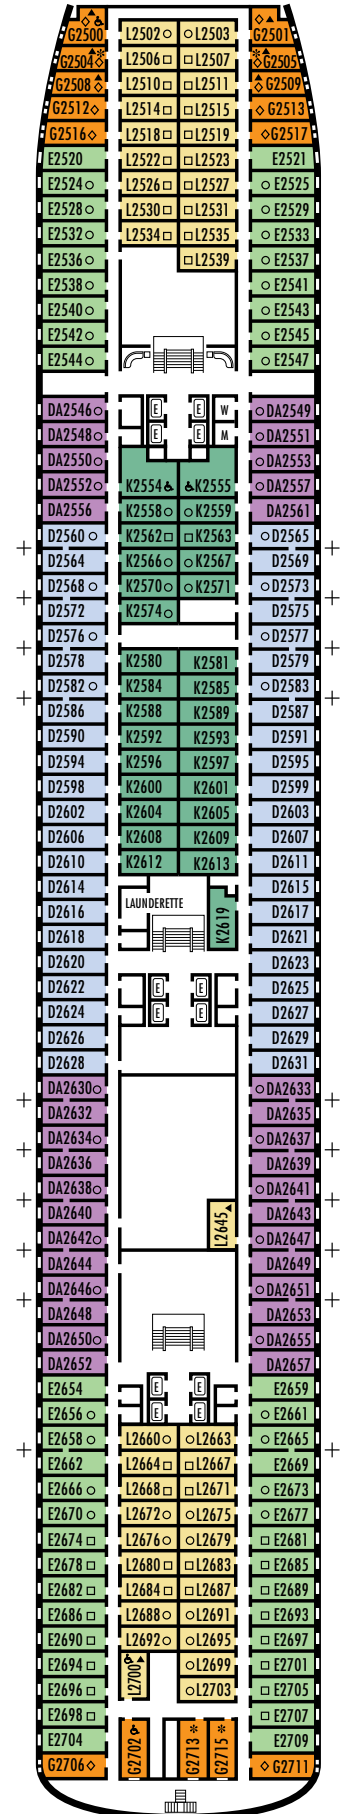

All information is subject to change.

STATEROOM SYMBOL LEGEND

- * Shower only
- Bath tub & shower
- ▲ 2 lower beds or converts to 1 queen-size (no sofa bed)
- Triple (2 lower beds, 1 sofa bed)
- Quad (2 lower beds, 1 sofa bed, 1 upper)
- △ Partial sea view
- ☆ 2 lower beds not convertible to a queen-size
- × Fully obstructed view
- + Connecting rooms
- ◇ These staterooms have portholes instead of windows
- ♿ Suite S7034 is wheelchair accessible with bathtub & shower. Staterooms AA7088, AA7087, B6228, B6225, C6104, D3396, D3391, HH3431, HH3430, D3429, G2702, L2700, K2555, K2554, G2500, FF1964, FF1955, H1807, H1806, H1805, H1804 are wheelchair accessible, shower only.

OCEAN-VIEW STATEROOMS

E **EE** **F** **FF** **H**

Large: 2 lower beds convertible to 1 queen-size bed, bathtub & shower. Approximately 140–319 sq. ft.

INTERIOR STATEROOMS

M **MM**

Large: 2 lower beds convertible to 1 queen-size bed, 1 sofa bed, shower. Approximately 182–293 sq. ft.

OCEAN-VIEW STATEROOMS

D **DA** **E** **G**

Large: 2 lower beds convertible to 1 queen-size bed, bathtub & shower.
Approximately 140–319 sq. ft.

INTERIOR STATEROOMS

K **L**

Large: 2 lower beds convertible to 1 queen-size bed, shower.
Approximately 182–293 sq. ft.