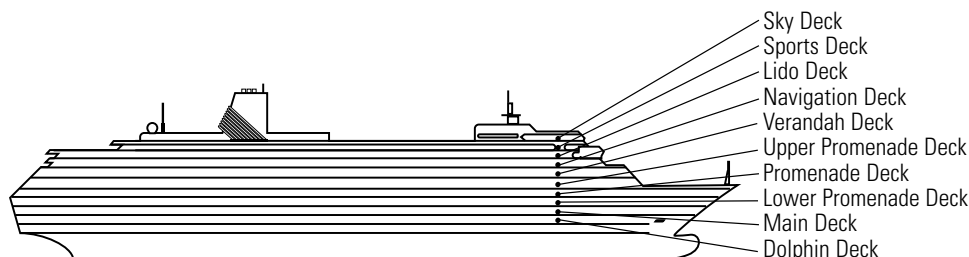

ms Zaandam

DECK PLANS & STATEROOMS

The deck plans are color-coded by category of stateroom, and the category letter precedes the stateroom number in each room. All staterooms are equipped with DVD player, flat-panel television, telephone and multi-channel music.

Important Note: Not all staterooms within each category have the same furniture configuration and/or facilities. Appropriate symbols within the rooms on the deck plans describe differences from the stateroom descriptions below.

All information is subject to change.

STATEROOM SYMBOL LEGEND

- Shower only
- Bathtub & shower
- ▲ 2 lower beds or converts to 1 queen-size (no sofa bed)
- Triple (2 lower beds, 1 sofa bed)
- Quad (2 lower beds, 1 sofa bed, 1 upper)
- △ Partial sea view
- ☆ 2 lower beds not convertible to a queen-size
- × Fully obstructed view
- + Connecting rooms
- These staterooms have portholes instead of windows
- ♿ Suite S7034 is wheelchair accessible with bathtub & shower. Staterooms AA7088, AA7087, B6228, B6225, C6104, D3396, D3391, HH3431, HH3430, D3429, G2702, L2700, K2555, K2554, G2500, FF1964, FF1955, H1807, H1806, H1805, H1804 are wheelchair accessible, shower only.