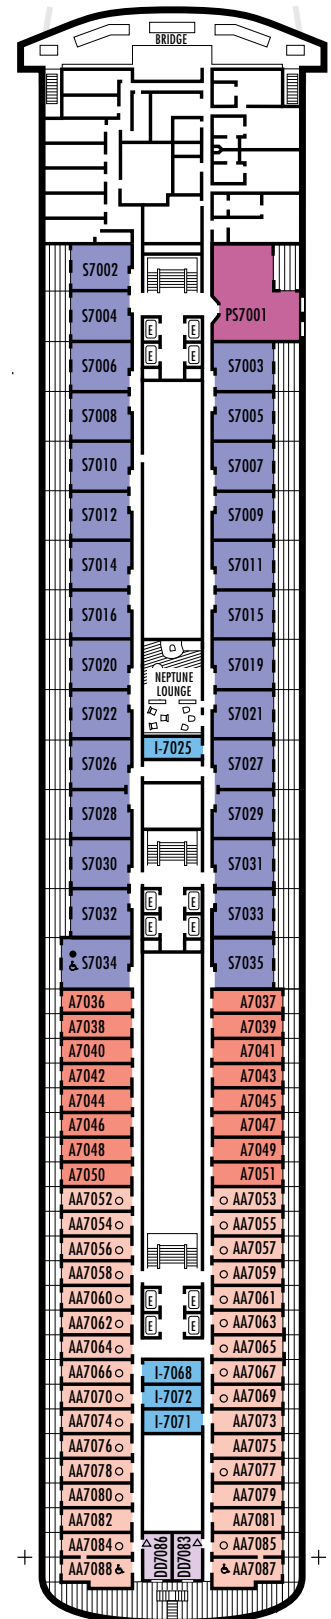

VERANDAH SUITES

PS
Penthouse Verandah Suites: Bedroom with 1 king-size bed, oversize whirlpool bath & shower, living room, dining room, dressing room, private verandah, pantry, 1 sofa bed for 2 persons, mini-bar, refrigerator, guest toilet, floor-to-ceiling windows. Approximately 1,296 sq. ft. including verandah.

S
Deluxe Verandah Suites: 2 lower beds convertible to 1 king-size bed, whirlpool bath & shower, large sitting area, dressing room, private verandah, 1 sofa bed for 2 persons, mini-bar, refrigerator, floor-to-ceiling windows. Approximately 558–566 sq. ft. including verandah.

A
Verandah Suites: 2 lower beds convertible to 1 queen-size bed, 1 sofa bed, whirlpool bath & shower, sitting area, private verandah, mini-bar, refrigerator, floor-to-ceiling windows. Approximately 297–379 sq. ft. including verandah.

AA
Verandah Suites: 2 lower beds convertible to 1 queen-size bed, whirlpool bath & shower, sitting area, private verandah, mini-bar, refrigerator, floor-to-ceiling windows. Approximately 297–379 sq. ft. including verandah.

INTERIOR STATEROOMS

I
Large: 2 lower beds convertible to 1 queen-size bed, shower. Approximately 182–293 sq. ft.