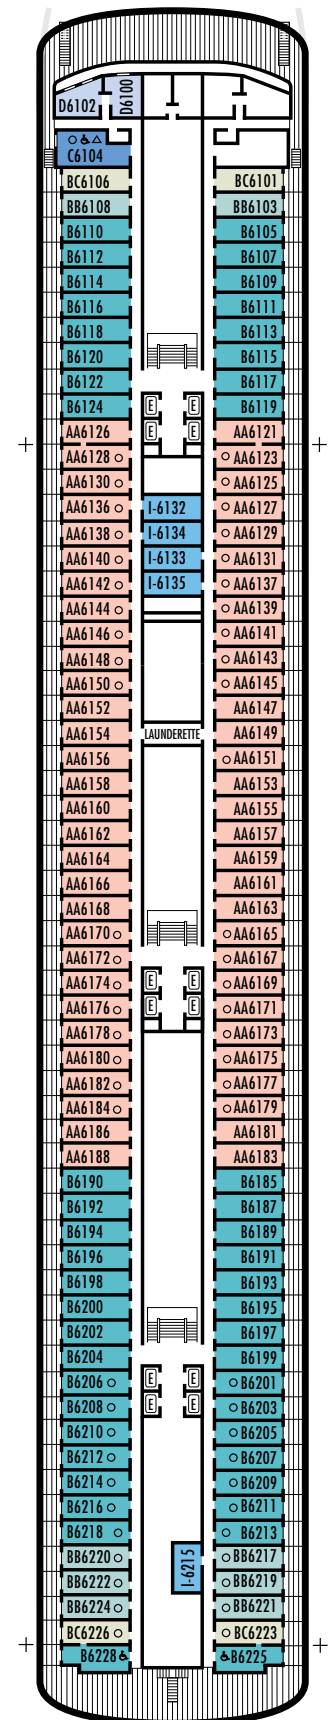

Important Note: Not all staterooms within each category have the same furniture configuration and/or facilities. Appropriate symbols within the rooms on the deck plans describe differences from the stateroom descriptions below.

All information is subject to change.

STATEROOM SYMBOL LEGEND

- Shower only
- Bath tub & shower
- ▲ 2 lower beds or converts to 1 queen-size (no sofa bed)
- Triple (2 lower beds, 1 sofa bed)
- Quad (2 lower beds, 1 sofa bed, 1 upper)
- △ Partial sea view
- ☆ 2 lower beds not convertible to a queen-size
- × Fully obstructed view
- + Connecting rooms
- These staterooms have portholes instead of windows
- ♿ Suite S7034 is wheelchair accessible with bathtub & shower. Staterooms AA7088, AA7087, B6228, B6225, C6104, D3396, D3391, HH3431, HH3430, D3429, G2702, L2700, K2555, K2554, G2500, FF1964, FF1955, H1807, H1806, H1805, H1804 are wheelchair accessible, shower only.

VERANDAH SUITES

AA B BB BC

Verandah Suites: 2 lower beds convertible to 1 queen-size bed, whirlpool bath & shower, sitting area, private verandah, mini-bar, refrigerator, floor-to-ceiling windows. Approximately 297–379 sq. ft. including verandah.

OCEAN-VIEW STATEROOMS

C D

Large: 2 lower beds convertible to 1 queen-size bed, bathtub & shower. Approximately 140–319 sq. ft.

INTERIOR STATEROOMS

I

Large: 2 lower beds convertible to 1 queen-size bed, shower. Approximately 182–293 sq. ft.