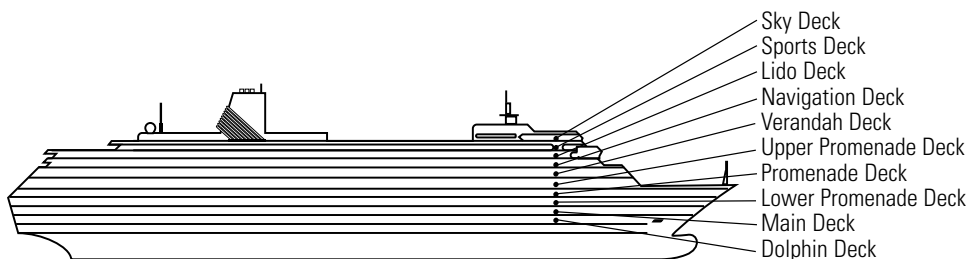

Important Note: Not all staterooms within each category have the same furniture configuration and/or facilities. Appropriate symbols within the rooms on the deck plans describe differences from the stateroom descriptions below.

All information is subject to change.

STATEROOM SYMBOL LEGEND

- Shower only
- Bath tub & shower
- ▲ 2 lower beds or converts to 1 queen-size (no sofa bed)
- Triple (2 lower beds, 1 sofa bed)
- Quad (2 lower beds, 1 sofa bed, 1 upper)
- △ Partial sea view
- ☆ 2 lower beds not convertible to a queen-size
- × Fully obstructed view
- + Connecting rooms
- These staterooms have portholes instead of windows
- ♿ Suite S7034 is wheelchair accessible with bathtub & shower. Staterooms AA7088, AA7087, B6228, B6225, C6104, D3396, D3391, HH3431, HH3430, D3429, G2702, L2700, K2555, K2554, G2500, FF1964, FF1955, H1807, H1806, H1805, H1804 are wheelchair accessible, shower only.

OCEAN-VIEW STATEROOMS

C **D** **DD**

Large: 2 lower beds convertible to 1 queen-size bed, bathtub & shower. All DD-category staterooms have partial sea views. Approximately 140–319 sq. ft.

HH

Large: 2 lower beds convertible to 1 queen-size bed, bathtub & shower. All HH-category staterooms have fully obstructed views. Approximately 140–319 sq. ft.

INTERIOR STATEROOMS

J **K**

Large: 2 lower beds convertible to 1 queen-size bed, shower. Approximately 182–293 sq. ft.