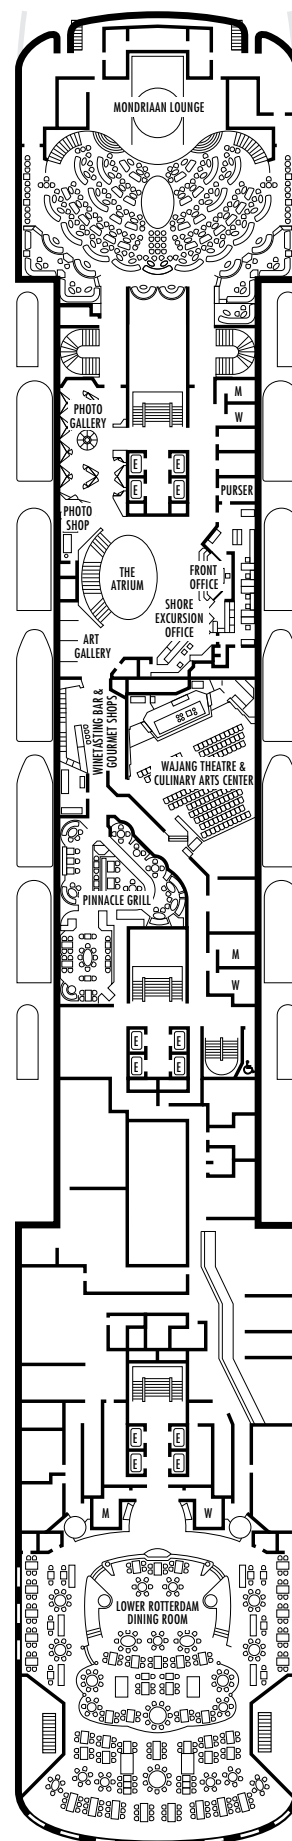

ms Zaandam

DECK PLANS & STATEROOMS

The deck plans are color-coded by category of stateroom, and the category letter precedes the stateroom number in each room. All staterooms are equipped with DVD player, flat-panel television, telephone and multi-channel music.

Important Note: Not all staterooms within each category have the same furniture configuration and/or facilities. Appropriate symbols within the rooms on the deck plans describe differences from the stateroom descriptions below.

All information is subject to change.

STATEROOM SYMBOL LEGEND

- Shower only
- Bathtub & shower
- ▲ 2 lower beds or converts to 1 queen-size (no sofa bed)
- Triple (2 lower beds, 1 sofa bed)
- Quad (2 lower beds, 1 sofa bed, 1 upper)
- △ Partial sea view
- ☆ 2 lower beds not convertible to a queen-size
- × Fully obstructed view
- + Connecting rooms
- These staterooms have portholes instead of windows
- ♿ Suite S7034 is wheelchair accessible with bathtub & shower. Staterooms AA7088, AA7087, B6228, B6225, C6104, D3396, D3391, HH3431, HH3430, D3429, G2702, L2700, K2555, K2554, G2500, FF1964, FF1955, H1807, H1806, H1805, H1804 are wheelchair accessible, shower only.