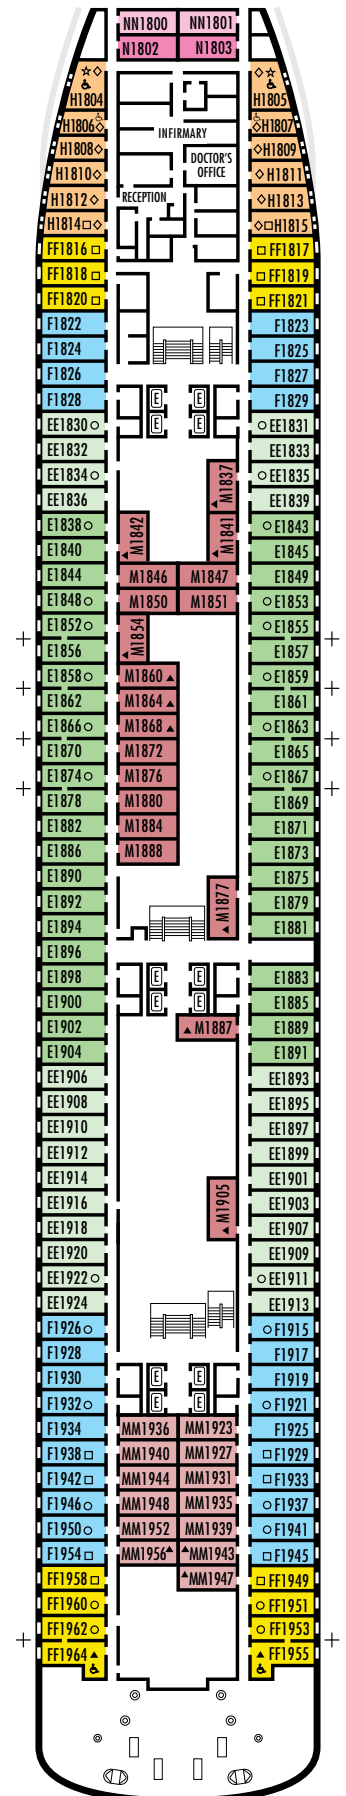

All information is subject to change.

STATEROOM SYMBOL LEGEND

- * Shower only
- Bath tub & shower
- ▲ 2 lower beds or converts to 1 queen-size (no sofa bed)
- Triple (2 lower beds, 1 sofa bed)
- Quad (2 lower beds, 1 sofa bed, 1 upper)
- △ Partial sea view
- ☆ 2 lower beds not convertible to a queen-size
- × Fully obstructed view
- + Connecting rooms
- ◇ These staterooms have portholes instead of windows
- ♿ Suite S7034 is wheelchair accessible with bathtub & shower. Staterooms AA7088, AA7087, B6228, B6225, C6104, D3396, D3391, HH3431, HH3430, D3429, G2702, L2700, K2555, K2554, G2500, FF1964, FF1955, H1807, H1806, H1805, H1804 are wheelchair accessible, shower only.

OCEAN-VIEW STATEROOMS

E **EE** **F** **FF** **H**

Large: 2 lower beds convertible to 1 queen-size bed, bathtub & shower. Approximately 140–319 sq. ft.

INTERIOR STATEROOMS

M **MM**

Large: 2 lower beds convertible to 1 queen-size bed, 1 sofa bed, shower. Approximately 182–293 sq. ft.

N **NN**

Standard: 2 lower beds convertible to 1 queen-size bed, 1 sofa bed & pullman upper, shower. Approximately 182–293 sq. ft.

DECK 1—DOLPHIN DECK

Staterooms 1800–1964

ms Zaandam

DECK PLANS & STATEROOMS