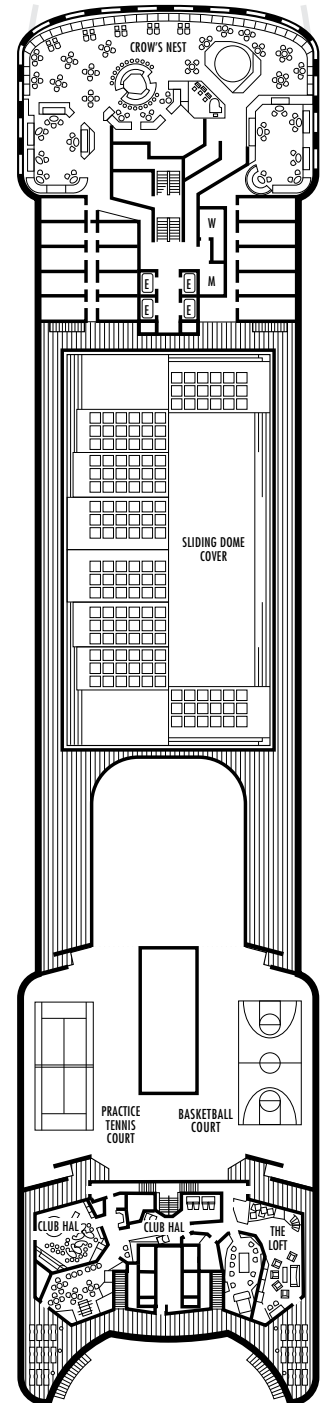

ms Zaandam

DECK PLANS & STATEROOMS

The deck plans are color-coded by category of stateroom, and the category letter precedes the stateroom number in each room. All staterooms are equipped with DVD player, flat-panel television, telephone and multi-channel music.

Important Note: Not all staterooms within each category have the same furniture configuration and/or facilities. Appropriate symbols within the rooms on the deck plans describe differences from the stateroom descriptions below.

All information is subject to change.

STATEROOM SYMBOL LEGEND

- Shower only
- Bathtub & shower
- ▲ 2 lower beds or converts to 1 queen-size (no sofa bed)
- Triple (2 lower beds, 1 sofa bed)
- Quad (2 lower beds, 1 sofa bed, 1 upper)
- △ Partial sea view
- ☆ 2 lower beds not convertible to a queen-size
- × Fully obstructed view
- + Connecting rooms
- These staterooms have portholes instead of windows
- ♿ Suite S7034 is wheelchair accessible with bathtub & shower. Staterooms AA7088, AA7087, B6228, B6225, C6104, D3396, D3391, HH3431, HH3430, D3429, G2702, L2700, K2555, K2554, G2500, FF1964, FF1955, H1807, H1806, H1805, H1804 are wheelchair accessible, shower only.