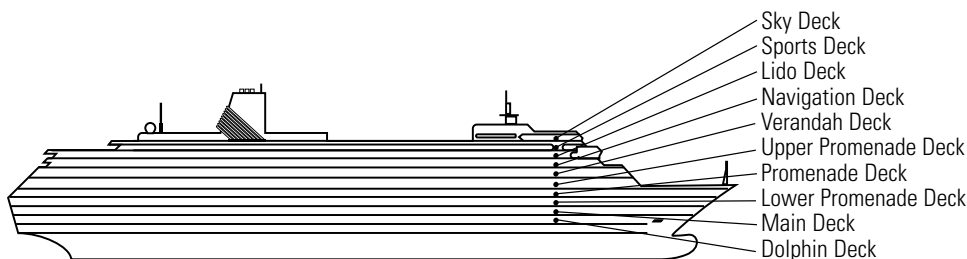

ms Zaandam

DECK PLANS & STATEROOMS

The deck plans are color-coded by category of stateroom, and the category letter precedes the stateroom number in each room. All staterooms are equipped with DVD player, flat-panel television, telephone and multi-channel music.

Important Note: Not all staterooms within each category have the same furniture configuration and/or facilities. Appropriate symbols within the rooms on the deck plans describe differences from the stateroom descriptions below.

All information is subject to change.

STATEROOM SYMBOL LEGEND

- Shower only
- Bathtub & shower
- ▲ 2 lower beds or converts to 1 queen-size (no sofa bed)
- Triple (2 lower beds, 1 sofa bed)
- Quad (2 lower beds, 1 sofa bed, 1 upper)
- △ Partial sea view
- ☆ 2 lower beds not convertible to a queen-size
- × Fully obstructed view
- + Connecting rooms
- These staterooms have portholes instead of windows
- ♿ Suite S7034 is wheelchair accessible with bathtub & shower. Staterooms AA7088, AA7087, B6228, B6225, C6104, D3396, D3391, HH3431, HH3430, D3429, G2702, L2700, K2555, K2554, G2500, FF1964, FF1955, H1807, H1806, H1805, H1804 are wheelchair accessible, shower only.