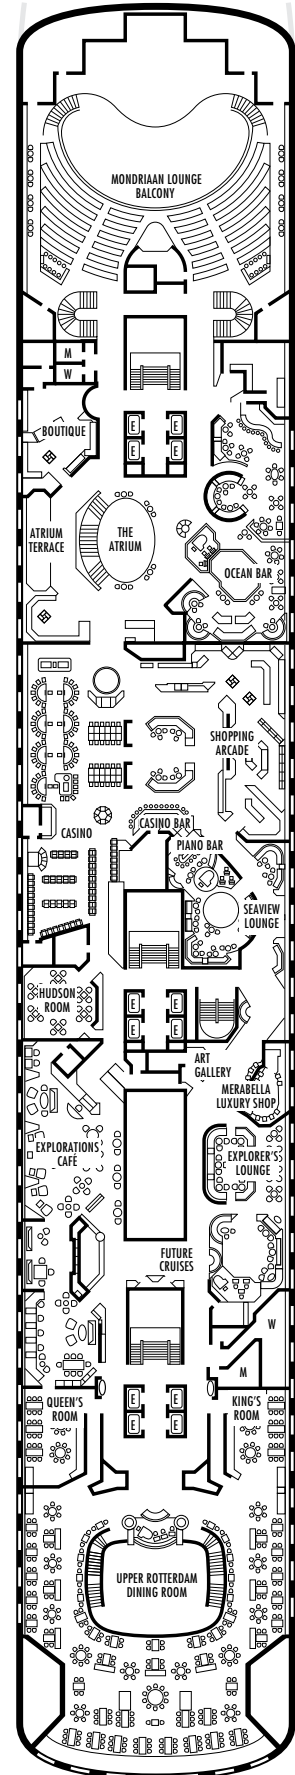

ms Zaandam

DECK PLANS & STATEROOMS

The deck plans are color-coded by category of stateroom, and the category letter precedes the stateroom number in each room. All staterooms are equipped with DVD player, flat-panel television, telephone and multi-channel music.

Important Note: Not all staterooms within each category have the same furniture configuration and/or facilities. Appropriate symbols within the rooms on the deck plans describe differences from the stateroom descriptions below.

All information is subject to change.

STATEROOM SYMBOL LEGEND

- Shower only
- Bathtub & shower
- ▲ 2 lower beds or converts to 1 queen-size (no sofa bed)
- Triple (2 lower beds, 1 sofa bed)
- Quad (2 lower beds, 1 sofa bed, 1 upper)
- △ Partial sea view
- ☆ 2 lower beds not convertible to a queen-size
- × Fully obstructed view
- + Connecting rooms
- These staterooms have portholes instead of windows
- ♿ Suite S7034 is wheelchair accessible with bathtub & shower. Staterooms AA7088, AA7087, B6228, B6225, C6104, D3396, D3391, HH3431, HH3430, D3429, G2702, L2700, K2555, K2554, G2500, FF1964, FF1955, H1807, H1806, H1805, H1804 are wheelchair accessible, shower only.