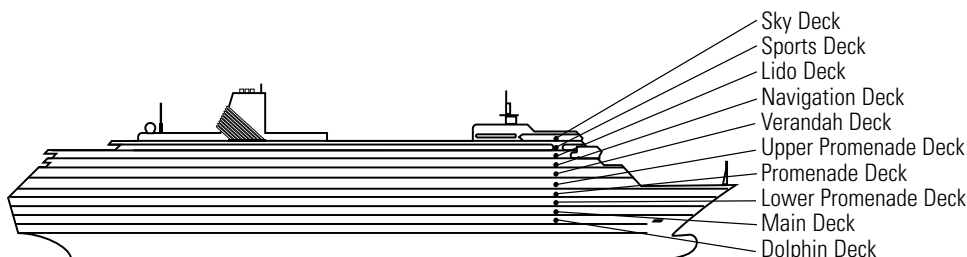

Important Note: Not all staterooms within each category have the same furniture configuration and/or facilities. Appropriate symbols within the rooms on the deck plans describe differences from the stateroom descriptions below.

All information is subject to change.

STATEROOM SYMBOL LEGEND

- Shower only
- Bath tub & shower
- ▲ 2 lower beds or converts to 1 queen-size (no sofa bed)
- Triple (2 lower beds, 1 sofa bed)
- Quad (2 lower beds, 1 sofa bed, 1 upper)
- △ Partial sea view
- ☆ 2 lower beds not convertible to a queen-size
- × Fully obstructed view
- + Connecting rooms
- These staterooms have portholes instead of windows
- ♿ Suite S7034 is wheelchair accessible with bathtub & shower. Staterooms AA7088, AA7087, B6228, B6225, C6104, D3396, D3391, HH3431, HH3430, D3429, G2702, L2700, K2555, K2554, G2500, FF1964, FF1955, H1807, H1806, H1805, H1804 are wheelchair accessible, shower only.

VERANDAH SUITES

AA B BB BC

Verandah Suites: 2 lower beds convertible to 1 queen-size bed, whirlpool bath & shower, sitting area, private verandah, mini-bar, refrigerator, floor-to-ceiling windows. Approximately 297–379 sq. ft. including verandah.

OCEAN-VIEW STATEROOMS

C D

Large: 2 lower beds convertible to 1 queen-size bed, bathtub & shower. Approximately 140–319 sq. ft.

INTERIOR STATEROOMS

I

Large: 2 lower beds convertible to 1 queen-size bed, shower. Approximately 182–293 sq. ft.