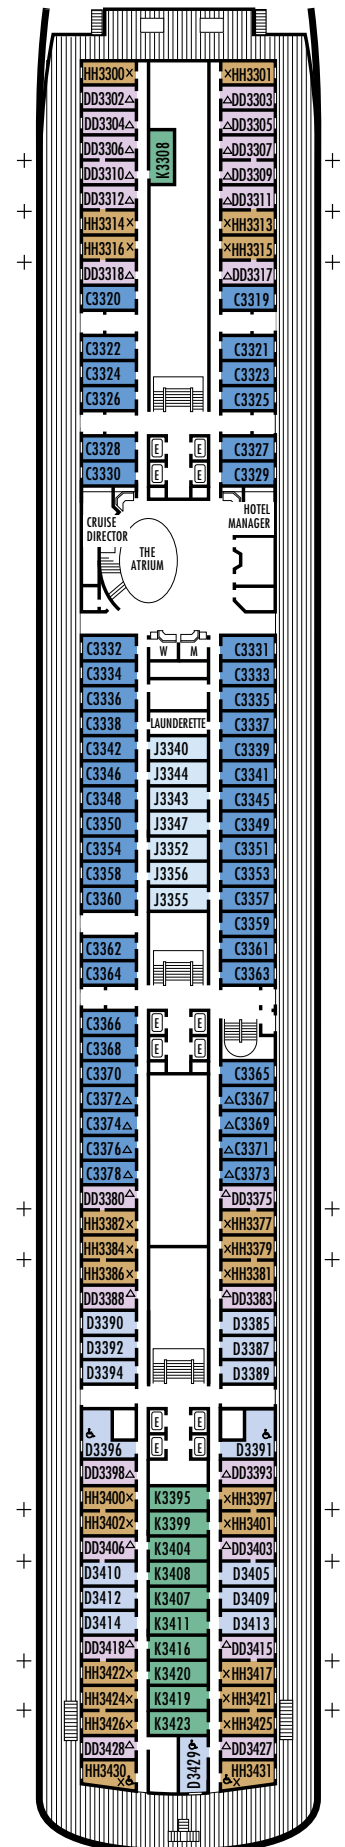

Important Note: Not all staterooms within each category have the same furniture configuration and/or facilities. Appropriate symbols within the rooms on the deck plans describe differences from the stateroom descriptions below.

All information is subject to change.

STATEROOM SYMBOL LEGEND

- Shower only
- Bath tub & shower
- ▲ 2 lower beds or converts to 1 queen-size (no sofa bed)
- Triple (2 lower beds, 1 sofa bed)
- Quad (2 lower beds, 1 sofa bed, 1 upper)
- △ Partial sea view
- ☆ 2 lower beds not convertible to a queen-size
- × Fully obstructed view
- + Connecting rooms
- These staterooms have portholes instead of windows
- ♿ Suite S7034 is wheelchair accessible with bathtub & shower. Staterooms AA7088, AA7087, B6228, B6225, C6104, D3396, D3391, HH3431, HH3430, D3429, G2702, L2700, K2555, K2554, G2500, FF1964, FF1955, H1807, H1806, H1805, H1804 are wheelchair accessible, shower only.

OCEAN-VIEW STATEROOMS

C **D** **DD**

Large: 2 lower beds convertible to 1 queen-size bed, bathtub & shower. All DD-category staterooms have partial sea views. Approximately 140–319 sq. ft.

HH

Large: 2 lower beds convertible to 1 queen-size bed, bathtub & shower. All HH-category staterooms have fully obstructed views. Approximately 140–319 sq. ft.

INTERIOR STATEROOMS

J **K**

Large: 2 lower beds convertible to 1 queen-size bed, shower. Approximately 182–293 sq. ft.