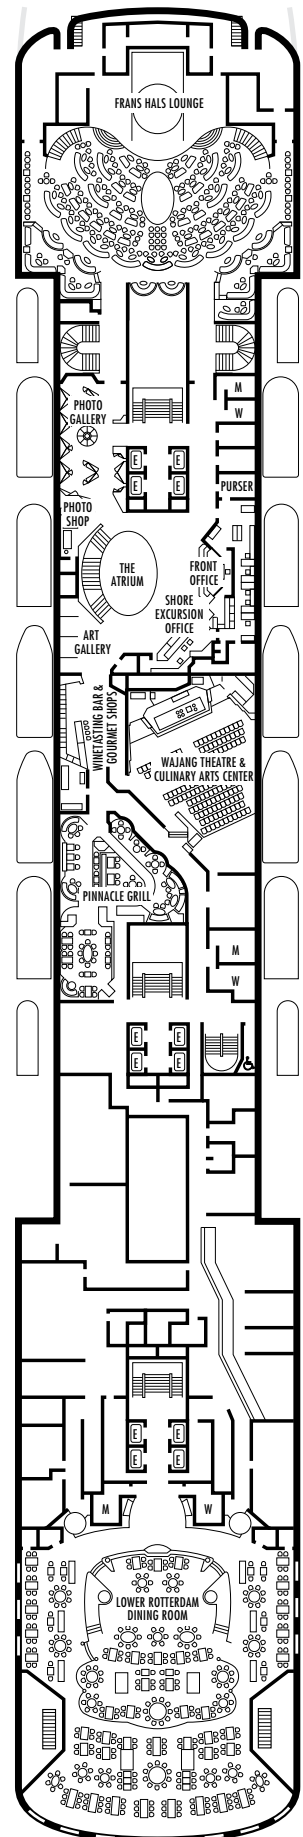

ms Volendam

DECK PLANS & STATEROOMS

The deck plans are color-coded by category of stateroom, and the category letter precedes the stateroom number in each room. All staterooms are equipped with DVD player, flat-panel television, telephone and multi-channel music.

Important Note: Not all staterooms within each category have the same furniture configuration and/or facilities. Appropriate symbols within the rooms on the deck plans describe differences from the stateroom descriptions below.

All information is subject to change.

STATEROOM SYMBOL LEGEND

- Shower only
- Bathtub & shower
- ▲ 2 lower beds or converts to 1 queen-size (no sofa bed)
- Triple (2 lower beds, 1 sofa bed)
- Quad (2 lower beds, 1 sofa bed, 1 upper)
- △ Partial sea view
- ☆ 2 lower beds not convertible to a queen-size
- × Fully obstructed view
- + Connecting rooms
- These staterooms have portholes instead of windows
- ♿ Suite S7034 is wheelchair accessible with bathtub & shower. Staterooms AA7088, AA7087, B6228, B6225, C6104, D3396, D3391, HH3431, HH3430, D3429, G2702, L2700, K2555, K2554, G2500, FF1964, FF1955, H1807, H1806, H1805, H1804 are wheelchair accessible, shower only.