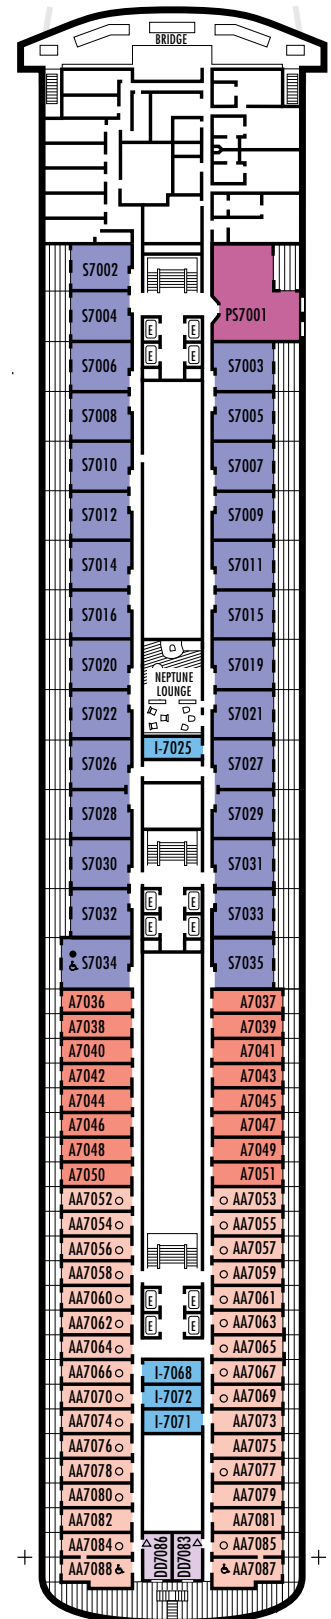

VERANDAH SUITES

PS
Penthouse Verandah Suites: Bedroom with 1 king-size bed, oversized whirlpool bath & shower, living room, dining room, dressing room, private verandah, pantry, 1 sofa bed for 2 persons, mini-bar, refrigerator, guest toilet, floor-to-ceiling windows. Approximately 1,296 sq. ft. including verandah.

S
Deluxe Verandah Suites: 2 lower beds convertible to 1 king-size bed, whirlpool bath & shower, large sitting area, dressing room, private verandah, 1 sofa bed for 2 persons, mini-bar, refrigerator, floor-to-ceiling windows. Approximately 558–566 sq. ft. including verandah.

A
Verandah Suites: 2 lower beds convertible to 1 queen-size bed, 1 sofa bed, whirlpool bath & shower, sitting area, private verandah, mini-bar, refrigerator, floor-to-ceiling windows. Approximately 297–379 sq. ft. including verandah.

AA
Verandah Suites: 2 lower beds convertible to 1 queen-size bed, whirlpool bath & shower, sitting area, private verandah, mini-bar, refrigerator, floor-to-ceiling windows. Approximately 297–379 sq. ft. including verandah.

INTERIOR STATEROOMS

I
Large: 2 lower beds convertible to 1 queen-size bed, shower. Approximately 182–293 sq. ft.