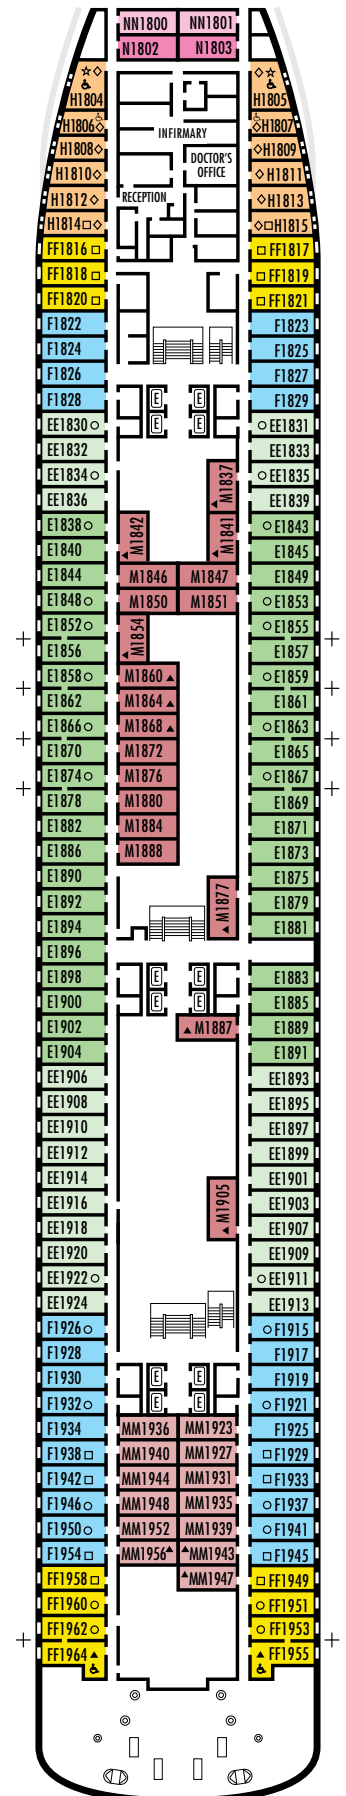

### STATEROOM SYMBOL LEGEND

- \* Shower only
- Bath tub & shower
- ▲ 2 lower beds or converts to 1 queen-size (no sofa bed)
- Triple (2 lower beds, 1 sofa bed)
- Quad (2 lower beds, 1 sofa bed, 1 upper)
- △ Partial sea view
- ☆ 2 lower beds not convertible to a queen-size
- × Fully obstructed view
- + Connecting rooms
- ◇ These staterooms have portholes instead of windows
- ♿ Suite S7034 is wheelchair accessible with bathtub & shower. Staterooms AA7088, AA7087, B6228, B6225, C6104, D3396, D3391, HH3431, HH3430, D3429, G2702, L2700, K2555, K2554, G2500, FF1964, FF1955, H1807, H1806, H1805, H1804 are wheelchair accessible, shower only.

### OCEAN-VIEW STATEROOMS

**E** **EE** **F** **FF** **H**

**Large:** 2 lower beds convertible to 1 queen-size bed, bathtub & shower. Approximately 140–319 sq. ft.

### INTERIOR STATEROOMS

**M** **MM**

**Large:** 2 lower beds convertible to 1 queen-size bed, 1 sofa bed, shower. Approximately 182–293 sq. ft.

**N** **NN**

**Standard:** 2 lower beds convertible to 1 queen-size bed, 1 sofa bed & pullman upper, shower. Approximately 182–293 sq. ft.

## DECK 1—DOLPHIN DECK

Staterooms 1800–1964