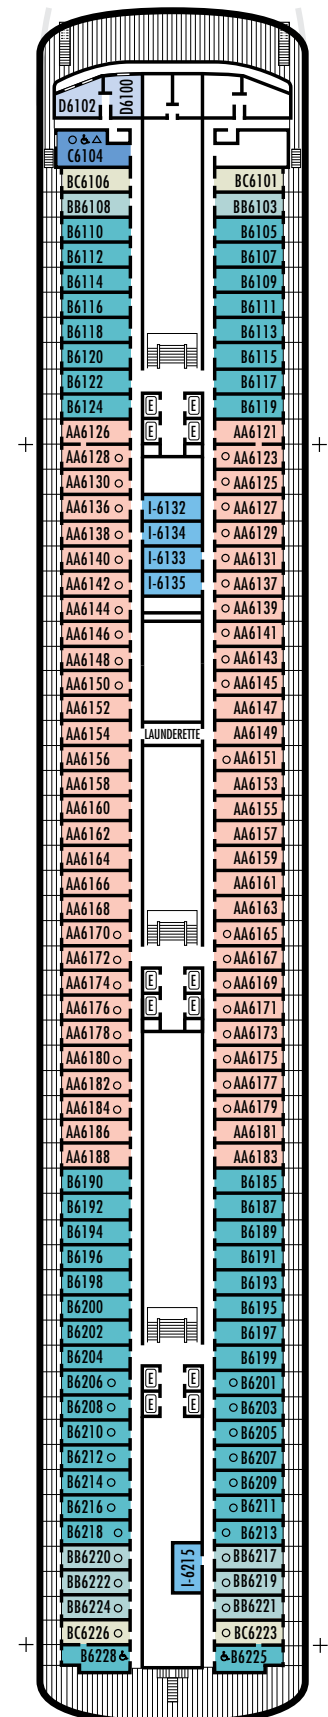

Important Note: Not all staterooms within each category have the same furniture configuration and/or facilities. Appropriate symbols within the rooms on the deck plans describe differences from the stateroom descriptions below.

All information is subject to change.

STATEROOM SYMBOL LEGEND

- Shower only
- Bath tub & shower
- ▲ 2 lower beds or converts to 1 queen-size (no sofa bed)
- Triple (2 lower beds, 1 sofa bed)
- Quad (2 lower beds, 1 sofa bed, 1 upper)
- △ Partial sea view
- ☆ 2 lower beds not convertible to a queen-size
- × Fully obstructed view
- + Connecting rooms
- These staterooms have portholes instead of windows
- ♿ Suite S7034 is wheelchair accessible with bathtub & shower. Staterooms AA7088, AA7087, B6228, B6225, C6104, D3396, D3391, HH3431, HH3430, D3429, G2702, L2700, K2555, K2554, G2500, FF1964, FF1955, H1807, H1806, H1805, H1804 are wheelchair accessible, shower only.

VERANDAH SUITES

AA B BB BC

Verandah Suites: 2 lower beds convertible to 1 queen-size bed, whirlpool bath & shower, sitting area, private verandah, mini-bar, refrigerator, floor-to-ceiling windows. Approximately 297–379 sq. ft. including verandah.

OCEAN-VIEW STATEROOMS

C D

Large: 2 lower beds convertible to 1 queen-size bed, bathtub & shower. Approximately 140–319 sq. ft.

INTERIOR STATEROOMS

I

Large: 2 lower beds convertible to 1 queen-size bed, shower. Approximately 182–293 sq. ft.