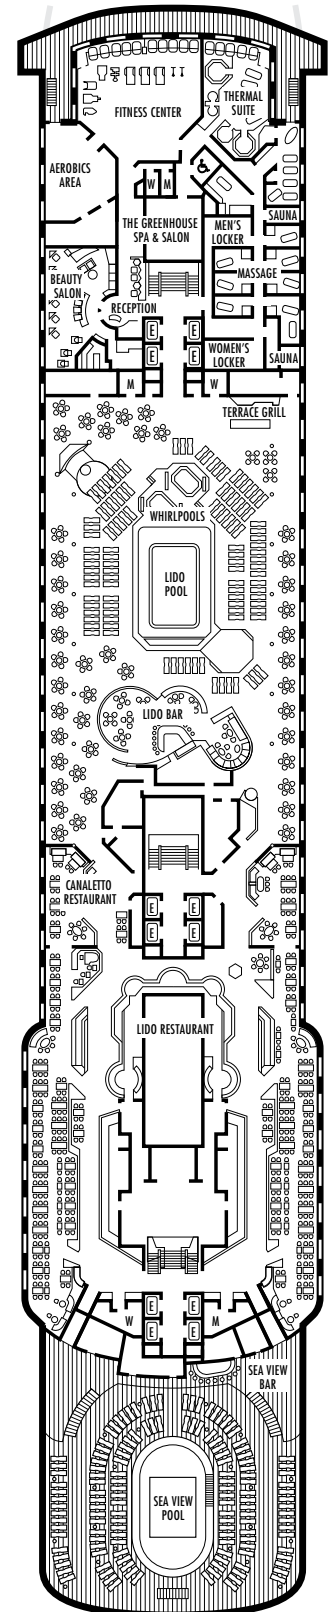

ms Volendam

DECK PLANS & STATEROOMS

The deck plans are color-coded by category of stateroom, and the category letter precedes the stateroom number in each room. All staterooms are equipped with DVD player, flat-panel television, telephone and multi-channel music.

Important Note: Not all staterooms within each category have the same furniture configuration and/or facilities. Appropriate symbols within the rooms on the deck plans describe differences from the stateroom descriptions below.

All information is subject to change.

STATEROOM SYMBOL LEGEND

- Shower only
- Bath tub & shower
- ▲ 2 lower beds or converts to 1 queen-size (no sofa bed)
- Triple (2 lower beds, 1 sofa bed)
- Quad (2 lower beds, 1 sofa bed, 1 upper)
- △ Partial sea view
- ☆ 2 lower beds not convertible to a queen-size
- × Fully obstructed view
- + Connecting rooms
- These staterooms have portholes instead of windows
- ♿ Suite S7034 is wheelchair accessible with bathtub & shower. Staterooms AA7088, AA7087, B6228, B6225, C6104, D3396, D3391, HH3431, HH3430, D3429, G2702, L2700, K2555, K2554, G2500, FF1964, FF1955, H1807, H1806, H1805, H1804 are wheelchair accessible, shower only.