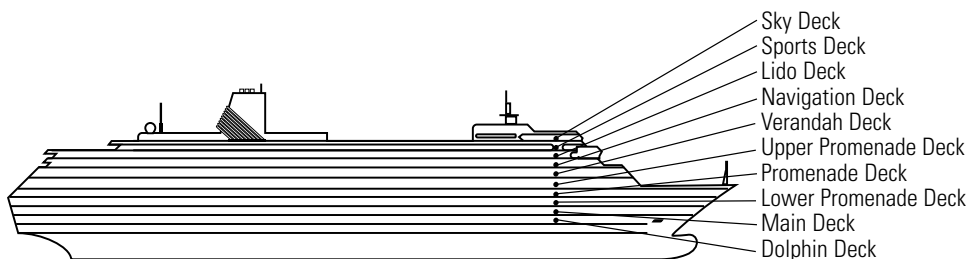

ms Volendam

DECK PLANS & STATEROOMS

The deck plans are color-coded by category of stateroom, and the category letter precedes the stateroom number in each room. All staterooms are equipped with DVD player, flat-panel television, telephone and multi-channel music.

Important Note: Not all staterooms within each category have the same furniture configuration and/or facilities. Appropriate symbols within the rooms on the deck plans describe differences from the stateroom descriptions below.

All information is subject to change.

STATEROOM SYMBOL LEGEND

- Shower only
- Bath tub & shower
- ▲ 2 lower beds or converts to 1 queen-size (no sofa bed)
- Triple (2 lower beds, 1 sofa bed)
- Quad (2 lower beds, 1 sofa bed, 1 upper)
- △ Partial sea view
- ☆ 2 lower beds not convertible to a queen-size
- × Fully obstructed view
- + Connecting rooms
- These staterooms have portholes instead of windows
- ♿ Suite S7034 is wheelchair accessible with bathtub & shower. Staterooms AA7088, AA7087, B6228, B6225, C6104, D3396, D3391, HH3431, HH3430, D3429, G2702, L2700, K2555, K2554, G2500, FF1964, FF1955, H1807, H1806, H1805, H1804 are wheelchair accessible, shower only.

OCEAN-VIEW STATEROOMS

D **DA** **E** **G**

Large: 2 lower beds convertible to 1 queen-size bed, bathtub & shower.
Approximately 140–319 sq. ft.

INTERIOR STATEROOMS

K **L**

Large: 2 lower beds convertible to 1 queen-size bed, shower.
Approximately 182–293 sq. ft.