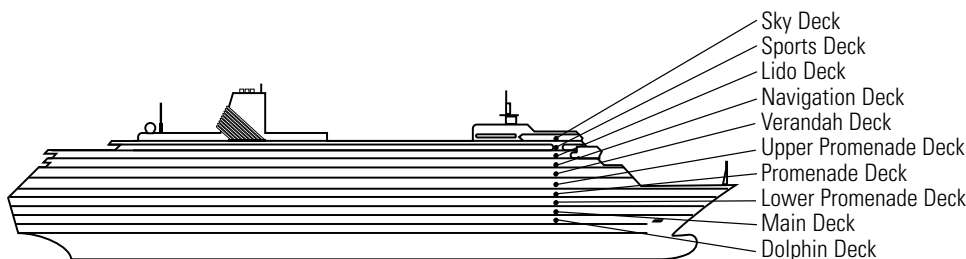

Important Note: Not all staterooms within each category have the same furniture configuration and/or facilities. Appropriate symbols within the rooms on the deck plans describe differences from the stateroom descriptions below.

All information is subject to change.

STATEROOM SYMBOL LEGEND

- Shower only
- Bath tub & shower
- ▲ 2 lower beds or converts to 1 queen-size (no sofa bed)
- Triple (2 lower beds, 1 sofa bed)
- Quad (2 lower beds, 1 sofa bed, 1 upper)
- △ Partial sea view
- ☆ 2 lower beds not convertible to a queen-size
- × Fully obstructed view
- + Connecting rooms
- These staterooms have portholes instead of windows
- ♿ Suite S7034 is wheelchair accessible with bathtub & shower. Staterooms AA7088, AA7087, B6228, B6225, C6104, D3396, D3391, HH3431, HH3430, D3429, G2702, L2700, K2555, K2554, G2500, FF1964, FF1955, H1807, H1806, H1805, H1804 are wheelchair accessible, shower only.

OCEAN-VIEW STATEROOMS

E **EE** **F** **FF** **H**

Large: 2 lower beds convertible to 1 queen-size bed, bathtub & shower. Approximately 140–319 sq. ft.

INTERIOR STATEROOMS

M **MM**

Large: 2 lower beds convertible to 1 queen-size bed, 1 sofa bed, shower. Approximately 182–293 sq. ft.

N **NN**

Standard: 2 lower beds convertible to 1 queen-size bed, 1 sofa bed & pullman upper, shower. Approximately 182–293 sq. ft.