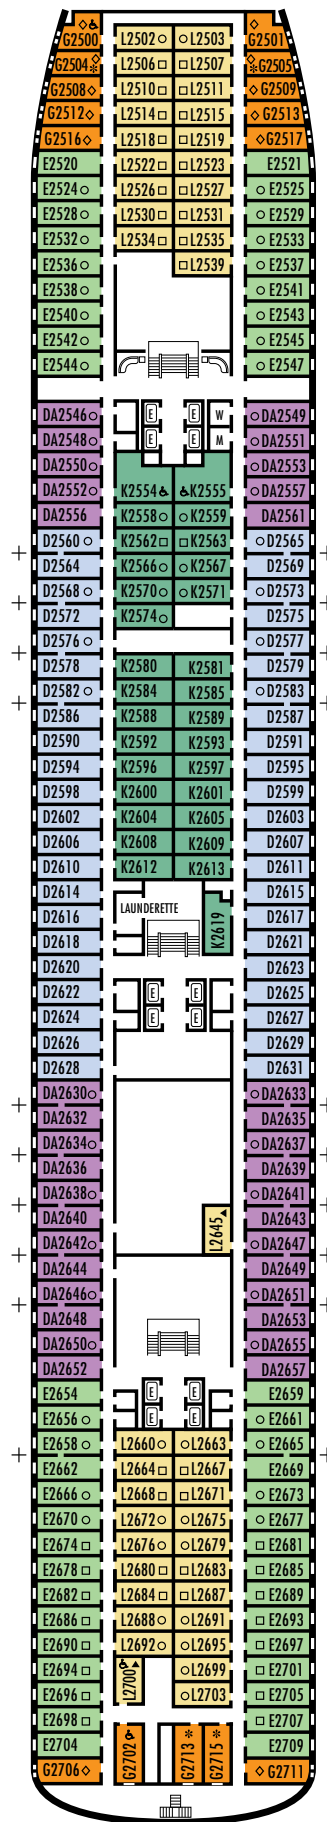

### INTERIOR STATEROOMS

**M** **MM**

**Large:** 2 lower beds convertible to 1 queen-size bed, 1 sofa bed, shower. Approximately 182–293 sq. ft.

**N** **NN**

**Standard:** 2 lower beds convertible to 1 queen-size bed, 1 sofa bed & pullman upper, shower. Approximately 182–293 sq. ft.

### STATEROOM SYMBOL LEGEND

- \* Shower only
- Bath tub & shower
- ▲ 2 lower beds or converts to 1 queen-size (no sofa bed)
- Triple (2 lower beds, 1 sofa bed)
- Quad (2 lower beds, 1 sofa bed, 1 upper)
- △ Partial sea view
- ☆ 2 lower beds not convertible to a queen-size
- × Fully obstructed view
- + Connecting rooms
- ◇ These staterooms have portholes instead of windows
- ♿ Suite S7034 is wheelchair accessible with bathtub & shower. Staterooms AA7088, AA7087, B6228, B6225, C6104, D3396, D3391, HH3431, HH3430, D3429, G2702, L2700, K2555, K2554, G2500, FF1964, FF1955, H1807, H1806, H1805, H1804 are wheelchair accessible, shower only.

### OCEAN-VIEW STATEROOMS

**D** **DA** **E** **G**

**Large:** 2 lower beds convertible to 1 queen-size bed, bathtub & shower.  
Approximately 140–319 sq. ft.

### INTERIOR STATEROOMS

**K** **L**

**Large:** 2 lower beds convertible to 1 queen-size bed, shower.  
Approximately 182–293 sq. ft.