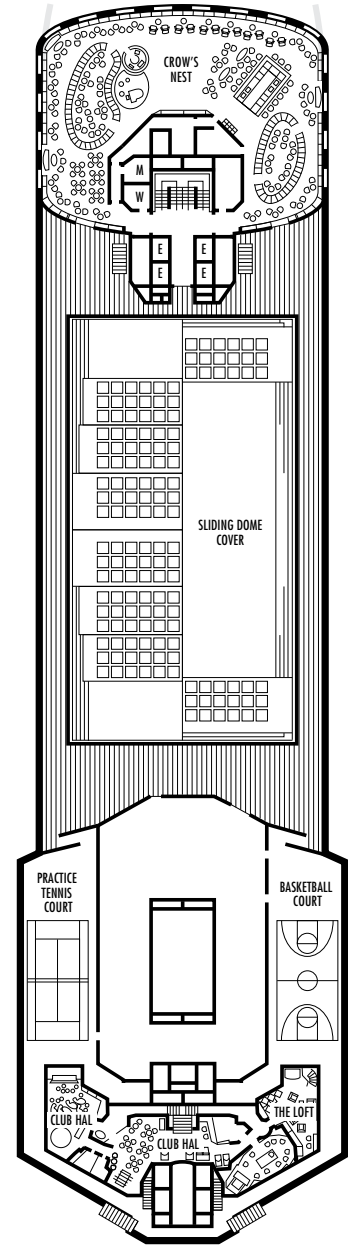

ms Veendam

DECK PLANS & STATEROOMS

The deck plans are color-coded by category of stateroom, and the category letter precedes the stateroom number in each room. All staterooms are equipped with DVD player, flat-panel television, telephone and multi-channel music.

Important Note: Not all staterooms within each category have the same furniture configuration and/or facilities. Appropriate symbols within the rooms on the deck plans describe differences from the stateroom descriptions below.

All information is subject to change.

STATEROOM SYMBOL LEGEND

- Triple (2 lower beds, 1 sofa bed)
- Quad (2 lower beds, 1 sofa bed, 1 upper)
- △ Partial sea view
- × Fully obstructed view
- + Connecting rooms
- These staterooms have portholes instead of windows
- ★ Staterooms S030, BA200, BA202, L500, H501, H502, D567, FF829, FF831 are modified accessible, shower only with small step, step into bathroom, standard interior and exterior door size
- ♿ Staterooms CA331, CA333, C390, C397, G704, G706, G709 & G711, are wheelchair accessible, roll-in shower only, wheelchair-accessible doorways