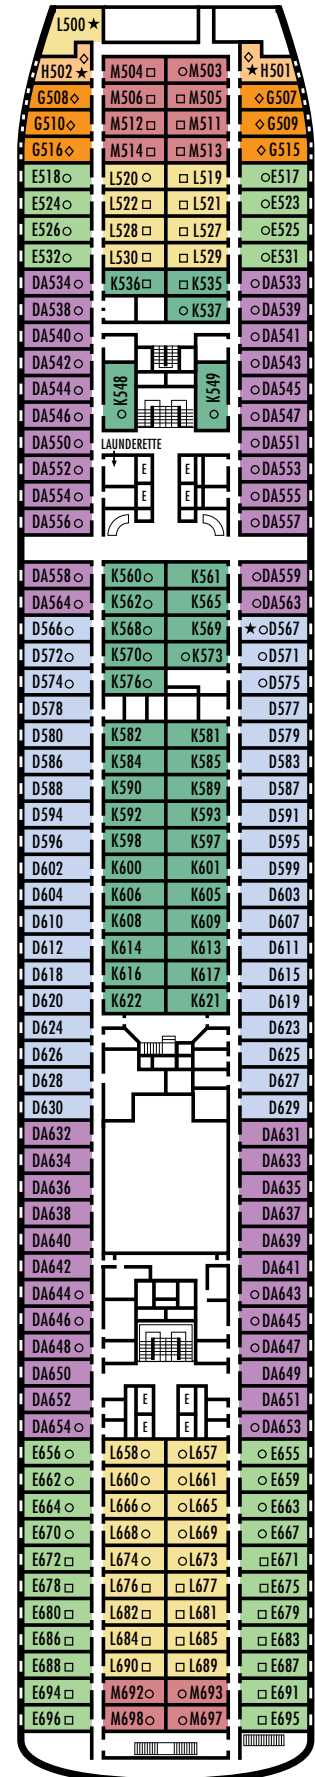

ms Veendam

DECK PLANS & STATEROOMS

The deck plans are color-coded by category of stateroom, and the category letter precedes the stateroom number in each room. All staterooms are equipped with DVD player, flat-panel television, telephone and multi-channel music.

Important Note: Not all staterooms within each category have the same furniture configuration and/or facilities. Appropriate symbols within the rooms on the deck plans describe differences from the stateroom descriptions below.

All information is subject to change.

STATEROOM SYMBOL LEGEND

- Triple (2 lower beds, 1 sofa bed)
- Quad (2 lower beds, 1 sofa bed, 1 upper)
- △ Partial sea view
- × Fully obstructed view
- + Connecting rooms
- These staterooms have portholes instead of windows
- ★ Staterooms S030, BA200, BA202, L500, H501, H502, D567, FF829, FF831 are modified accessible, shower only with small step, step into bathroom, standard interior and exterior door size
- ♿ Staterooms CA331, CA333, C390, C397, G704, G706, G709 & G711, are wheelchair accessible, roll-in shower only, wheelchair-accessible doorways

OCEAN-VIEW STATEROOMS

D **DA** **E** **G** **H**

Large: 2 lower beds convertible to 1 queen-size bed, bathtub & shower.
Approximately 174–255 sq. ft.

INTERIOR STATEROOMS

K **L** **M**

Large: 2 lower beds convertible to 1 queen-size bed, shower.
Approximately 141–226 sq. ft.

DECK 5—MAIN DECK

Staterooms 500–698