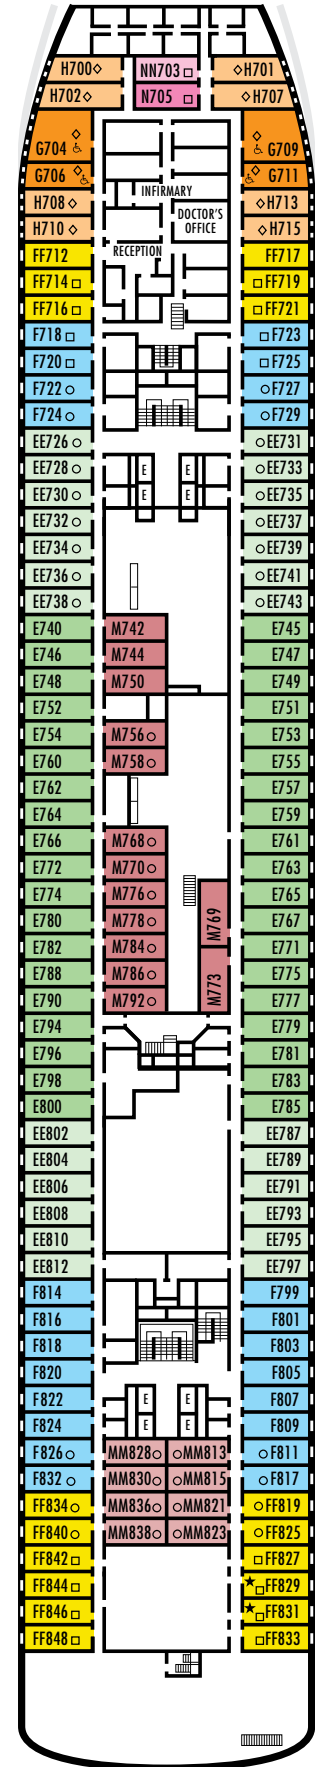

### STATEROOM SYMBOL LEGEND

- Triple (2 lower beds, 1 sofa bed)
- Quad (2 lower beds, 1 sofa bed, 1 upper)
- △ Partial sea view
- × Fully obstructed view
- + Connecting rooms
- ◇ These staterooms have portholes instead of windows
- ★ Staterooms S030, BA200, BA202, L500, H501, H502, D567, FF829, FF831 are modified accessible, shower only with small step, step into bathroom, standard interior and exterior door size
- ♿ Staterooms CA331, CA333, C390, C397, G704, G706, G709 & G711, are wheelchair accessible, roll-in shower only, wheelchair-accessible doorways

### OCEAN-VIEW STATEROOMS

**E** **EE** **F** **FF** **G** **H**

**Large:** 2 lower beds convertible to 1 queen-size bed, bathtub & shower.  
Approximately 174–255 sq. ft.

### INTERIOR STATEROOMS

**M** **MM**

**Large:** 2 lower beds convertible to 1 queen-size bed, shower.  
Approximately 141–226 sq. ft.

**N**

**Standard:** 2 lower beds convertible to 1 queen-size bed, shower.  
Approximately 141–226 sq. ft.

## DECK 4—A DECK

Staterooms 700–848