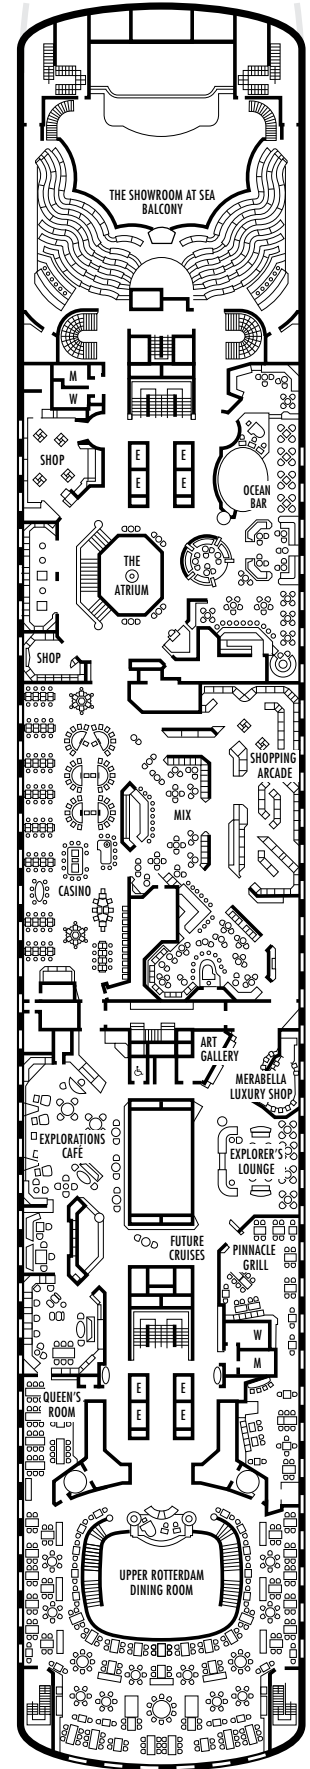

ms Veendam

DECK PLANS & STATEROOMS

The deck plans are color-coded by category of stateroom, and the category letter precedes the stateroom number in each room. All staterooms are equipped with DVD player, flat-panel television, telephone and multi-channel music.

Important Note: Not all staterooms within each category have the same furniture configuration and/or facilities. Appropriate symbols within the rooms on the deck plans describe differences from the stateroom descriptions below.

All information is subject to change.

STATEROOM SYMBOL LEGEND

- Triple (2 lower beds, 1 sofa bed)
- Quad (2 lower beds, 1 sofa bed, 1 upper)
- △ Partial sea view
- × Fully obstructed view
- + Connecting rooms
- These staterooms have portholes instead of windows
- ★ Staterooms S030, BA200, BA202, L500, H501, H502, D567, FF829, FF831 are modified accessible, shower only with small step, step into bathroom, standard interior and exterior door size
- ♿ Staterooms CA331, CA333, C390, C397, G704, G706, G709 & G711, are wheelchair accessible, roll-in shower only, wheelchair-accessible doorways