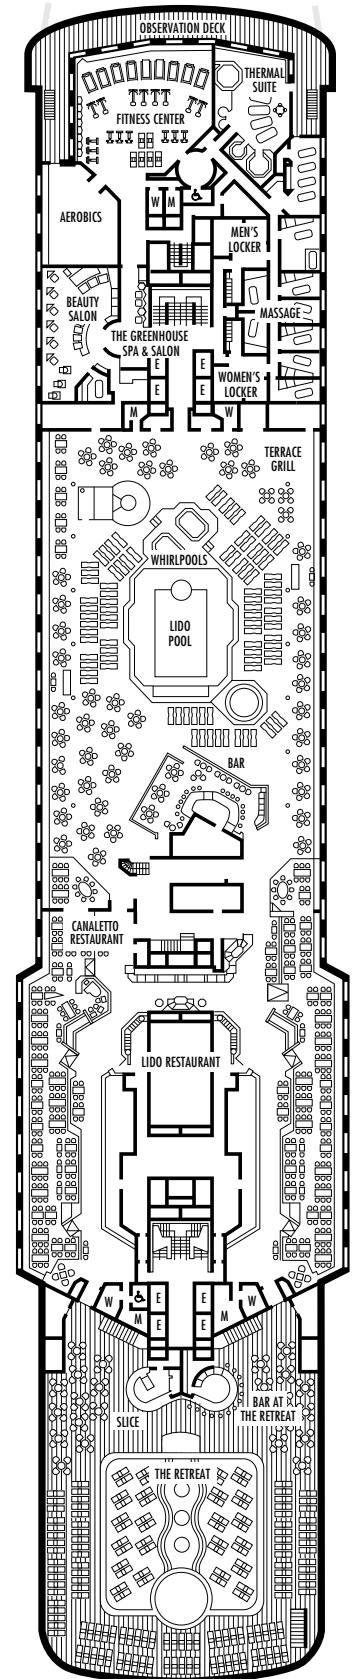

ms Veendam

DECK PLANS & STATEROOMS

The deck plans are color-coded by category of stateroom, and the category letter precedes the stateroom number in each room. All staterooms are equipped with DVD player, flat-panel television, telephone and multi-channel music.

Important Note: Not all staterooms within each category have the same furniture configuration and/or facilities. Appropriate symbols within the rooms on the deck plans describe differences from the stateroom descriptions below.

All information is subject to change.

STATEROOM SYMBOL LEGEND

- Triple (2 lower beds, 1 sofa bed)
- Quad (2 lower beds, 1 sofa bed, 1 upper)
- △ Partial sea view
- × Fully obstructed view
- + Connecting rooms
- These staterooms have portholes instead of windows
- ★ Staterooms S030, BA200, BA202, L500, H501, H502, D567, FF829, FF831 are modified accessible, shower only with small step, step into bathroom, standard interior and exterior door size
- ♿ Staterooms CA331, CA333, C390, C397, G704, G706, G709 & G711, are wheelchair accessible, roll-in shower only, wheelchair-accessible doorways