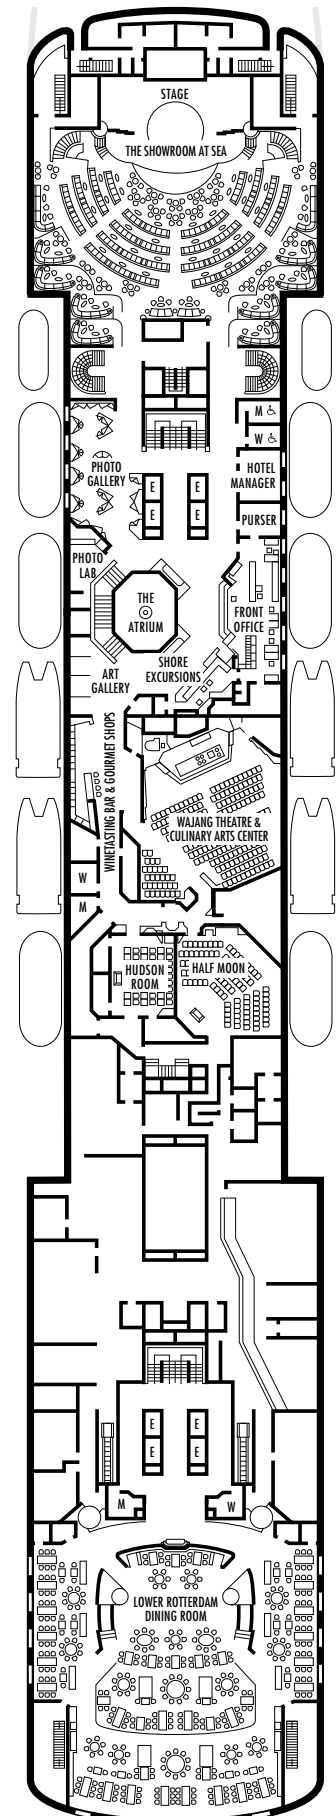

ms Veendam

DECK PLANS & STATEROOMS

The deck plans are color-coded by category of stateroom, and the category letter precedes the stateroom number in each room. All staterooms are equipped with DVD player, flat-panel television, telephone and multi-channel music.

Important Note: Not all staterooms within each category have the same furniture configuration and/or facilities. Appropriate symbols within the rooms on the deck plans describe differences from the stateroom descriptions below.

All information is subject to change.

STATEROOM SYMBOL LEGEND

- Triple (2 lower beds, 1 sofa bed)
- Quad (2 lower beds, 1 sofa bed, 1 upper)
- △ Partial sea view
- × Fully obstructed view
- + Connecting rooms
- These staterooms have portholes instead of windows
- ★ Staterooms S030, BA200, BA202, L500, H501, H502, D567, FF829, FF831 are modified accessible, shower only with small step, step into bathroom, standard interior and exterior door size
- ♿ Staterooms CA331, CA333, C390, C397, G704, G706, G709 & G711, are wheelchair accessible, roll-in shower only, wheelchair-accessible doorways