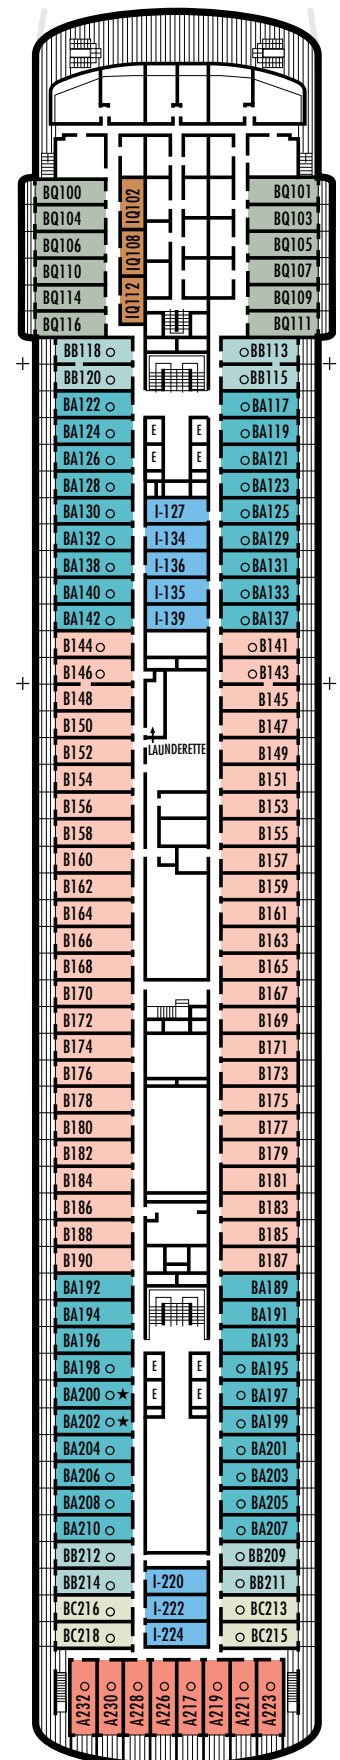

All information is subject to change.

STATEROOM SYMBOL LEGEND

- Triple (2 lower beds, 1 sofa bed)
- Quad (2 lower beds, 1 sofa bed, 1 upper)
- △ Partial sea view
- × Fully obstructed view
- + Connecting rooms
- These staterooms have portholes instead of windows
- ★ Staterooms S030, BA200, BA202, L500, H501, H502, D567, FF829, FF831 are modified accessible, shower only with small step, step into bathroom, standard interior and exterior door size
- ♿ Staterooms CA331, CA333, C390, C397, G704, G706, G709 & G711, are wheelchair accessible, roll-in shower only, wheelchair-accessible doorways

VERANDAH SUITES

A B BA BB BC

Verandah Suites: 2 lower beds convertible to 1 queen-size bed, whirlpool bath & shower, sitting area, private verandah, mini-bar, refrigerator, floor-to-ceiling windows. Approximately 283 sq. ft. including verandah.

VERANDAH SPA STATEROOMS

BQ

Verandah Spa Staterooms: 2 lower beds convertible to 1 queen-size bed, bath & shower, sitting area, private verandah, mini-bar, refrigerator, floor-to-ceiling windows. Approximately 244 sq. ft. including verandah.

INTERIOR SPA STATEROOMS

IQ

Standard Interior Spa: 2 lower beds convertible to 1 queen-size bed, shower. Approximately 141–226 sq. ft.

INTERIOR STATEROOMS

I

Large: 2 lower beds convertible to 1 queen-size bed, shower. Approximately 141–226 sq. ft.