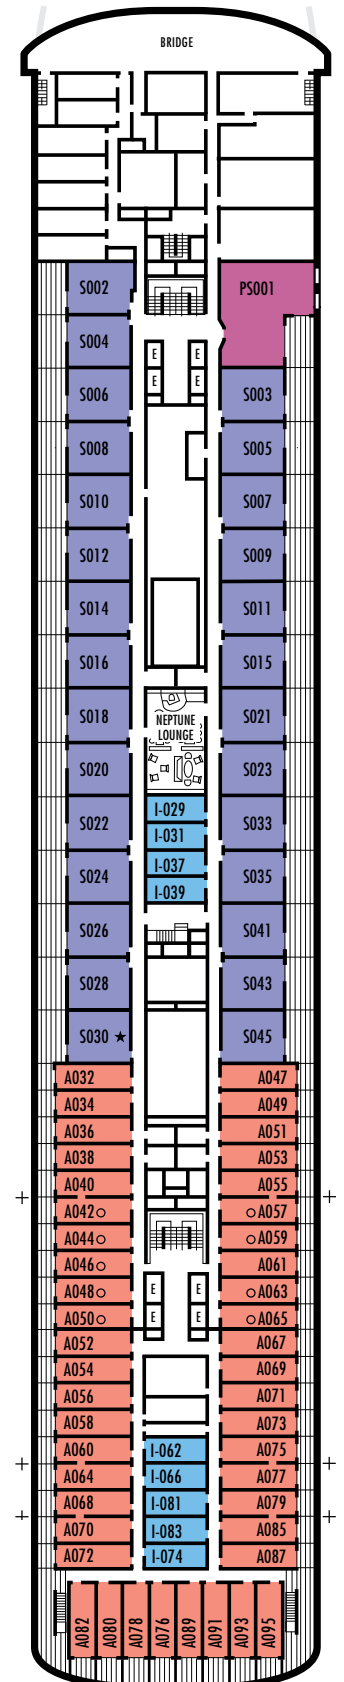

VERANDAH SUITES

PS
Penthouse Verandah Suite: Bedroom with 1 king-size bed, oversize whirlpool bath & shower, living room, dining room, dressing room, private verandah, pantry, 1 sofa bed for 2 persons, mini-bar, refrigerator, guest toilet, floor-to-ceiling windows. Approximately 1,273 sq. ft. including verandah.

S
Deluxe Verandah Suites: 2 lower beds convertible to 1 king-size bed, whirlpool bath & shower, large sitting area, dressing room, private verandah, 1 sofa bed for 2 persons, mini-bar, refrigerator, floor-to-ceiling windows. Approximately 575 sq. ft. including verandah.

A
Verandah Suites: 2 lower beds convertible to 1 queen-size bed, whirlpool bath & shower, sitting area, private verandah, mini-bar, refrigerator, floor-to-ceiling windows. Approximately 283 sq. ft. including verandah.

INTERIOR STATEROOMS

I
Large: 2 lower beds convertible to 1 queen-size bed, shower. Approximately 141–226 sq. ft.