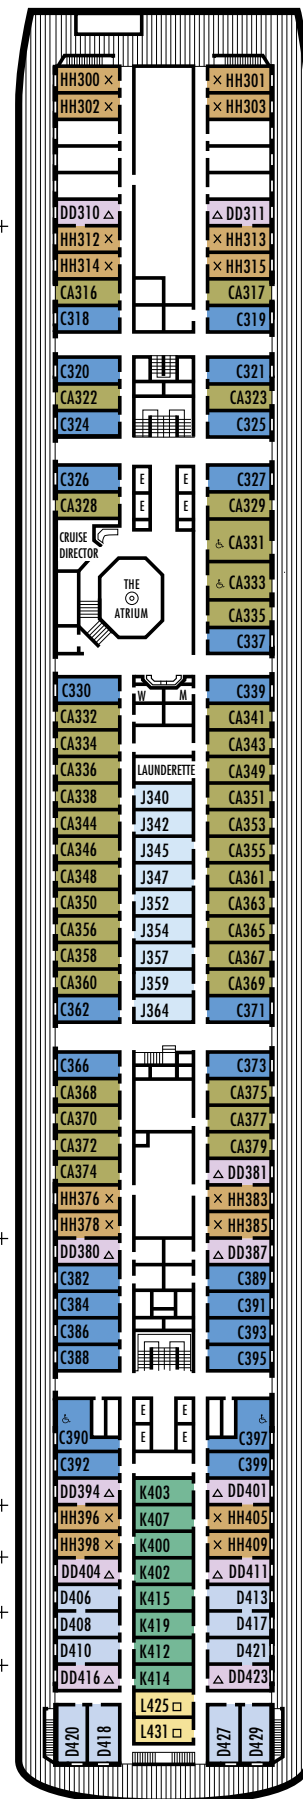

All information is subject to change.

STATEROOM SYMBOL LEGEND

- Triple (2 lower beds, 1 sofa bed)
- Quad (2 lower beds, 1 sofa bed, 1 upper)
- △ Partial sea view
- × Fully obstructed view
- + Connecting rooms
- These staterooms have portholes instead of windows
- ★ Staterooms S030, BA200, BA202, L500, H501, H502, D567, FF829, FF831 are modified accessible, shower only with small step, step into bathroom, standard interior and exterior door size
- ♿ Staterooms CA331, CA333, C390, C397, G704, G706, G709 & G711, are wheelchair accessible, roll-in shower only, wheelchair-accessible doorways

OCEAN-VIEW STATEROOMS

CA

Lanai: 2 lower beds convertible to 1 queen-size bed, bathtub & shower. Sliding glass doors lead onto the walk-around Lower Promenade Deck. Approximately 181–256 sq. ft.

C D DD

Large: 2 lower beds convertible to 1 queen-size bed, bathtub & shower. All DD-category staterooms have partial sea views. Approximately 174–255 sq. ft.

HH

Large: 2 lower beds convertible to 1 queen-size bed, bathtub & shower. All HH-category staterooms have fully obstructed views. Approximately 174–255 sq. ft.

INTERIOR STATEROOMS

J K L

Large: 2 lower beds convertible to 1 queen-size bed, shower. Approximately 141–226 sq. ft.