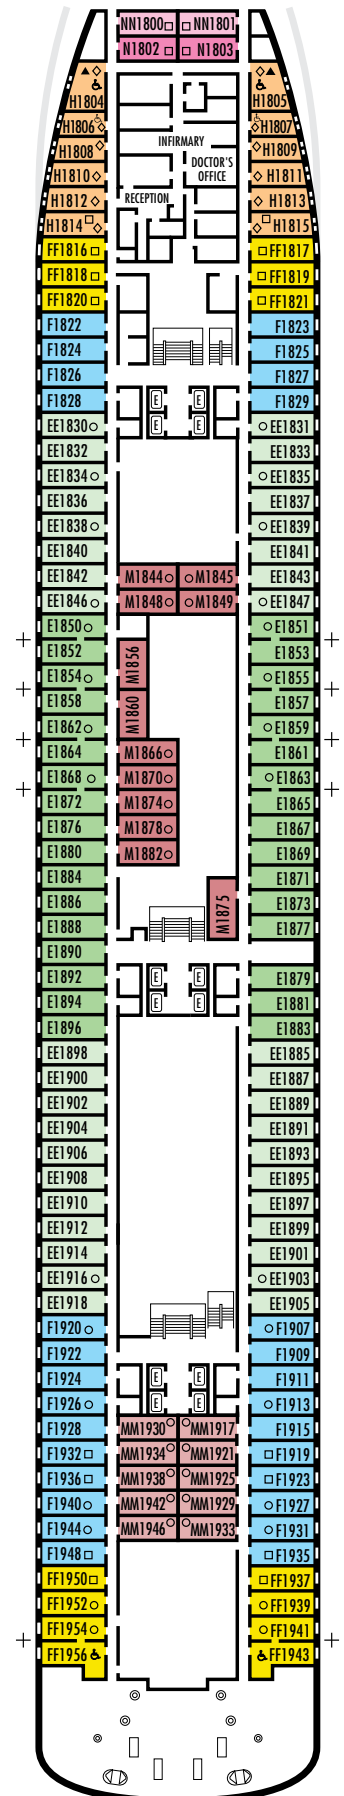

### STATEROOM SYMBOL LEGEND

- \* Shower only
- Bath tub & shower
- ▲ 2 lower beds
- Triple (2 lower beds, 1 sofa bed)
- Quad (2 lower beds, 1 sofa bed, 1 upper)
- △ Partial sea view
- X Fully obstructed view
- + Connecting rooms
- ◇ These staterooms have portholes instead of windows
- ♿ Staterooms S7041 & S7040 are wheelchair accessible with bathtub & shower. Staterooms A7061, A6223, CQ6104, HH3439, D3437, HH3428, DD3399, DD3394, CA3333, CA3331, E2709, G2704, E2702, L2696, K2555, K2554, G2500, FF1956, FF1943, H1807, H1806, H1805, H1804 are wheelchair accessible, shower only.

### OCEAN-VIEW STATEROOMS

**E** **EE** **F** **FF** **H**

**Large:** 2 lower beds convertible to 1 queen-size bed, bathtub & shower. Approximately 140–319 sq. ft.

### INTERIOR STATEROOMS

**M** **MM**

**Large:** 2 lower beds convertible to 1 queen-size bed, shower. Approximately 182–293 sq. ft.

**N** **NN**

**Standard:** 2 lower beds convertible to 1 queen-size bed, shower. Approximately 182–293 sq. ft.

## DECK 1—DOLPHIN DECK

Staterooms 1800–1956