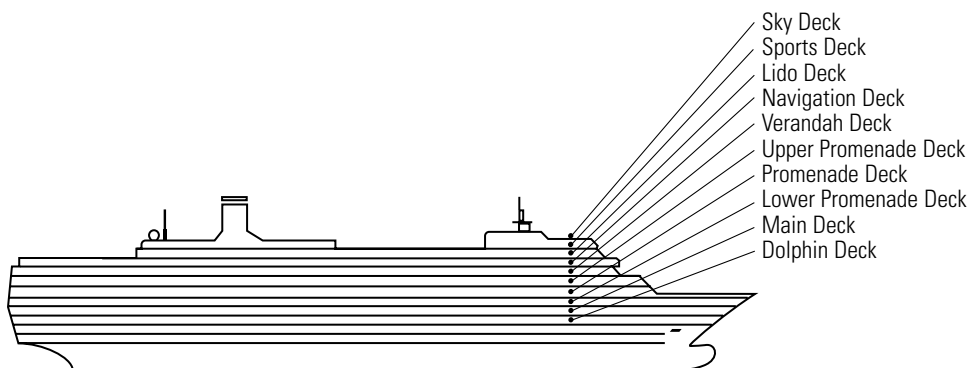

All information is subject to change.

STATEROOM SYMBOL LEGEND

- Shower only
- Bath tub & shower
- ▲ 2 lower beds
- Triple (2 lower beds, 1 sofa bed)
- Quad (2 lower beds, 1 sofa bed, 1 upper)
- △ Partial sea view
- X Fully obstructed view
- + Connecting rooms
- These staterooms have portholes instead of windows
- ♿ Staterooms S7041 & S7040 are wheelchair accessible with bathtub & shower. Staterooms A7061, A6223, CQ6104, HH3439, D3437, HH3428, DD3399, DD3394, CA3333, CA3331, E2709, G2704, E2702, L2696, K2555, K2554, G2500, FF1956, FF1943, H1807, H1806, H1805, H1804 are wheelchair accessible, shower only.

VERANDAH SPA SUITES

BQ

Verandah Spa Suites: 2 lower beds convertible to 1 queen-size bed, whirlpool bath & shower, sitting area, private verandah, mini-bar, refrigerator, floor-to-ceiling windows. Approximately 292 sq. ft. including verandah.

VERANDAH SUITES

A B BB BC

Verandah Suites: 2 lower beds convertible to 1 queen-size bed, whirlpool bath & shower, sitting area, private verandah, mini-bar, refrigerator, floor-to-ceiling windows. Approximately 292 sq. ft. including verandah.

OCEAN-VIEW SPA STATEROOMS

CQ

Large Ocean-view Spa: 2 lower beds convertible to 1 queen-size bed, bathtub & shower. Approximately 140–319 sq. ft.

INTERIOR STATEROOMS

I

Large: 2 lower beds convertible to 1 queen-size bed, shower. Approximately 182–293 sq. ft.