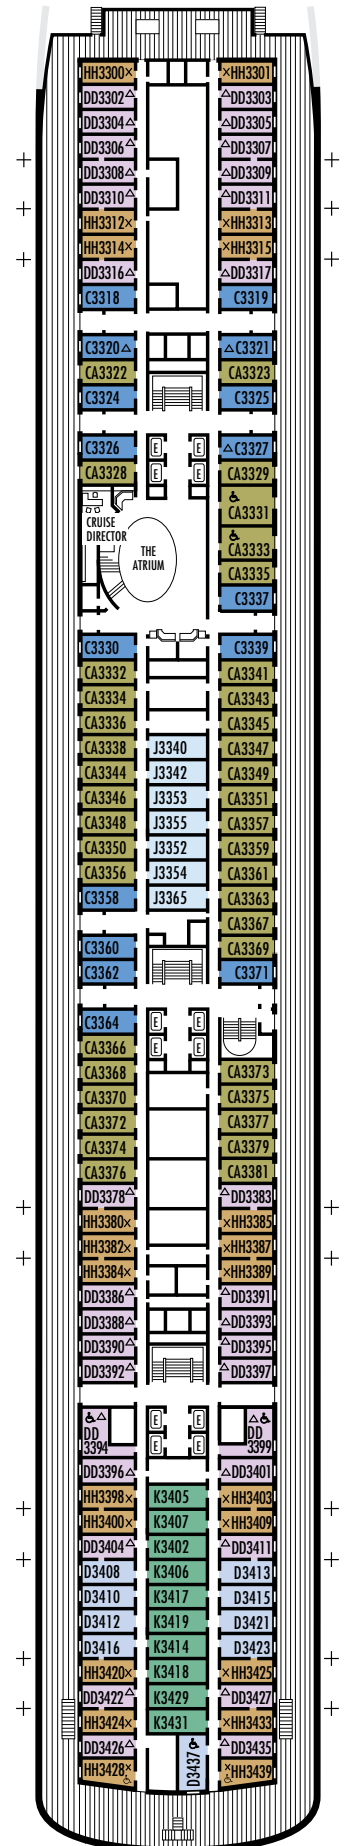

DECK 3—LOWER PROMENADE DECK

Staterooms 3300–3439