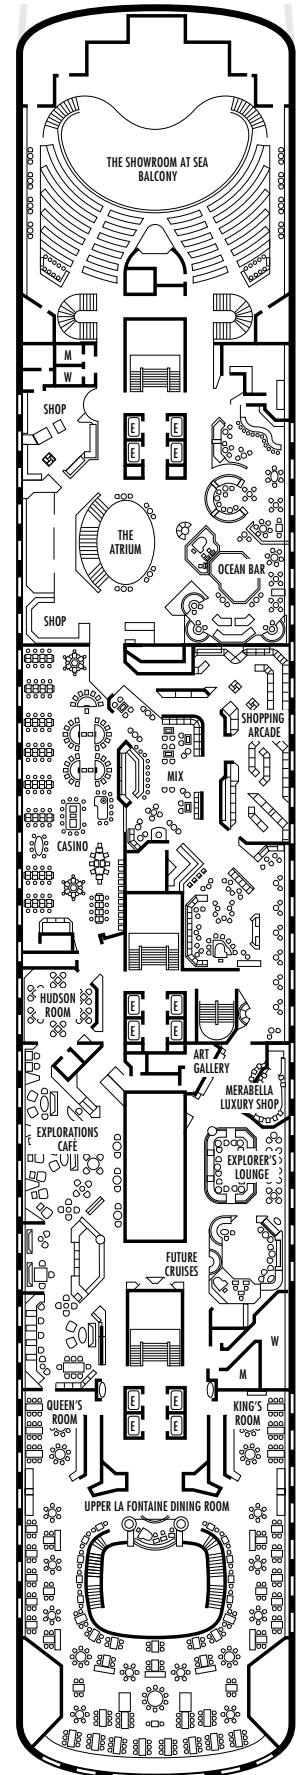

ms Rotterdam

DECK PLANS & STATEROOMS

The deck plans are color-coded by category of stateroom, and the category letter precedes the stateroom number in each room. All staterooms are equipped with DVD player, flat-panel television, telephone and multi-channel music.

Important Note: Not all staterooms within each category have the same furniture configuration and/or facilities. Appropriate symbols within the rooms on the deck plans describe differences from the stateroom descriptions below.

All information is subject to change.

STATEROOM SYMBOL LEGEND

- Shower only
- Bathtub & shower
- ▲ 2 lower beds
- Triple (2 lower beds, 1 sofa bed)
- Quad (2 lower beds, 1 sofa bed, 1 upper)
- △ Partial sea view
- × Fully obstructed view
- + Connecting rooms
- These staterooms have portholes instead of windows
- ♿ Staterooms S7041 & S7040 are wheelchair accessible with bathtub & shower. Staterooms A7061, A6223, CQ6104, HH3439, D3437, HH3428, DD3399, DD3394, CA3333, CA3331, E2709, G2704, E2702, L2696, K2555, K2554, G2500, FF1956, FF1943, H1807, H1806, H1805, H1804 are wheelchair accessible, shower only.