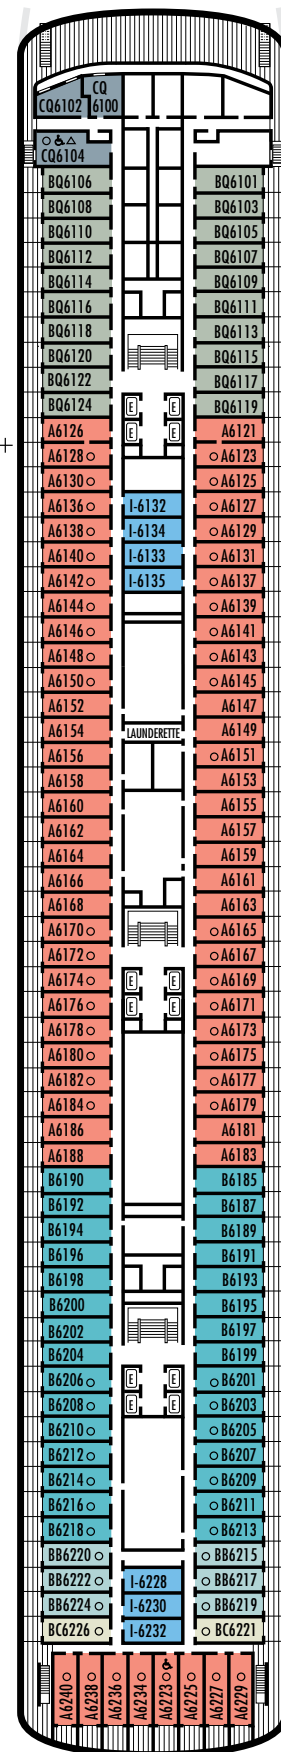

All information is subject to change.

STATEROOM SYMBOL LEGEND

- Shower only
- Bath tub & shower
- ▲ 2 lower beds
- Triple (2 lower beds, 1 sofa bed)
- Quad (2 lower beds, 1 sofa bed, 1 upper)
- △ Partial sea view
- X Fully obstructed view
- + Connecting rooms
- These staterooms have portholes instead of windows
- ♿ Staterooms S7041 & S7040 are wheelchair accessible with bathtub & shower. Staterooms A7061, A6223, CQ6104, HH3439, D3437, HH3428, DD3399, DD3394, CA3333, CA3331, E2709, G2704, E2702, L2696, K2555, K2554, G2500, FF1956, FF1943, H1807, H1806, H1805, H1804 are wheelchair accessible, shower only.

VERANDAH SPA SUITES

BQ

Verandah Spa Suites: 2 lower beds convertible to 1 queen-size bed, whirlpool bath & shower, sitting area, private verandah, mini-bar, refrigerator, floor-to-ceiling windows. Approximately 292 sq. ft. including verandah.

VERANDAH SUITES

A B BB BC

Verandah Suites: 2 lower beds convertible to 1 queen-size bed, whirlpool bath & shower, sitting area, private verandah, mini-bar, refrigerator, floor-to-ceiling windows. Approximately 292 sq. ft. including verandah.

OCEAN-VIEW SPA STATEROOMS

CQ

Large Ocean-view Spa: 2 lower beds convertible to 1 queen-size bed, bathtub & shower. Approximately 140–319 sq. ft.

INTERIOR STATEROOMS

I

Large: 2 lower beds convertible to 1 queen-size bed, shower. Approximately 182–293 sq. ft.