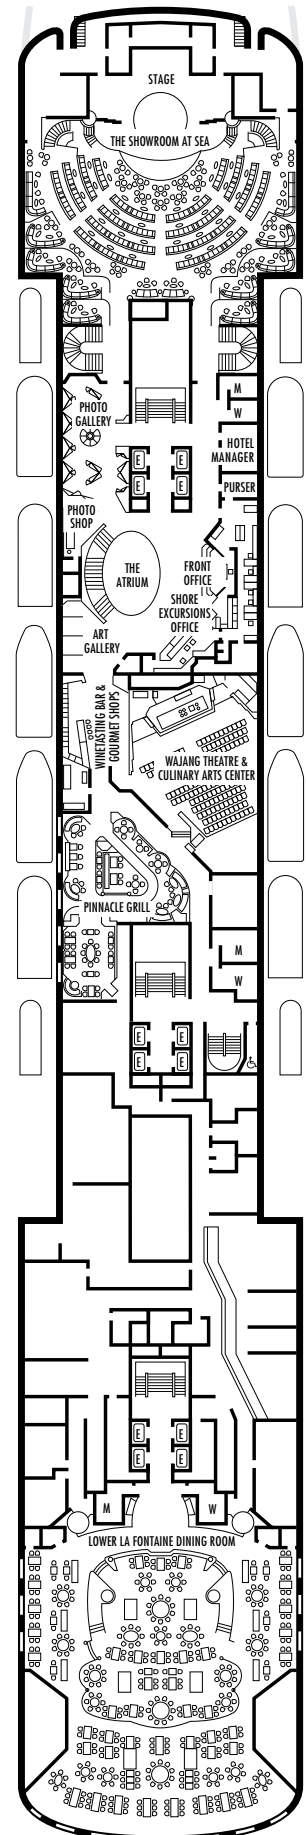

ms Rotterdam

DECK PLANS & STATEROOMS

The deck plans are color-coded by category of stateroom, and the category letter precedes the stateroom number in each room. All staterooms are equipped with DVD player, flat-panel television, telephone and multi-channel music.

Important Note: Not all staterooms within each category have the same furniture configuration and/or facilities. Appropriate symbols within the rooms on the deck plans describe differences from the stateroom descriptions below.

All information is subject to change.

STATEROOM SYMBOL LEGEND

- Shower only
- Bathtub & shower
- ▲ 2 lower beds
- Triple (2 lower beds, 1 sofa bed)
- Quad (2 lower beds, 1 sofa bed, 1 upper)
- △ Partial sea view
- X Fully obstructed view
- + Connecting rooms
- These staterooms have portholes instead of windows
- ♿ Staterooms S7041 & S7040 are wheelchair accessible with bathtub & shower. Staterooms A7061, A6223, CQ6104, HH3439, D3437, HH3428, DD3399, DD3394, CA3333, CA3331, E2709, G2704, E2702, L2696, K2555, K2554, G2500, FF1956, FF1943, H1807, H1806, H1805, H1804 are wheelchair accessible, shower only.