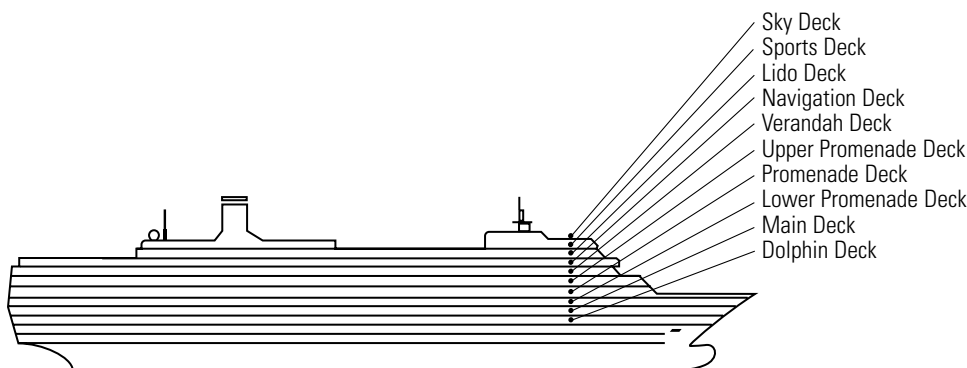

All information is subject to change.

STATEROOM SYMBOL LEGEND

- Shower only
- Bath tub & shower
- ▲ 2 lower beds
- Triple (2 lower beds, 1 sofa bed)
- Quad (2 lower beds, 1 sofa bed, 1 upper)
- △ Partial sea view
- × Fully obstructed view
- + Connecting rooms
- These staterooms have portholes instead of windows
- ♿ Staterooms S7041 & S7040 are wheelchair accessible with bathtub & shower. Staterooms A7061, A6223, CQ6104, HH3439, D3437, HH3428, DD3399, DD3394, CA3333, CA3331, E2709, G2704, E2702, L2696, K2555, K2554, G2500, FF1956, FF1943, H1807, H1806, H1805, H1804 are wheelchair accessible, shower only.

OCEAN-VIEW STATEROOMS

CA

Lanai: 2 lower beds convertible to 1 queen-size bed, bathtub & shower. Sliding glass doors lead onto the walk-around Lower Promenade Deck. Approximately 196–240 sq. ft.

C D DD

Large: 2 lower beds convertible to 1 queen-size bed, bathtub & shower. All DD-category staterooms have partial sea views. Approximately 140–319 sq. ft.

HH

Large: 2 lower beds convertible to 1 queen-size bed, bathtub & shower. All HH-category staterooms have fully obstructed views. Approximately 140–319 sq. ft.

INTERIOR STATEROOMS

J K

Large: 2 lower beds convertible to 1 queen-size bed, shower. Approximately 182–293 sq. ft.