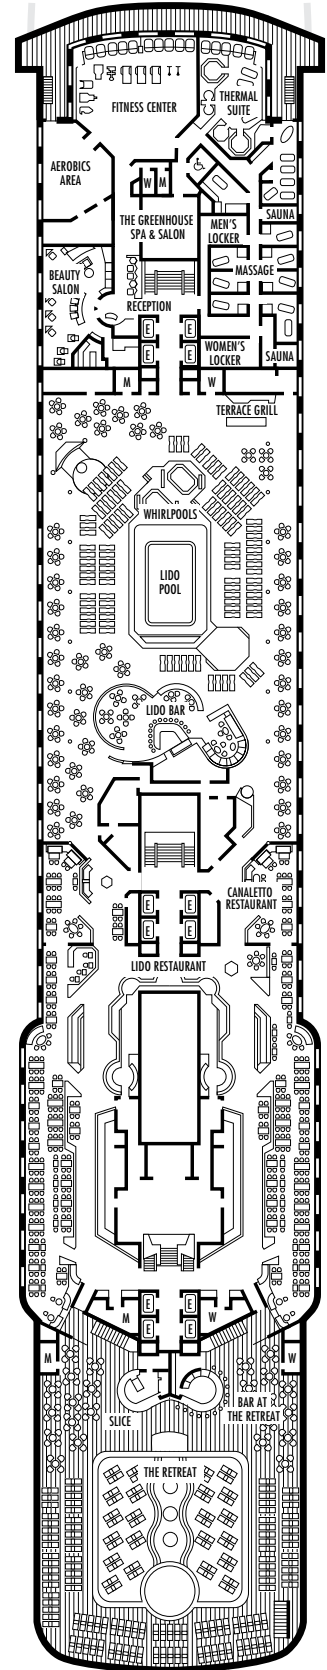

ms Rotterdam

DECK PLANS & STATEROOMS

The deck plans are color-coded by category of stateroom, and the category letter precedes the stateroom number in each room. All staterooms are equipped with DVD player, flat-panel television, telephone and multi-channel music.

Important Note: Not all staterooms within each category have the same furniture configuration and/or facilities. Appropriate symbols within the rooms on the deck plans describe differences from the stateroom descriptions below.

All information is subject to change.

STATEROOM SYMBOL LEGEND

- Shower only
- Bathtub & shower
- ▲ 2 lower beds
- Triple (2 lower beds, 1 sofa bed)
- Quad (2 lower beds, 1 sofa bed, 1 upper)
- △ Partial sea view
- X Fully obstructed view
- + Connecting rooms
- These staterooms have portholes instead of windows
- ♿ Staterooms S7041 & S7040 are wheelchair accessible with bathtub & shower. Staterooms A7061, A6223, CQ6104, HH3439, D3437, HH3428, DD3399, DD3394, CA3333, CA3331, E2709, G2704, E2702, L2696, K2555, K2554, G2500, FF1956, FF1943, H1807, H1806, H1805, H1804 are wheelchair accessible, shower only.