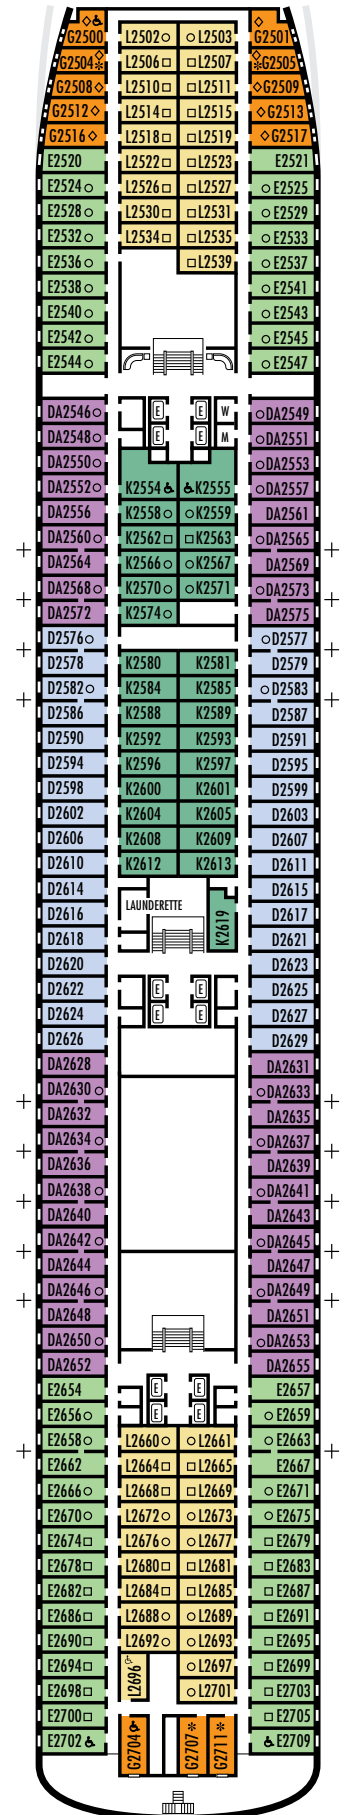

ms Rotterdam

DECK PLANS & STATEROOMS

The deck plans are color-coded by category of stateroom, and the category letter precedes the stateroom number in each room. All staterooms are equipped with DVD player, flat-panel television, telephone and multi-channel music.

Important Note: Not all staterooms within each category have the same furniture configuration and/or facilities. Appropriate symbols within the rooms on the deck plans describe differences from the stateroom descriptions below.

All information is subject to change.

STATEROOM SYMBOL LEGEND

- Shower only
- Bath tub & shower
- ▲ 2 lower beds
- Triple (2 lower beds, 1 sofa bed)
- Quad (2 lower beds, 1 sofa bed, 1 upper)
- △ Partial sea view
- X Fully obstructed view
- + Connecting rooms
- These staterooms have portholes instead of windows
- ♿ Staterooms S7041 & S7040 are wheelchair accessible with bathtub & shower. Staterooms A7061, A6223, CQ6104, HH3439, D3437, HH3428, DD3399, DD3394, CA3333, CA3331, E2709, G2704, E2702, L2696, K2555, K2554, G2500, FF1956, FF1943, H1807, H1806, H1805, H1804 are wheelchair accessible, shower only.

OCEAN-VIEW STATEROOMS

D **DA** **E** **G**

Large: 2 lower beds convertible to 1 queen-size bed, bathtub & shower.
Approximately 140–319 sq. ft.

INTERIOR STATEROOMS

K **L**

Large: 2 lower beds convertible to 1 queen-size bed, shower.
Approximately 182–293 sq. ft.

DECK 2—MAIN DECK Staterooms 2500–2711