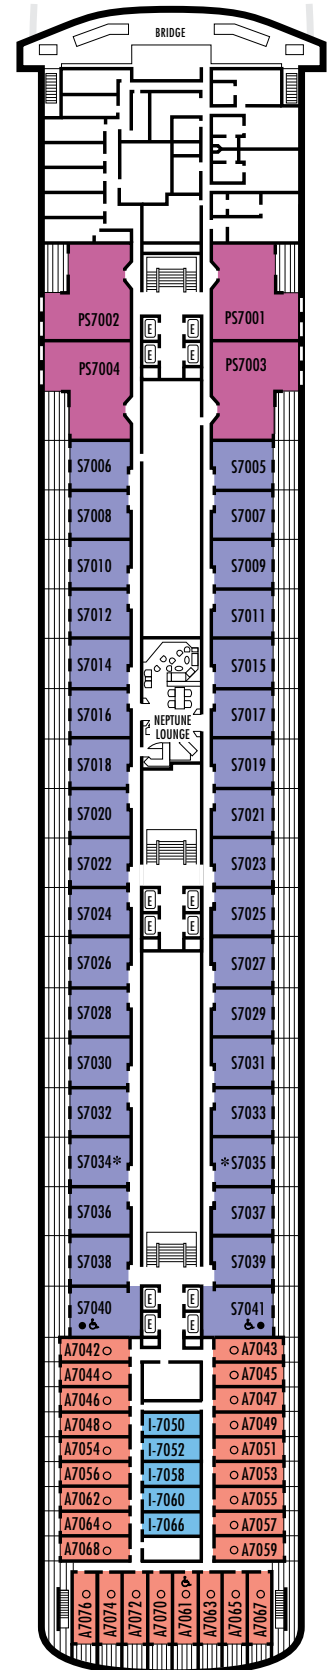

VERANDAH SUITES

- **PS**
  Penthouse Verandah Suites: Bedroom with 1 king-size bed, oversize whirlpool bath & shower, living room, dining room, dressing room, private verandah, pantry, 1 sofa bed for 2 persons, mini-bar, refrigerator, guest toilet, floor-to-ceiling windows. Approximately 1,127 sq. ft. including verandah.
- **S**
  Deluxe Verandah Suites: 2 lower beds convertible to 1 king-size bed, whirlpool bath & shower, large sitting area, dressing room, private verandah, 1 sofa bed for 2 persons, mini-bar, refrigerator, floor-to-ceiling windows. Approximately 571–653 sq. ft. including verandah.
- **A**
  Verandah Suites: 2 lower beds convertible to 1 queen-size bed, whirlpool bath & shower, sitting area, private verandah, mini-bar, refrigerator, floor-to-ceiling windows. Approximately 292 sq. ft. including verandah.

INTERIOR STATEROOMS

- **I**
  Large: 2 lower beds convertible to 1 queen-size bed, shower. Approximately 182–293 sq. ft.