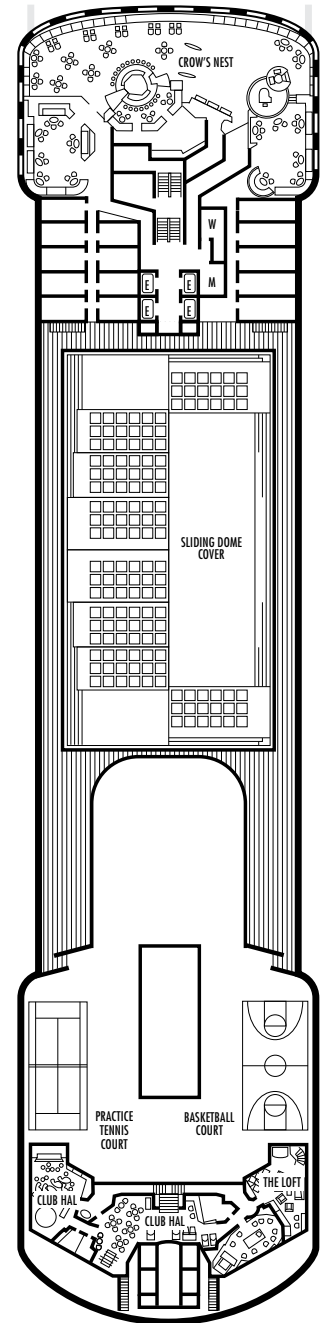

ms Rotterdam

DECK PLANS & STATEROOMS

The deck plans are color-coded by category of stateroom, and the category letter precedes the stateroom number in each room. All staterooms are equipped with DVD player, flat-panel television, telephone and multi-channel music.

Important Note: Not all staterooms within each category have the same furniture configuration and/or facilities. Appropriate symbols within the rooms on the deck plans describe differences from the stateroom descriptions below.

All information is subject to change.

STATEROOM SYMBOL LEGEND

- Shower only
- Bathtub & shower
- ▲ 2 lower beds
- Triple (2 lower beds, 1 sofa bed)
- Quad (2 lower beds, 1 sofa bed, 1 upper)
- △ Partial sea view
- × Fully obstructed view
- + Connecting rooms
- These staterooms have portholes instead of windows
- ♿ Staterooms S7041 & S7040 are wheelchair accessible with bathtub & shower. Staterooms A7061, A6223, CQ6104, HH3439, D3437, HH3428, DD3399, DD3394, CA3333, CA3331, E2709, G2704, E2702, L2696, K2555, K2554, G2500, FF1956, FF1943, H1807, H1806, H1805, H1804 are wheelchair accessible, shower only.