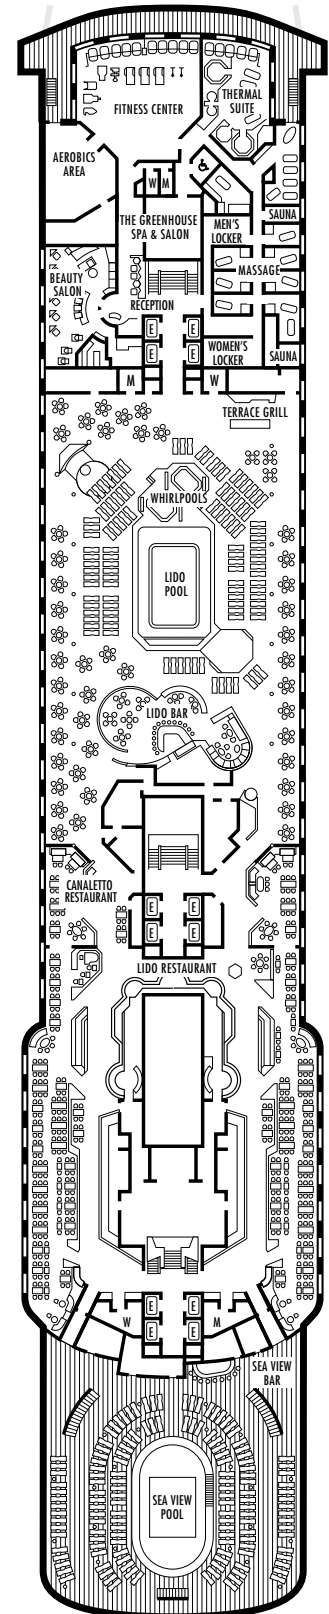

ms Amsterdam

DECK PLANS & STATEROOMS

The deck plans are color-coded by category of stateroom, and the category letter precedes the stateroom number in each room. All staterooms are equipped with DVD player, flat-panel television, telephone and multi-channel music.

Important Note: Not all staterooms within each category have the same furniture configuration and/or facilities. Appropriate symbols within the rooms on the deck plans describe differences from the stateroom descriptions below.

All information is subject to change.

STATEROOM SYMBOL LEGEND

- Shower only
- Bathtub & shower
- ▲ 2 lower beds or converts to 1 queen-size
- Triple (2 lower beds, 1 sofa bed)
- Quad (2 lower beds, 1 sofa bed, 1 upper)
- △ Partial sea view
- X Fully obstructed view
- + Connecting rooms
- These staterooms have portholes instead of windows
- ♿ Staterooms SB7057, SB7058 are wheelchair accessible with bathtub & shower. Staterooms B6225, B6228, C6104, D3431, DD3393, DD3394, FF1955, FF1964, G2500, G2702, H1804, H1805, H1806, H1807, HH3428, HH3433, K2554, K2555, L2700 are wheelchair accessible, shower only.