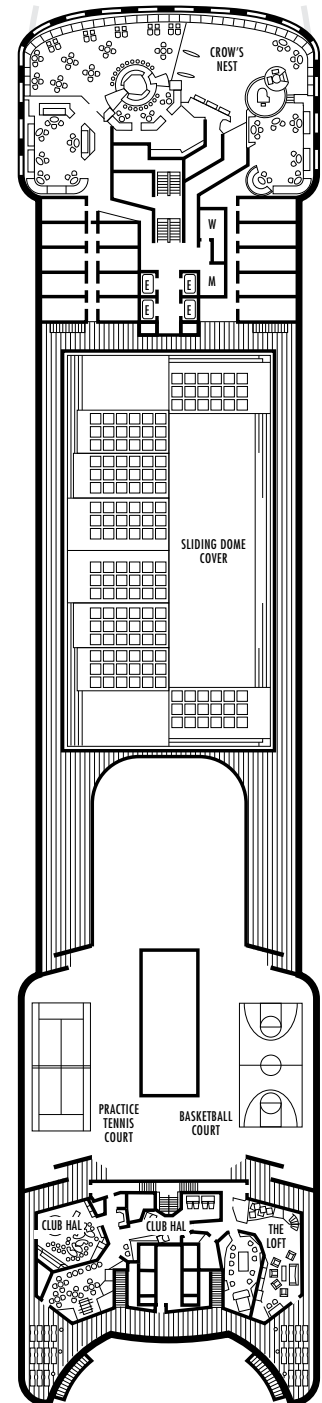

ms Amsterdam

DECK PLANS & STATEROOMS

The deck plans are color-coded by category of stateroom, and the category letter precedes the stateroom number in each room. All staterooms are equipped with DVD player, flat-panel television, telephone and multi-channel music.

Important Note: Not all staterooms within each category have the same furniture configuration and/or facilities. Appropriate symbols within the rooms on the deck plans describe differences from the stateroom descriptions below.

All information is subject to change.

STATEROOM SYMBOL LEGEND

- Shower only
- Bath tub & shower
- ▲ 2 lower beds or converts to 1 queen-size
- Triple (2 lower beds, 1 sofa bed)
- Quad (2 lower beds, 1 sofa bed, 1 upper)
- △ Partial sea view
- × Fully obstructed view
- + Connecting rooms
- These staterooms have portholes instead of windows
- ♿ Staterooms SB7057, SB7058 are wheelchair accessible with bathtub & shower. Staterooms B6225, B6228, C6104, D3431, DD3393, DD3394, FF1955, FF1964, G2500, G2702, H1804, H1805, H1806, H1807, HH3428, HH3433, K2554, K2555, L2700 are wheelchair accessible, shower only.