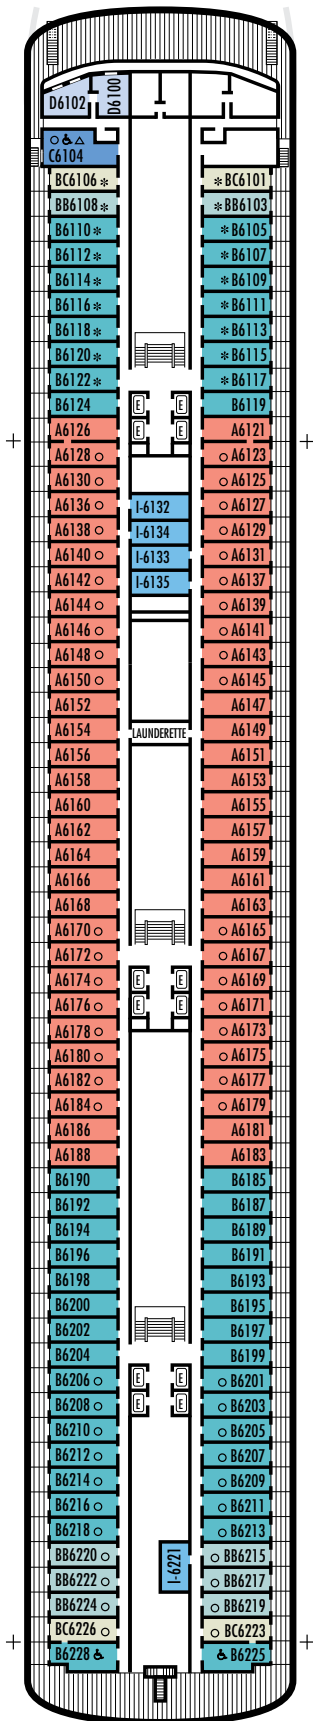

Important Note: Not all staterooms within each category have the same furniture configuration and/or facilities. Appropriate symbols within the rooms on the deck plans describe differences from the stateroom descriptions below.

All information is subject to change.

STATEROOM SYMBOL LEGEND

- Shower only
- Bath tub & shower
- ▲ 2 lower beds or converts to 1 queen-size
- Triple (2 lower beds, 1 sofa bed)
- Quad (2 lower beds, 1 sofa bed, 1 upper)
- △ Partial sea view
- X Fully obstructed view
- + Connecting rooms
- These staterooms have portholes instead of windows
- ♿ Staterooms SB7057, SB7058 are wheelchair accessible with bathtub & shower. Staterooms B6225, B6228, C6104, D3431, DD3393, DD3394, FF1955, FF1964, G2500, G2702, H1804, H1805, H1806, H1807, HH3428, HH3433, K2554, K2555, L2700 are wheelchair accessible, shower only.

VERANDAH SUITES

A **B** **BB** **BC**

Verandah Suites: 2 lower beds convertible to 1 queen-size bed, whirlpool bath & shower, sitting area, private verandah, mini-bar, refrigerator, floor-to-ceiling windows. Approximately 295–337 sq. ft. including verandah.

OCEAN-VIEW STATEROOMS

C **D**

Large: 2 lower beds convertible to 1 queen-size bed, bathtub & shower. Approximately 140–319 sq. ft.

INTERIOR STATEROOMS

I

Large: 2 lower beds convertible to 1 queen-size bed, shower. Approximately 182–293 sq. ft.