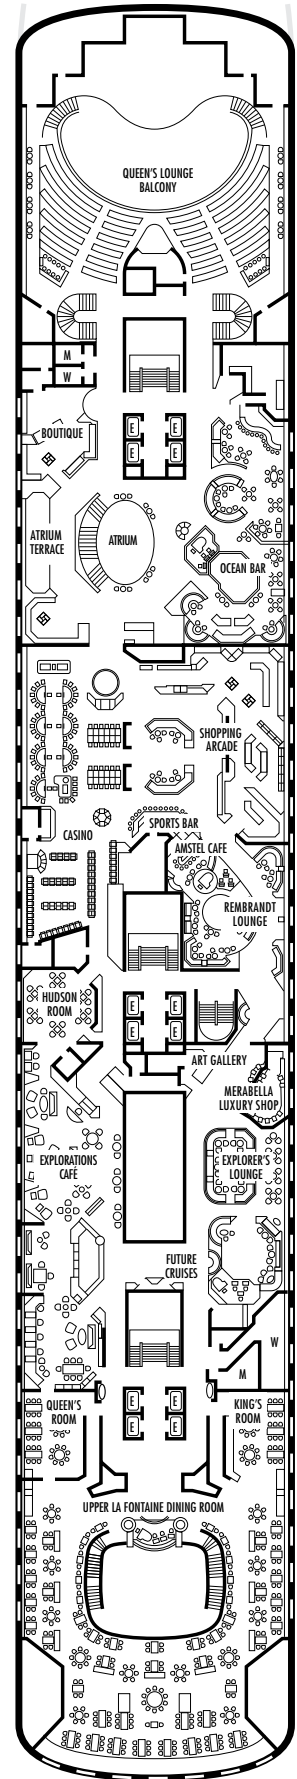

ms Amsterdam

DECK PLANS & STATEROOMS

The deck plans are color-coded by category of stateroom, and the category letter precedes the stateroom number in each room. All staterooms are equipped with DVD player, flat-panel television, telephone and multi-channel music.

Important Note: Not all staterooms within each category have the same furniture configuration and/or facilities. Appropriate symbols within the rooms on the deck plans describe differences from the stateroom descriptions below.

All information is subject to change.

STATEROOM SYMBOL LEGEND

- Shower only
- Bath tub & shower
- ▲ 2 lower beds or converts to 1 queen-size
- Triple (2 lower beds, 1 sofa bed)
- Quad (2 lower beds, 1 sofa bed, 1 upper)
- △ Partial sea view
- × Fully obstructed view
- + Connecting rooms
- These staterooms have portholes instead of windows
- ♿ Staterooms SB7057, SB7058 are wheelchair accessible with bathtub & shower. Staterooms B6225, B6228, C6104, D3431, DD3393, DD3394, FF1955, FF1964, G2500, G2702, H1804, H1805, H1806, H1807, HH3428, HH3433, K2554, K2555, L2700 are wheelchair accessible, shower only.