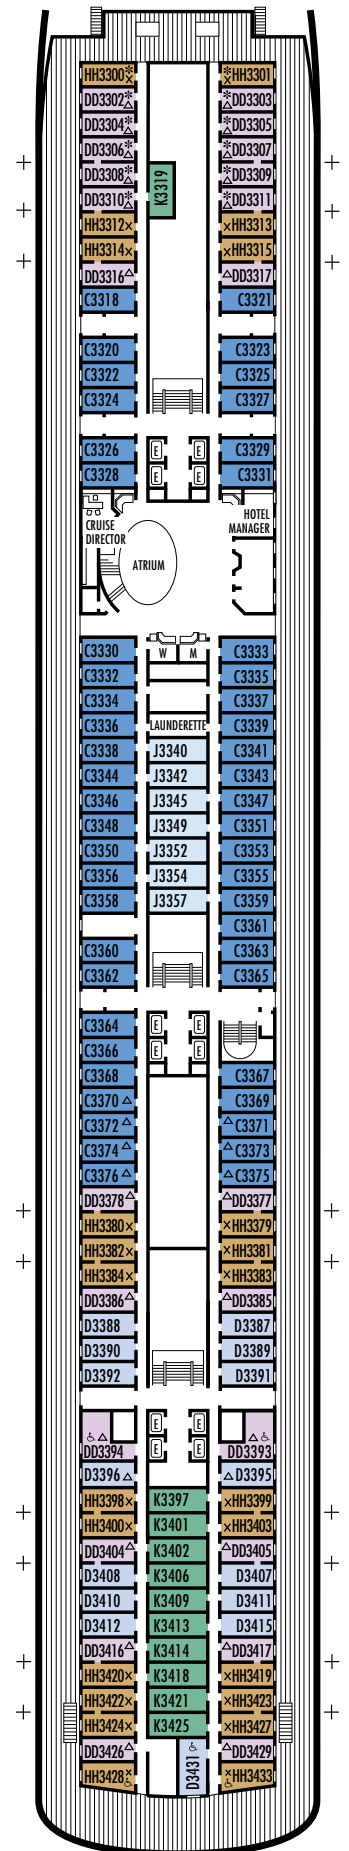

Important Note: Not all staterooms within each category have the same furniture configuration and/or facilities. Appropriate symbols within the rooms on the deck plans describe differences from the stateroom descriptions below.

All information is subject to change.

STATEROOM SYMBOL LEGEND

- Shower only
- Bath tub & shower
- ▲ 2 lower beds or converts to 1 queen-size
- Triple (2 lower beds, 1 sofa bed)
- Quad (2 lower beds, 1 sofa bed, 1 upper)
- △ Partial sea view
- × Fully obstructed view
- + Connecting rooms
- These staterooms have portholes instead of windows
- ♿ Staterooms SB7057, SB7058 are wheelchair accessible with bathtub & shower. Staterooms B6225, B6228, C6104, D3431, DD3393, DD3394, FF1955, FF1964, G2500, G2702, H1804, H1805, H1806, H1807, HH3428, HH3433, K2554, K2555, L2700 are wheelchair accessible, shower only.

OCEAN-VIEW STATEROOMS

C **D** **DD**

Large: 2 lower beds convertible to 1 queen-size bed, bathtub & shower. All DD-category staterooms have partial sea views. Approximately 140–319 sq. ft.

HH

Large: 2 lower beds convertible to 1 queen-size bed, bathtub & shower. All HH-category staterooms have fully obstructed views. Approximately 140–319 sq. ft.

INTERIOR STATEROOMS

J **K**

Large: 2 lower beds convertible to 1 queen-size bed, shower. Approximately 182–293 sq. ft.