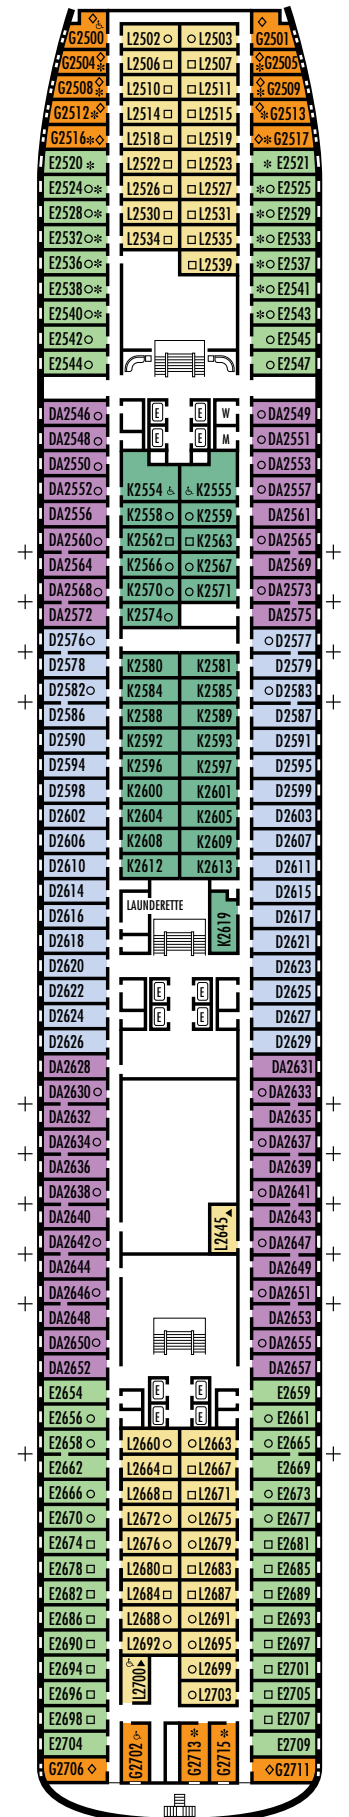

All information is subject to change.

STATEROOM SYMBOL LEGEND

- * Shower only
- Bath tub & shower
- ▲ 2 lower beds or converts to 1 queen-size
- Triple (2 lower beds, 1 sofa bed)
- Quad (2 lower beds, 1 sofa bed, 1 upper)
- △ Partial sea view
- X Fully obstructed view
- + Connecting rooms
- ◇ These staterooms have portholes instead of windows
- ♿ Staterooms SB7057, SB7058 are wheelchair accessible with bathtub & shower. Staterooms B6225, B6228, C6104, D3431, DD3393, DD3394, FF1955, FF1964, G2500, G2702, H1804, H1805, H1806, H1807, HH3428, HH3433, K2554, K2555, L2700 are wheelchair accessible, shower only.

OCEAN-VIEW STATEROOMS

E **EE** **F** **FF** **H**

Large: 2 lower beds convertible to 1 queen-size bed, bathtub & shower.
Approximately 140–319 sq. ft.

INTERIOR STATEROOMS

M **MM**

Large: 2 lower beds convertible to 1 queen-size bed, shower.
Approximately 182–293 sq. ft.

OCEAN-VIEW STATEROOMS

D **DA** **E** **G**

Large: 2 lower beds convertible to 1 queen-size bed, bathtub & shower.
Approximately 140–319 sq. ft.

INTERIOR STATEROOMS

K **L**

Large: 2 lower beds convertible to 1 queen-size bed, shower.
Approximately 182–293 sq. ft.