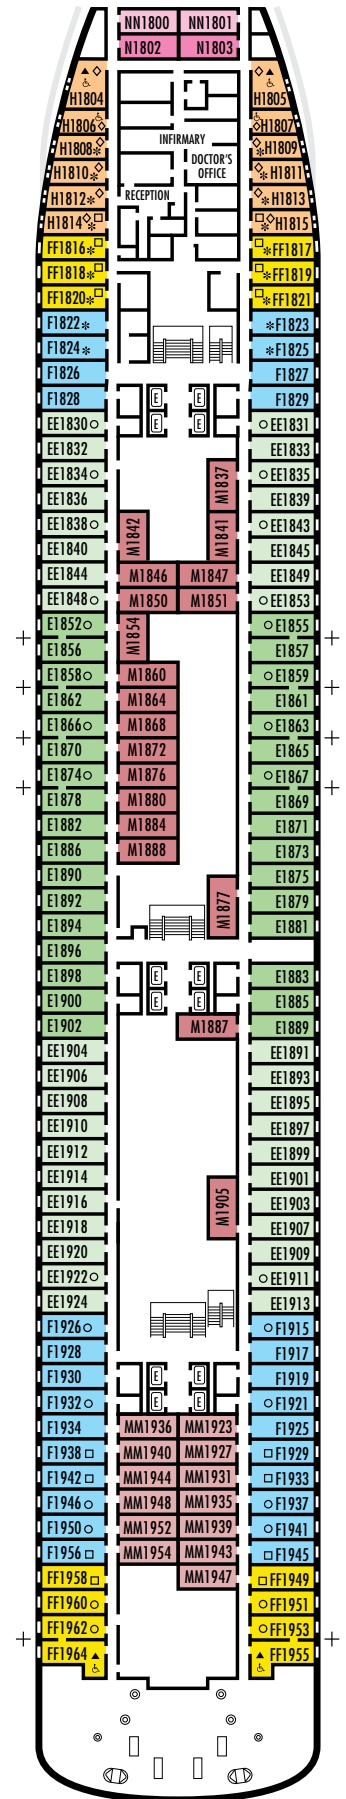

All information is subject to change.

STATEROOM SYMBOL LEGEND

- * Shower only
- Bath tub & shower
- ▲ 2 lower beds or converts to 1 queen-size
- Triple (2 lower beds, 1 sofa bed)
- Quad (2 lower beds, 1 sofa bed, 1 upper)
- △ Partial sea view
- X Fully obstructed view
- + Connecting rooms
- ◇ These staterooms have portholes instead of windows
- ♿ Staterooms SB7057, SB7058 are wheelchair accessible with bathtub & shower. Staterooms B6225, B6228, C6104, D3431, DD3393, DD3394, FF1955, FF1964, G2500, G2702, H1804, H1805, H1806, H1807, HH3428, HH3433, K2554, K2555, L2700 are wheelchair accessible, shower only.

OCEAN-VIEW STATEROOMS

E **EE** **F** **FF** **H**

Large: 2 lower beds convertible to 1 queen-size bed, bathtub & shower.
Approximately 140–319 sq. ft.

INTERIOR STATEROOMS

M **MM**

Large: 2 lower beds convertible to 1 queen-size bed, shower.
Approximately 182–293 sq. ft.

N **NN**

Standard: 2 lower beds convertible to 1 queen-size bed, 1 sofa bed & pullman upper, shower.
Approximately 182–293 sq. ft.

DECK 1—DOLPHIN DECK

Staterooms 1800–1964

ms Amsterdam

DECK PLANS & STATEROOMS