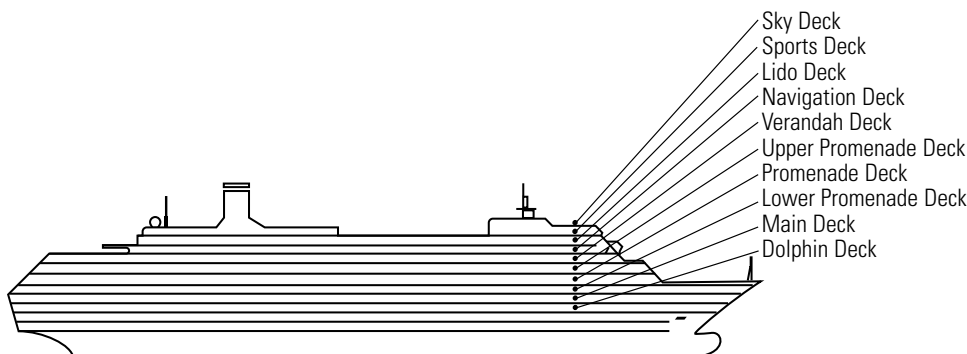

ms Amsterdam

DECK PLANS & STATEROOMS

The deck plans are color-coded by category of stateroom, and the category letter precedes the stateroom number in each room. All staterooms are equipped with DVD player, flat-panel television, telephone and multi-channel music.