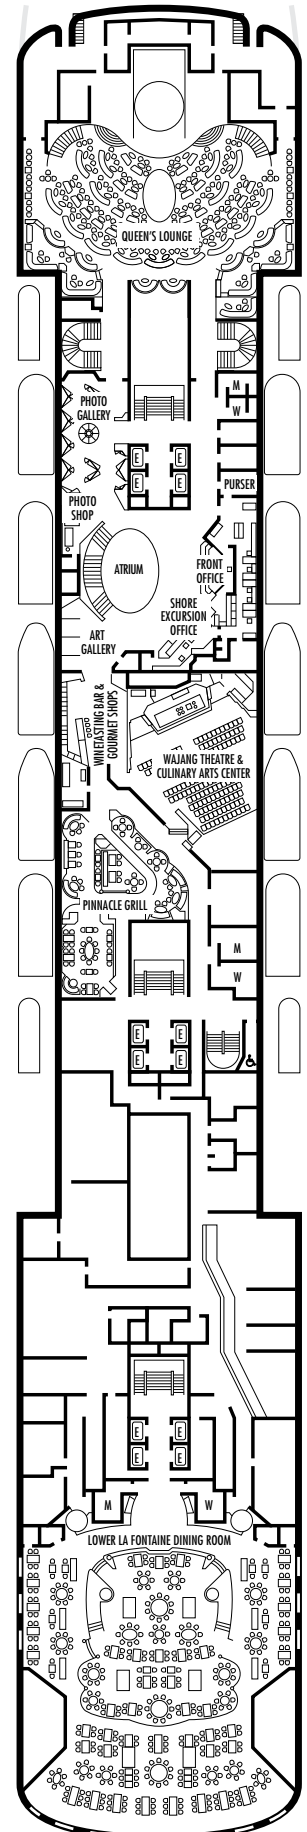

ms Amsterdam

DECK PLANS & STATEROOMS

The deck plans are color-coded by category of stateroom, and the category letter precedes the stateroom number in each room. All staterooms are equipped with DVD player, flat-panel television, telephone and multi-channel music.

Important Note: Not all staterooms within each category have the same furniture configuration and/or facilities. Appropriate symbols within the rooms on the deck plans describe differences from the stateroom descriptions below.

All information is subject to change.

STATEROOM SYMBOL LEGEND

- Shower only
- Bathtub & shower
- ▲ 2 lower beds or converts to 1 queen-size
- Triple (2 lower beds, 1 sofa bed)
- Quad (2 lower beds, 1 sofa bed, 1 upper)
- △ Partial sea view
- X Fully obstructed view
- + Connecting rooms
- These staterooms have portholes instead of windows
- ♿ Staterooms SB7057, SB7058 are wheelchair accessible with bathtub & shower. Staterooms B6225, B6228, C6104, D3431, DD3393, DD3394, FF1955, FF1964, G2500, G2702, H1804, H1805, H1806, H1807, HH3428, HH3433, K2554, K2555, L2700 are wheelchair accessible, shower only.