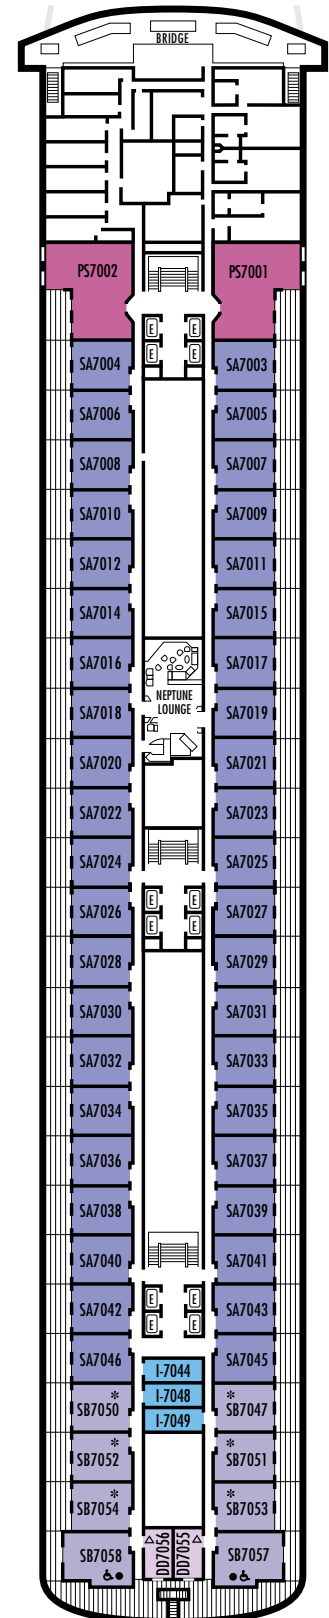

All information is subject to change.

STATEROOM SYMBOL LEGEND

- * Shower only
- Bath tub & shower
- ▲ 2 lower beds or converts to 1 queen-size
- Triple (2 lower beds, 1 sofa bed)
- Quad (2 lower beds, 1 sofa bed, 1 upper)
- △ Partial sea view
- X Fully obstructed view
- + Connecting rooms
- ◇ These staterooms have portholes instead of windows
- ♿ Staterooms SB7057, SB7058 are wheelchair accessible with bathtub & shower. Staterooms B6225, B6228, C6104, D3431, DD3393, DD3394, FF1955, FF1964, G2500, G2702, H1804, H1805, H1806, H1807, HH3428, HH3433, K2554, K2555, L2700 are wheelchair accessible, shower only.

OCEAN-VIEW STATEROOMS

C **D** **DD**

Large: 2 lower beds convertible to 1 queen-size bed, bathtub & shower. All DD-category staterooms have partial sea views. Approximately 140–319 sq. ft.

HH

Large: 2 lower beds convertible to 1 queen-size bed, bathtub & shower. All HH-category staterooms have fully obstructed views. Approximately 140–319 sq. ft.

OCEAN-VIEW STATEROOMS

DD

Large: 2 lower beds convertible to 1 queen-size bed, bathtub & shower. All DD-category staterooms have partial sea views. Approximately 140–319 sq. ft.

INTERIOR STATEROOMS

I

Large: 2 lower beds convertible to 1 queen-size bed, shower. Approximately 182–293 sq. ft.