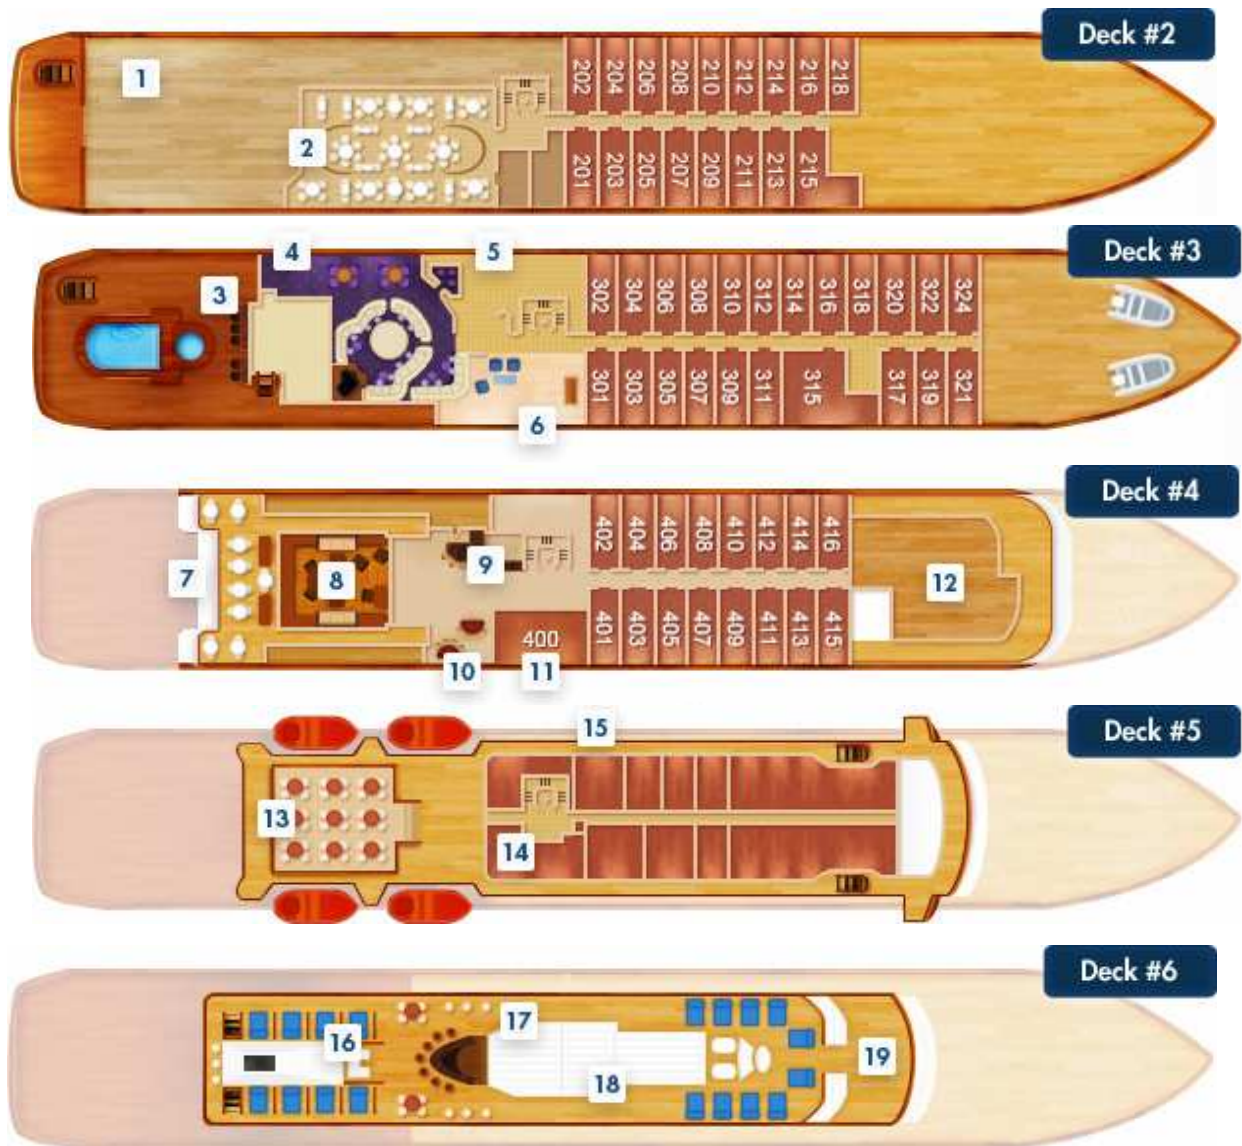

## Deck Plan

- \* 1. Retractable Water Sports Platform Marina
- \* 2. Dining Salon / Meeting Room
- \* 3. Pool Bar
- \* 4. Card Room
- \* 5. Main Salon / Main Salon Bar
- \* 6. Concierge / SeaDream Boutique
- \* 7. Lounging Deck
- \* 8. Library
- \* 7. Lounging Deck
- \* 8. Library
- \* 9. Piano Bar
- \* 10. Casino
- \* 11. Admiral Suite
- \* 12. SeaDream Spa – Fitness Center – Beauty Salon
- \* 13. Topside Restaurant

- \* 14. Medical Facility
- \* 15. Open Promenade
- \* 16. Balinese Dream Beads
- \* 17. Top Of The Yacht Bar
- \* 18. Golf Simulator
- \* 19. Sun Beds