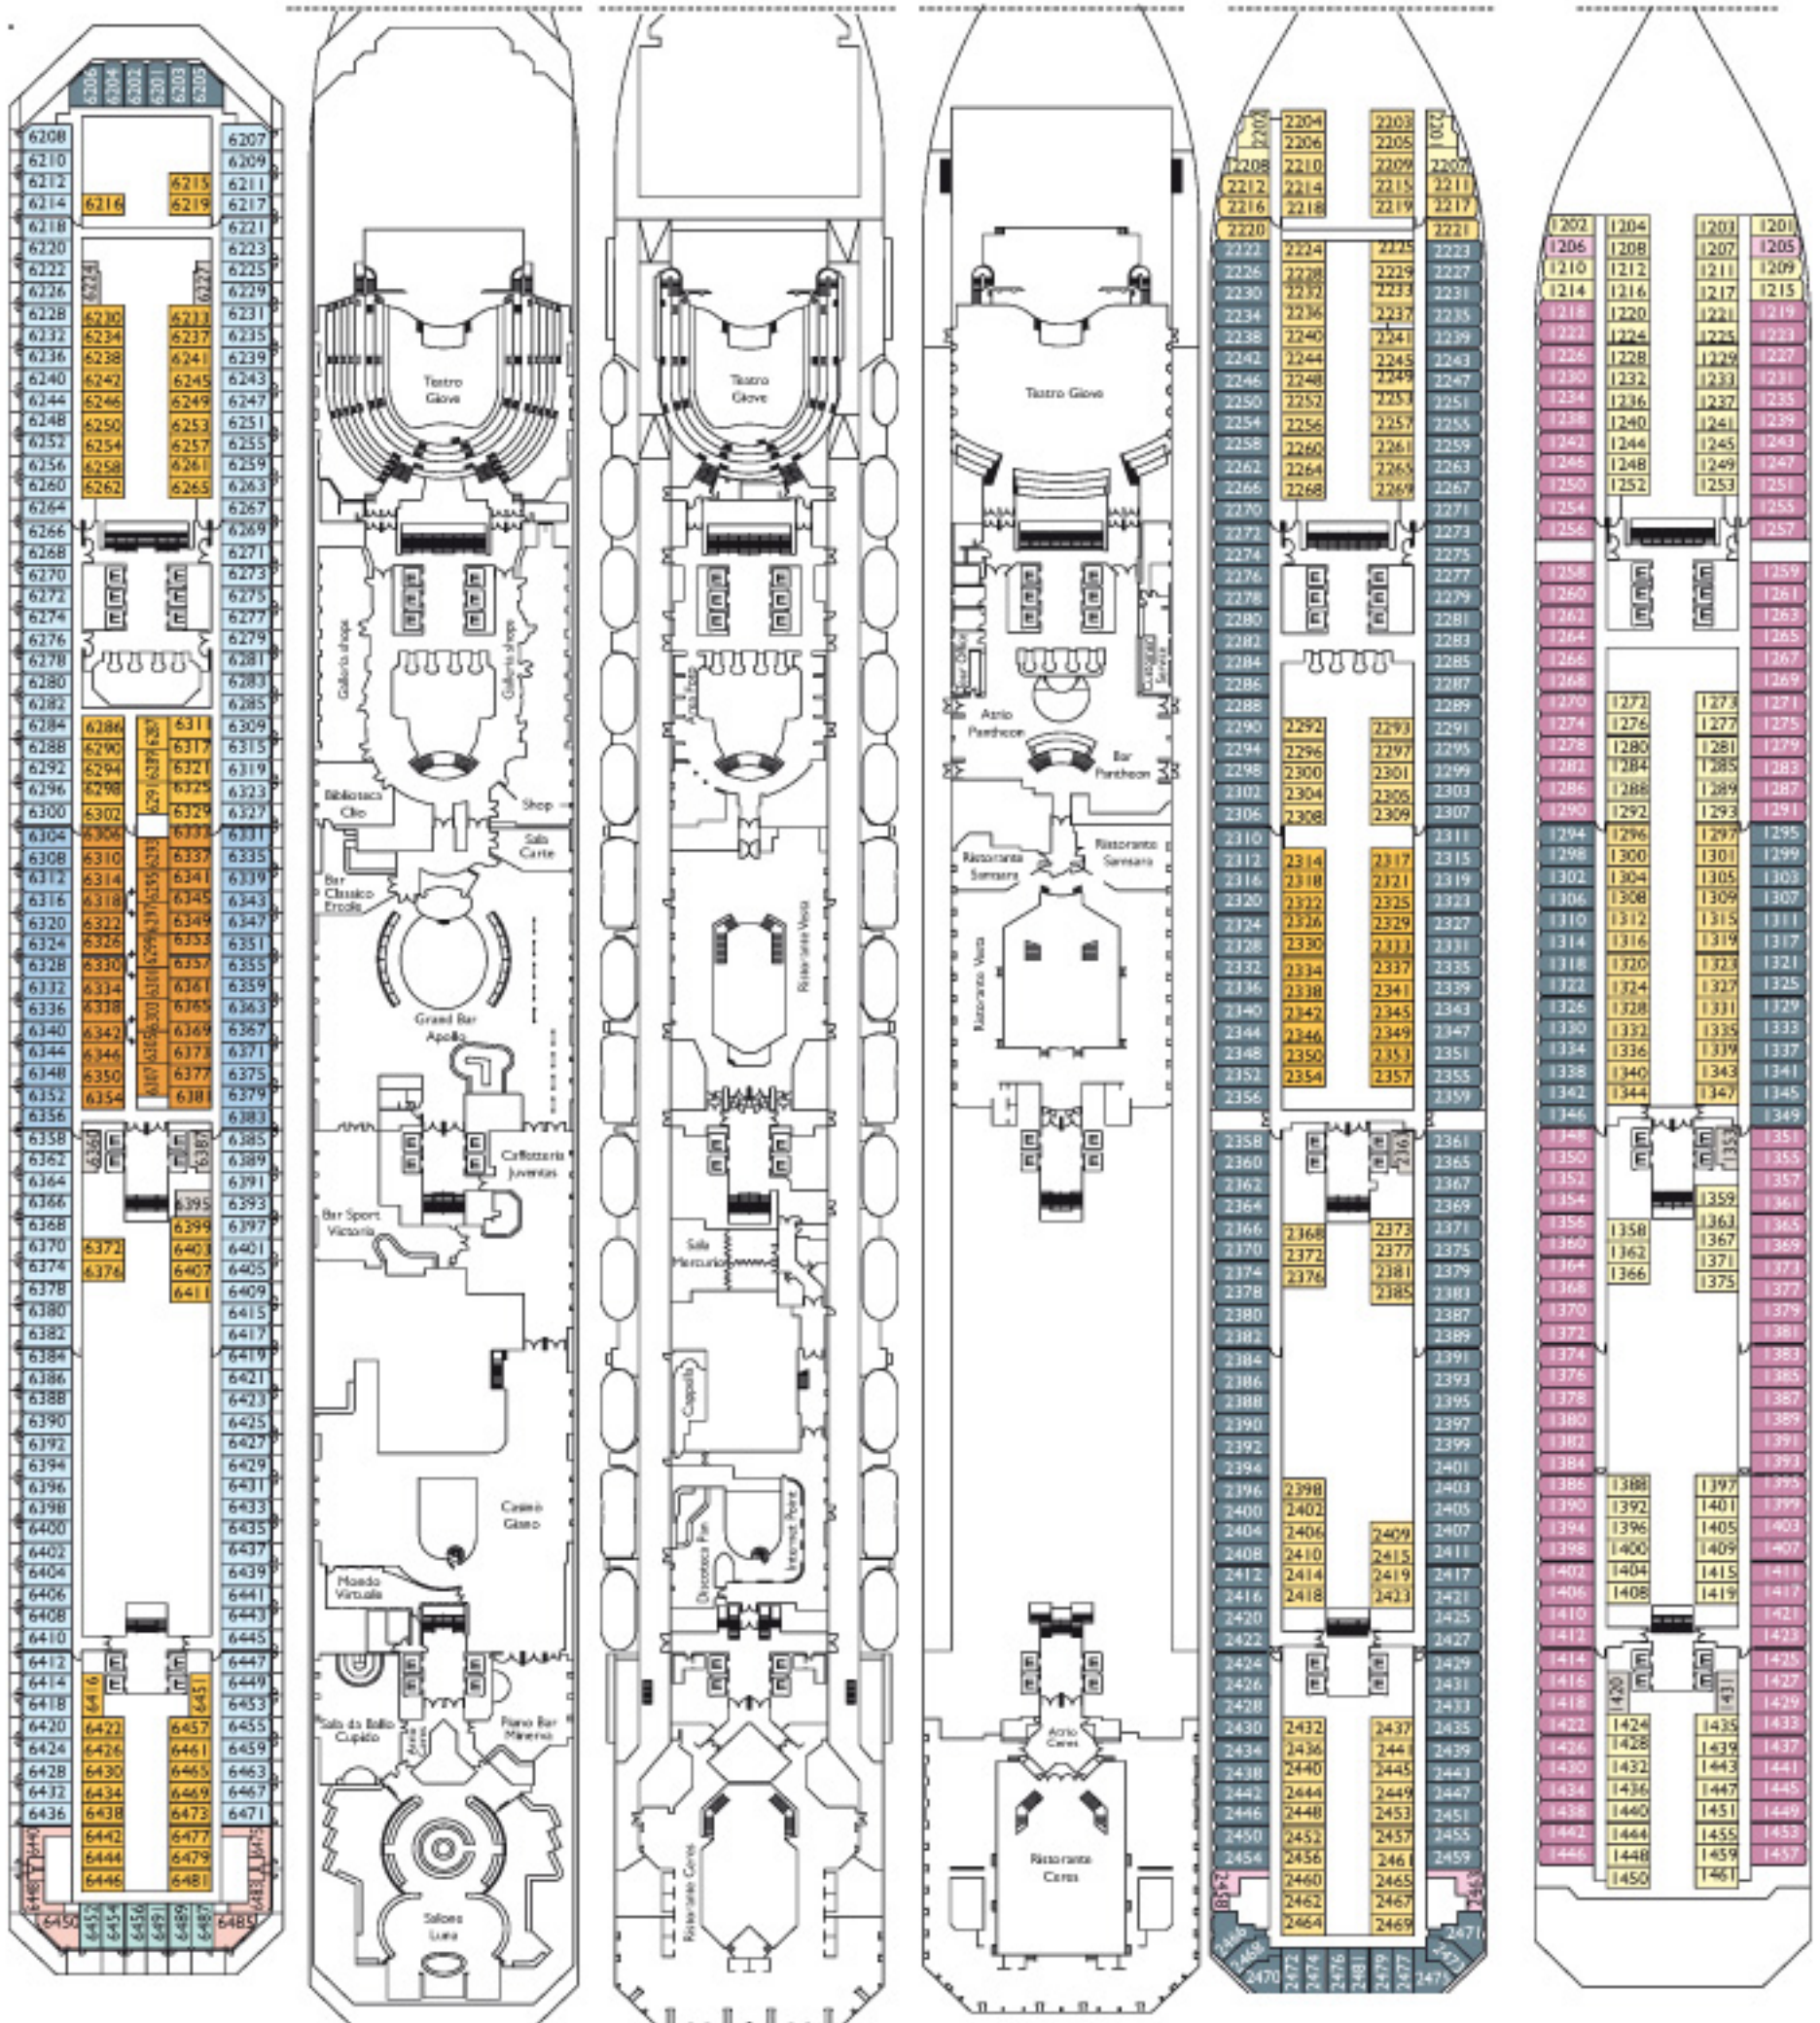

DECK 5 GEMINI

DECK 4 ORION

DECK 3 ARIES

DECK 2 CASSIOPEA

DECK 1 ANDROMEDA

Samsara Cabins & Suites

- **SI** Samsara Inside. Taurus
- **SO** Samsara Ocean View. Virgo
- **SB** Samsara with Ocean View Balcony. Taurus
- **SM** Samsara Mini Suite Ocean View. Taurus
- **SU** Samsara Suite with Ocean View Balcony. Taurus

DECK 6 CENTAURUS