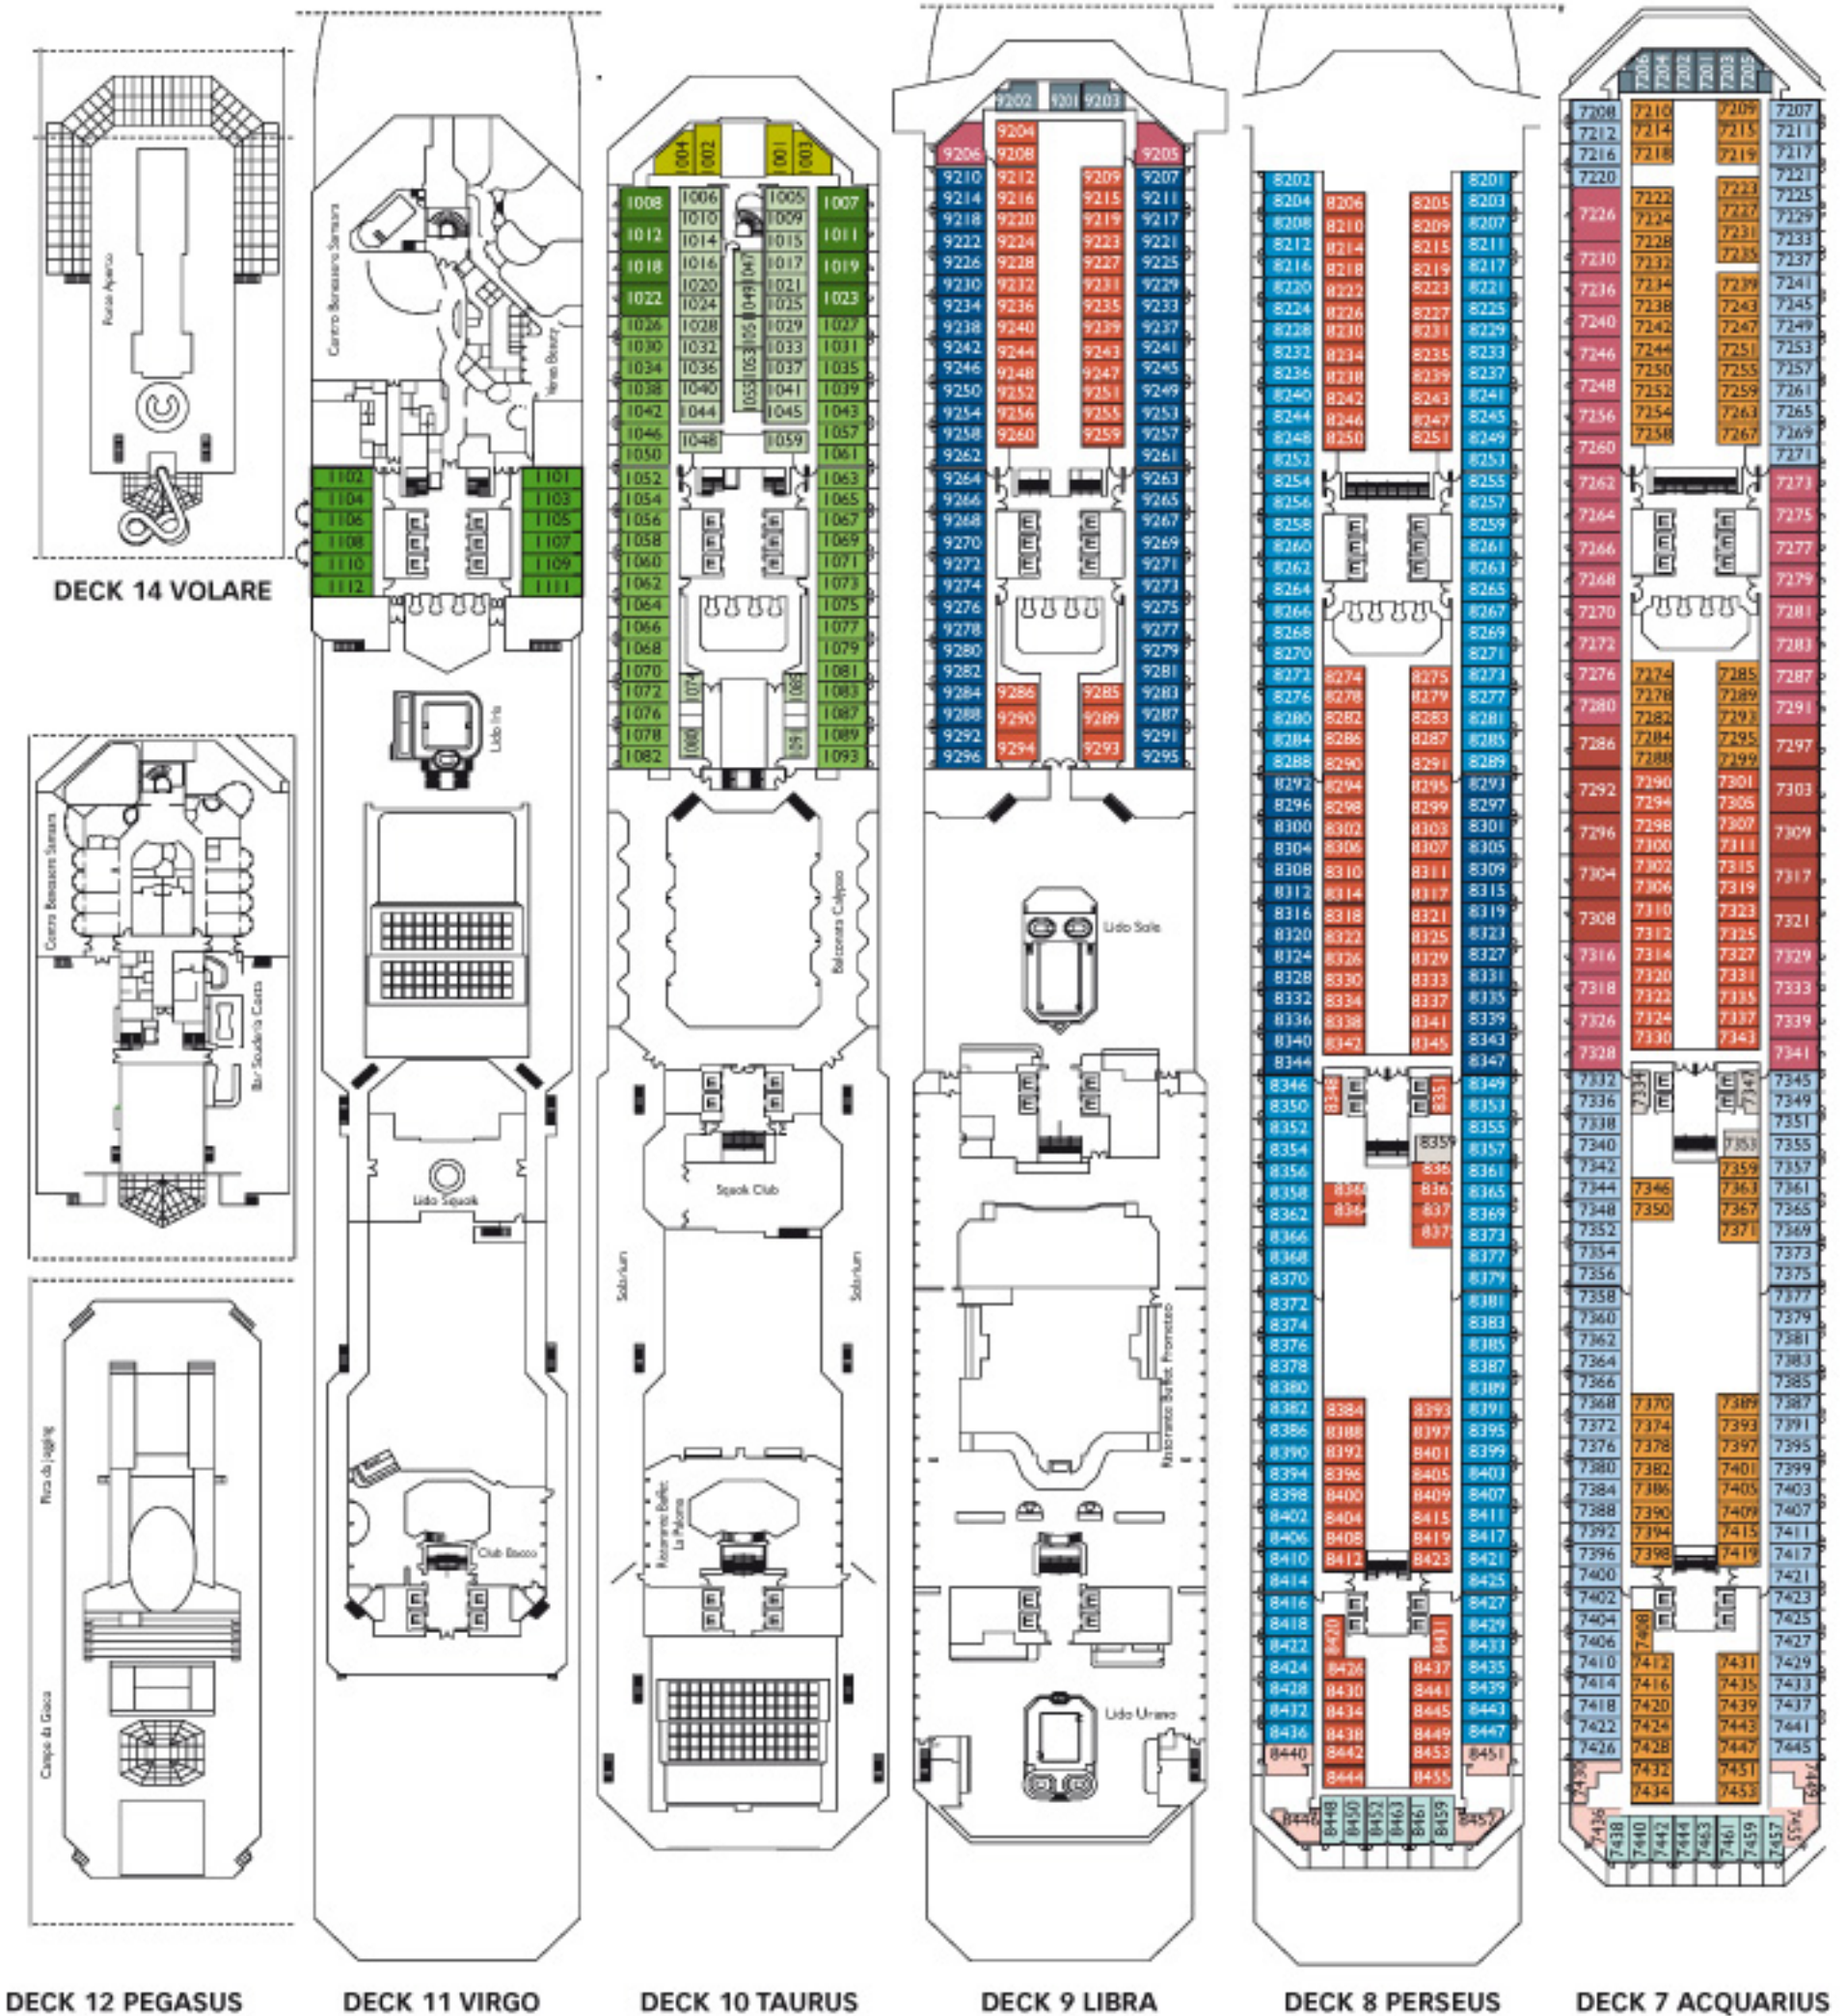

Cabin grades

- **I1** Inside. Andromeda, Cassiopea
- **I2** Inside. Andromeda, Cassiopea
- **I3** Inside. Cassiopea, Centaurus
- **I4** Inside. Centaurus, Acquarius
- **I5** Inside. Acquarius, Perseus, Libra
- **E1** Ocean View. Andromeda
- **E2** Ocean View. Andromeda, Cassiopea, Centaurus, Acquarius, Libra
- **B1** Ocean View Balcony. Centaurus
- **B2** Ocean View Balcony. Centaurus, Acquarius
- **B3** Ocean View Balcony. Perseus
- **B4** Ocean View Balcony. Perseus, Libra
- **B5** Grand Ocean View Balcony. Centaurus, Acquarius, Perseus

For all details related to onboard services for disable guests, type of beds, sofas and interconnecting cabins, please contact your travel agent.