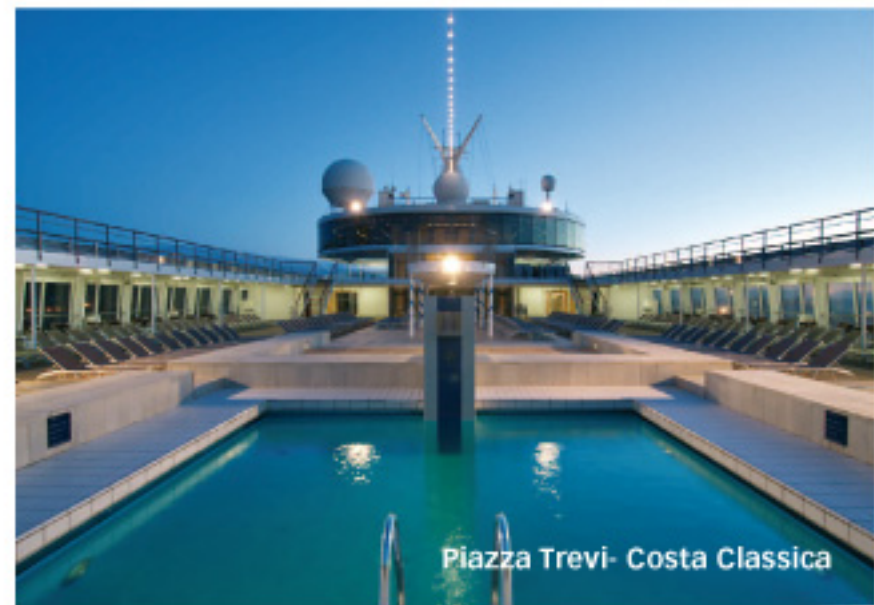

Costa Romantica

Rose-tinted sensations

If your idea of a cruise is immersing yourself in elegant surroundings and light, relaxing colours, you've found the right ship. You can dive into the many activities on the large open-air decks under the sun, or into the Jacuzzi that seems to spring from the sea foam on the stern lido, from where you'll have a spectacular panoramic view, or perhaps in the French chic at the bow, nestled in elegant wicker chairs as you would in St. Tropez. At night you'll be irresistibly drawn to the Theatre's foyer, a meeting place for a drink and to plan your evening, amidst a sea of entertainment that can last until the first light of dawn, when the sky is indeed rose-tinted.

Costa Classica

A cruise as it should be

You will have the pleasure of discovering a cruise in its most authentic form. Starting with the furnishings, designed to create elegant and welcoming surroundings, and the tasteful materials in colours chosen to work well with the light. The heart of the ship – Piazza Navona – awaits you, to show you how much we care and to inform you about the day's entertainment. A dive into the pool at Piazza Trevi, a stroll on the upper decks to immerse yourselves in the incredible shades of blue before your eyes, or perhaps you'll head for the stunning teak terrace of the Alfresco Caffè, where we're about to serve your favourite drink. When night falls you'll head for the Puccini lounge to get your bearings for the evening's entertainment, whether it's at the disco or in the theatre decorated with delicate mosaics designed by Emilio Tadini.