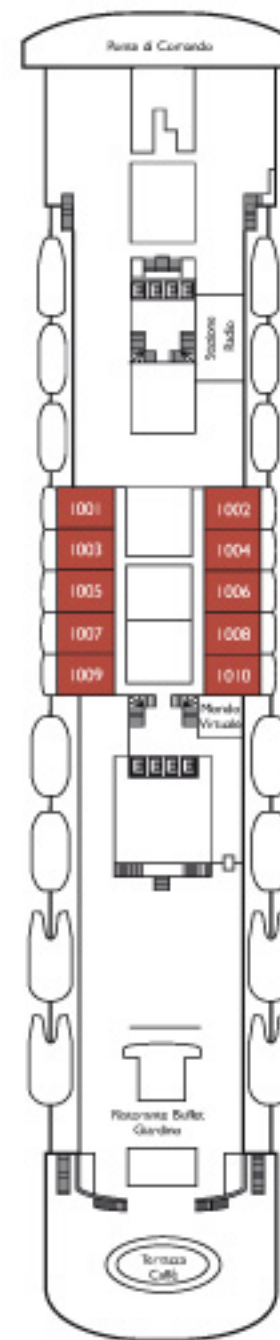

- E1** Ocean View. Amsterdam, Copenhagen, Londra
- E2** Ocean View. Amsterdam
- E3** Ocean View. Copenhagen
- E4** Ocean View. Copenhagen, Londra
- E5** Ocean View. Londra, Parigi
- IS** Single Inside. Parigi, Londra, Copenhagen, Amsterdam

For all details related to onboard services for disable guests, type of beds, sofas and interconnecting cabins, please contact your travel agent.

DECK 14 LISBONA

DECK 12 BIARRITZ

DECK 11 MONTECARLO

DECK 10 MADRID

DECK 9 VIENNA

Grt: 53.000 t
 Length: 221 m
 Width: 31 m
 Cruising speed: 18,5 knots
 Max speed: 20 knots

Suites

- MS** Mini Suite with Ocean View. Montecarlo
- S** Suite with Ocean View. Montecarlo
- GS** Grand Suite with Ocean View. Madrid

For all details related to onboard services for disable guests, type of beds, sofas and interconnecting cabins, please contact your travel agent.

Grt: 53.000 t
 Length: 220 m
 Width: 31 m
 Cruising speed: 18,5 knots
 Max speed: 20 knots