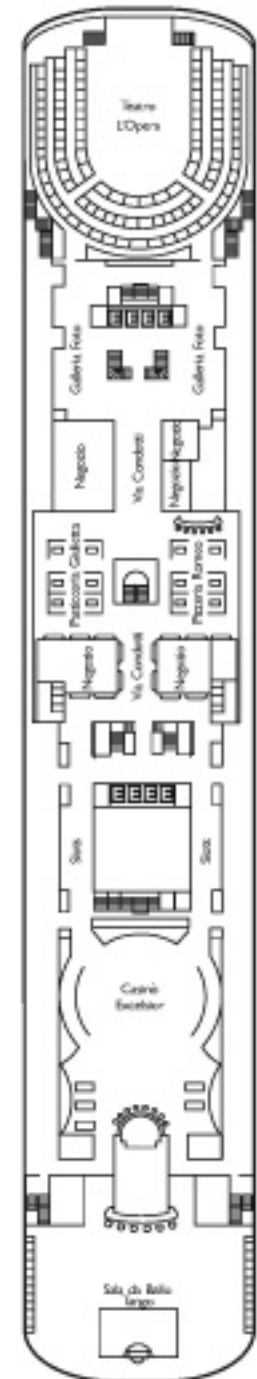

- E1** Ocean View. Amsterdam, Copenhagen, Londra
- E2** Ocean View. Amsterdam
- E3** Ocean View. Copenhagen
- E4** Ocean View. Copenhagen, Londra
- E5** Ocean View. Londra, Parigi
- IS** Single Inside. Parigi, Londra, Copenhagen, Amsterdam

For all details related to onboard services for disable guests, type of beds, sofas and interconnecting cabins, please contact your travel agent.

DECK 14 LISBONA

DECK 12 BIARRITZ

DECK 11 MONTECARLO

DECK 10 MADRID

DECK 9 VIENNA

Grt: 53.000 t
 Length: 221 m
 Width: 31 m
 Cruising speed: 18,5 knots
 Max speed: 20 knots

Suites

- MS** Mini Suite with Ocean View. Montecarlo
- S** Suite with Ocean View. Montecarlo
- GS** Grand Suite with Ocean View. Madrid

For all details related to onboard services for disable guests, type of beds, sofas and interconnecting cabins, please contact your travel agent.

Grt: 53.000 t
 Length: 220 m
 Width: 31 m
 Cruising speed: 18,5 knots
 Max speed: 20 knots