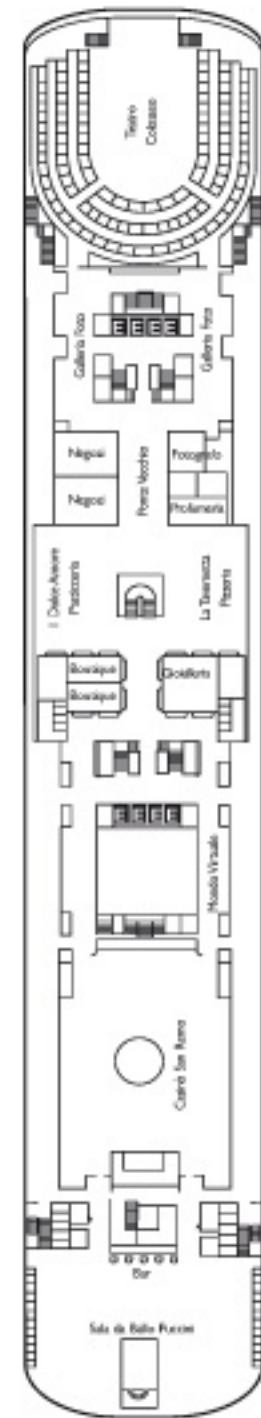

- E1** Ocean View. Amsterdam, Copenhagen, Londra
- E2** Ocean View. Amsterdam
- E3** Ocean View. Copenhagen
- E4** Ocean View. Copenhagen, Londra
- E5** Ocean View. Londra, Parigi
- IS** Single Inside. Parigi, Londra, Copenhagen, Amsterdam

For all details related to onboard services for disable guests, type of beds, sofas and interconnecting cabins, please contact your travel agent.

DECK 14 LISBONA

DECK 12 BIARRITZ

DECK 11 MONTECARLO

DECK 10 MADRID

DECK 9 VIENNA

Grt: 53.000 t
 Length: 221 m
 Width: 31 m
 Cruising speed: 18,5 knots
 Max speed: 20 knots

Suites

- MS** Mini Suite with Ocean View. Montecarlo
- S** Suite with Ocean View. Montecarlo
- GS** Grand Suite with Ocean View. Madrid

For all details related to onboard services for disable guests, type of beds, sofas and interconnecting cabins, please contact your travel agent.

Grt: 53.000 t
 Length: 220 m
 Width: 31 m
 Cruising speed: 18,5 knots
 Max speed: 20 knots