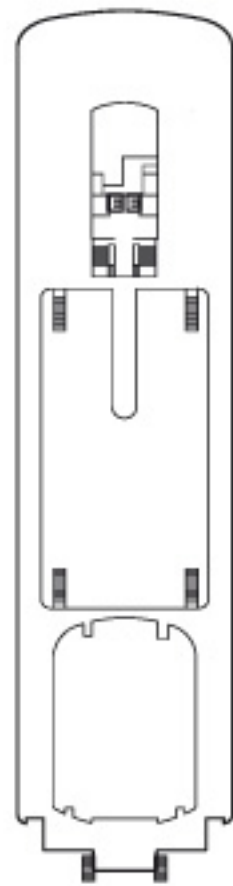

DECK 9 VIENNA

Grt: 53.000 t
 Length: 221 m
 Width: 31 m
 Cruising speed: 18,5 knots
 Max speed: 20 knots

Suites

- MS** Mini Suite with Ocean View. Montecarlo
- S** Suite with Ocean View. Montecarlo
- GS** Grand Suite with Ocean View. Madrid

DECK 8 VERONA

DECK 7 PARIGI

DECK 6 LONDRA

DECK 5 COPENHAGEN

DECK 4 AMSTERDAM

Cabin grades

- I1** Inside. Genova, Amalfi, Pisa, Venezia
- I2** Inside. Venezia
- I3** Inside. Venezia, Pisa
- I4** Inside. Amalfi
- I5** Inside. Genova
- E1** Ocean View (Partial or Obstructed View). Venezia, Pisa, Amalfi
- E2** Ocean View. Venezia
- E3** Ocean View Pisa
- E4** Ocean View. Pisa, Amalfi
- E5** Ocean View. Amalfi, Genova
- IS** Single Inside. Genova

For all details related to onboard services for disable guests, type of beds, sofas and interconnecting cabins, please contact your travel agent.

Grt: 53.000 t
 Length: 220 m
 Width: 31 m
 Cruising speed: 18,5 knots
 Max speed: 20 knots