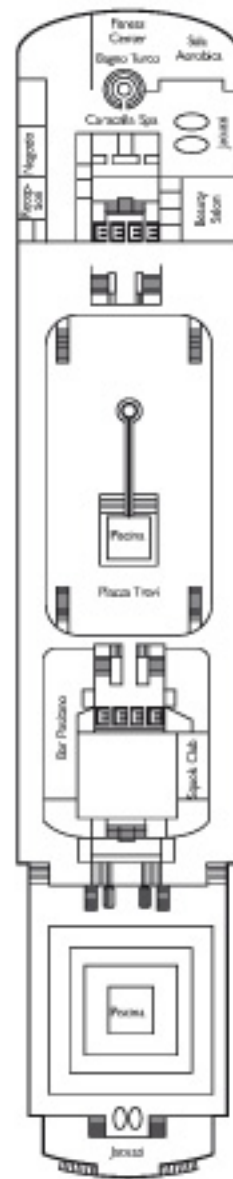

- E1** Ocean View. Amsterdam, Copenhagen, Londra
- E2** Ocean View. Amsterdam
- E3** Ocean View. Copenhagen
- E4** Ocean View. Copenhagen, Londra
- E5** Ocean View. Londra, Parigi
- IS** Single Inside. Parigi, Londra, Copenhagen, Amsterdam

For all details related to onboard services for disable guests, type of beds, sofas and interconnecting cabins, please contact your travel agent.

DECK 14 LISBONA

DECK 12 BIARRITZ

DECK 11 MONTECARLO

DECK 10 MADRID

DECK 9 VIENNA

Grt: 53.000 t
 Length: 221 m
 Width: 31 m
 Cruising speed: 18,5 knots
 Max speed: 20 knots

Suites

- MS** Mini Suite with Ocean View. Montecarlo
- S** Suite with Ocean View. Montecarlo
- GS** Grand Suite with Ocean View. Madrid

For all details related to onboard services for disable guests, type of beds, sofas and interconnecting cabins, please contact your travel agent.

Grt: 53.000 t
 Length: 220 m
 Width: 31 m
 Cruising speed: 18,5 knots
 Max speed: 20 knots