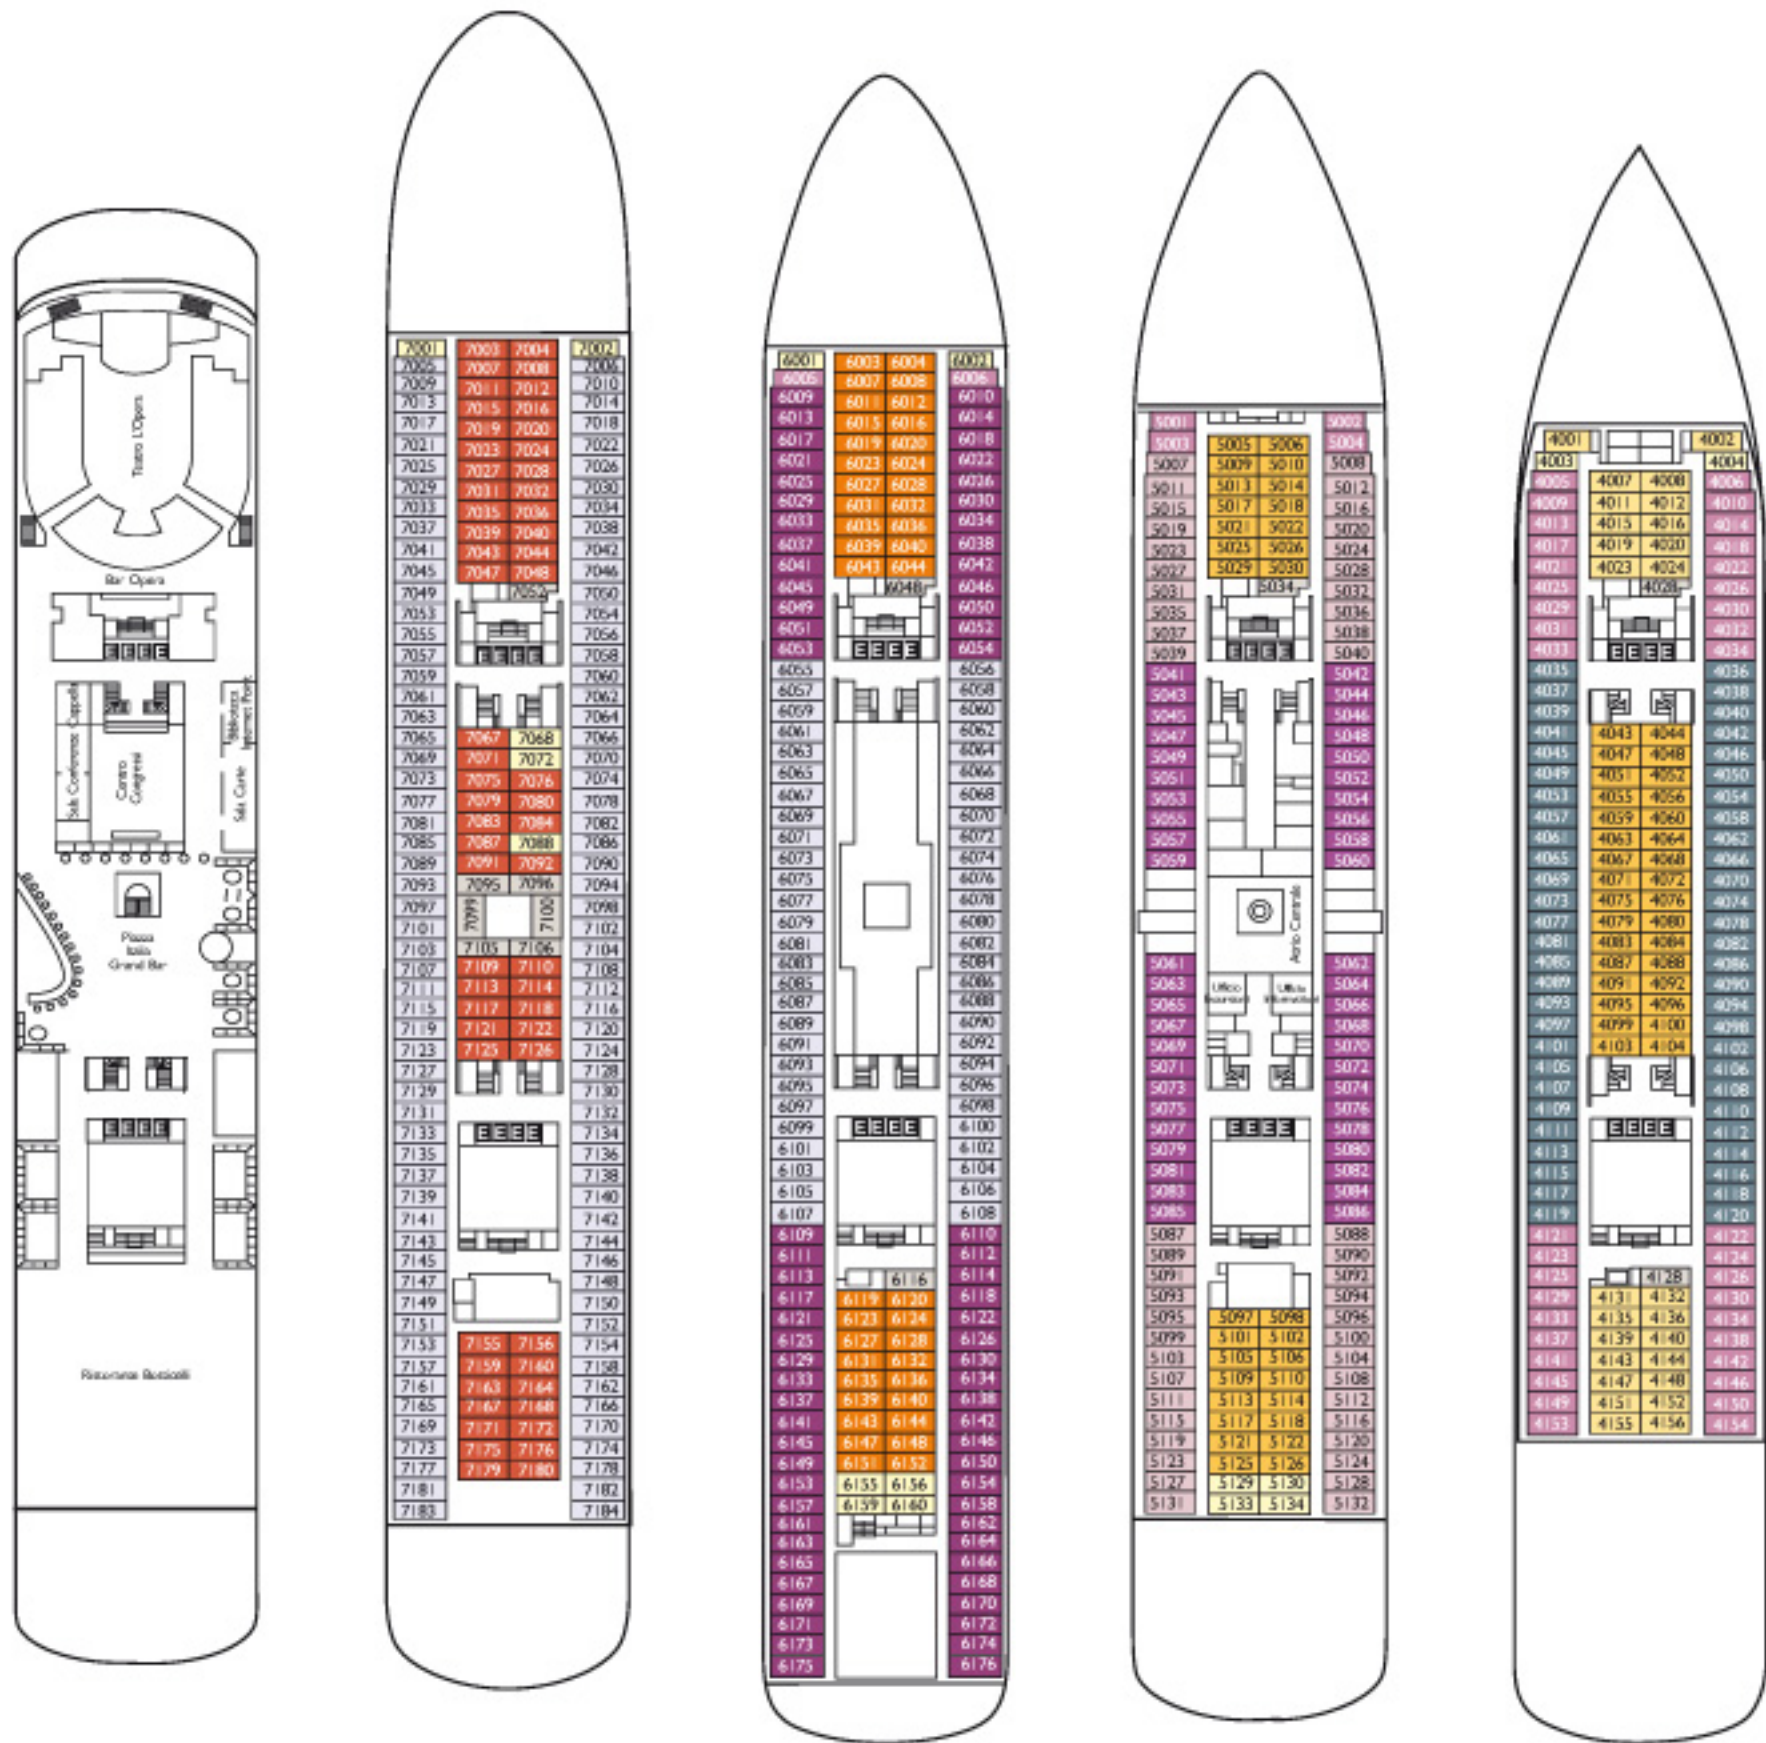

- E1** Ocean View. Amsterdam, Copenhagen, Londra
- E2** Ocean View. Amsterdam
- E3** Ocean View. Copenhagen
- E4** Ocean View. Copenhagen, Londra
- E5** Ocean View. Londra, Parigi
- IS** Single Inside. Parigi, Londra, Copenhagen, Amsterdam

For all details related to onboard services for disable guests, type of beds, sofas and interconnecting cabins, please contact your travel agent.

DECK 14 LISBONA

DECK 12 BIARRITZ

DECK 11 MONTECARLO

DECK 10 MADRID

DECK 9 VIENNA

Grt: 53.000 t
 Length: 221 m
 Width: 31 m
 Cruising speed: 18,5 knots
 Max speed: 20 knots

Suites

- MS** Mini Suite with Ocean View. Montecarlo
- S** Suite with Ocean View. Montecarlo
- GS** Grand Suite with Ocean View. Madrid

For all details related to onboard services for disable guests, type of beds, sofas and interconnecting cabins, please contact your travel agent.

Grt: 53.000 t
 Length: 220 m
 Width: 31 m
 Cruising speed: 18,5 knots
 Max speed: 20 knots