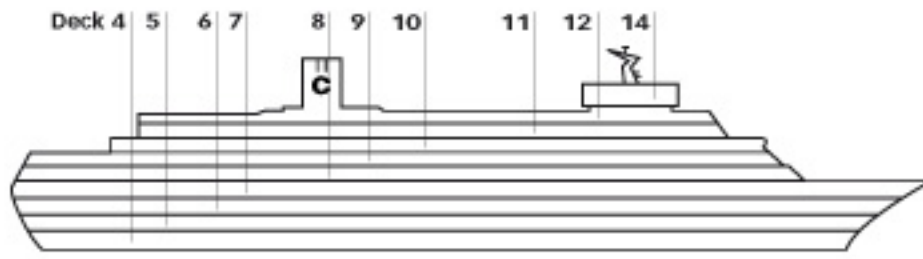

DECK 9 VIENNA

Grt: 53.000 t
 Length: 221 m
 Width: 31 m
 Cruising speed: 18,5 knots
 Max speed: 20 knots

Suites

- MS** Mini Suite with Ocean View. Montecarlo
- S** Suite with Ocean View. Montecarlo
- GS** Grand Suite with Ocean View. Madrid

DECK 8 VERONA

DECK 7 PARIGI

DECK 6 LONDRA

DECK 5 COPENHAGEN

DECK 4 AMSTERDAM

Cabin grades

- I1** Inside. Genova, Amalfi, Pisa, Venezia
- I2** Inside. Venezia
- I3** Inside. Venezia, Pisa
- I4** Inside. Amalfi
- I5** Inside. Genova
- E1** Ocean View (Partial or Obstructed View). Venezia, Pisa, Amalfi
- E2** Ocean View. Venezia
- E3** Ocean View Pisa
- E4** Ocean View. Pisa, Amalfi
- E5** Ocean View. Amalfi, Genova
- IS** Single Inside. Genova

For all details related to onboard services for disable guests, type of beds, sofas and interconnecting cabins, please contact your travel agent.

Grt: 53.000 t
 Length: 220 m
 Width: 31 m
 Cruising speed: 18,5 knots
 Max speed: 20 knots