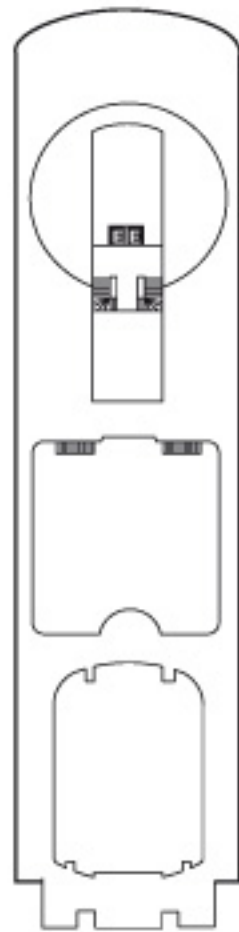

Cabin grades

- **I1** Inside. Amsterdam, Copenhagen, Londra, Parigi
- **I2** Inside. Amsterdam
- **I3** Inside. Amsterdam, Copenhagen
- **I4** Inside. Londra
- **I5** Inside. Parigi

- **E1** Ocean View. Amsterdam, Copenhagen, Londra
- **E2** Ocean View. Amsterdam
- **E3** Ocean View. Copenhagen
- **E4** Ocean View. Copenhagen, Londra
- **E5** Ocean View. Londra, Parigi
- **IS** Single Inside. Parigi, Londra, Copenhagen, Amsterdam

For all details related to onboard services for disable guests, type of beds, sofas and interconnecting cabins, please contact your travel agent.