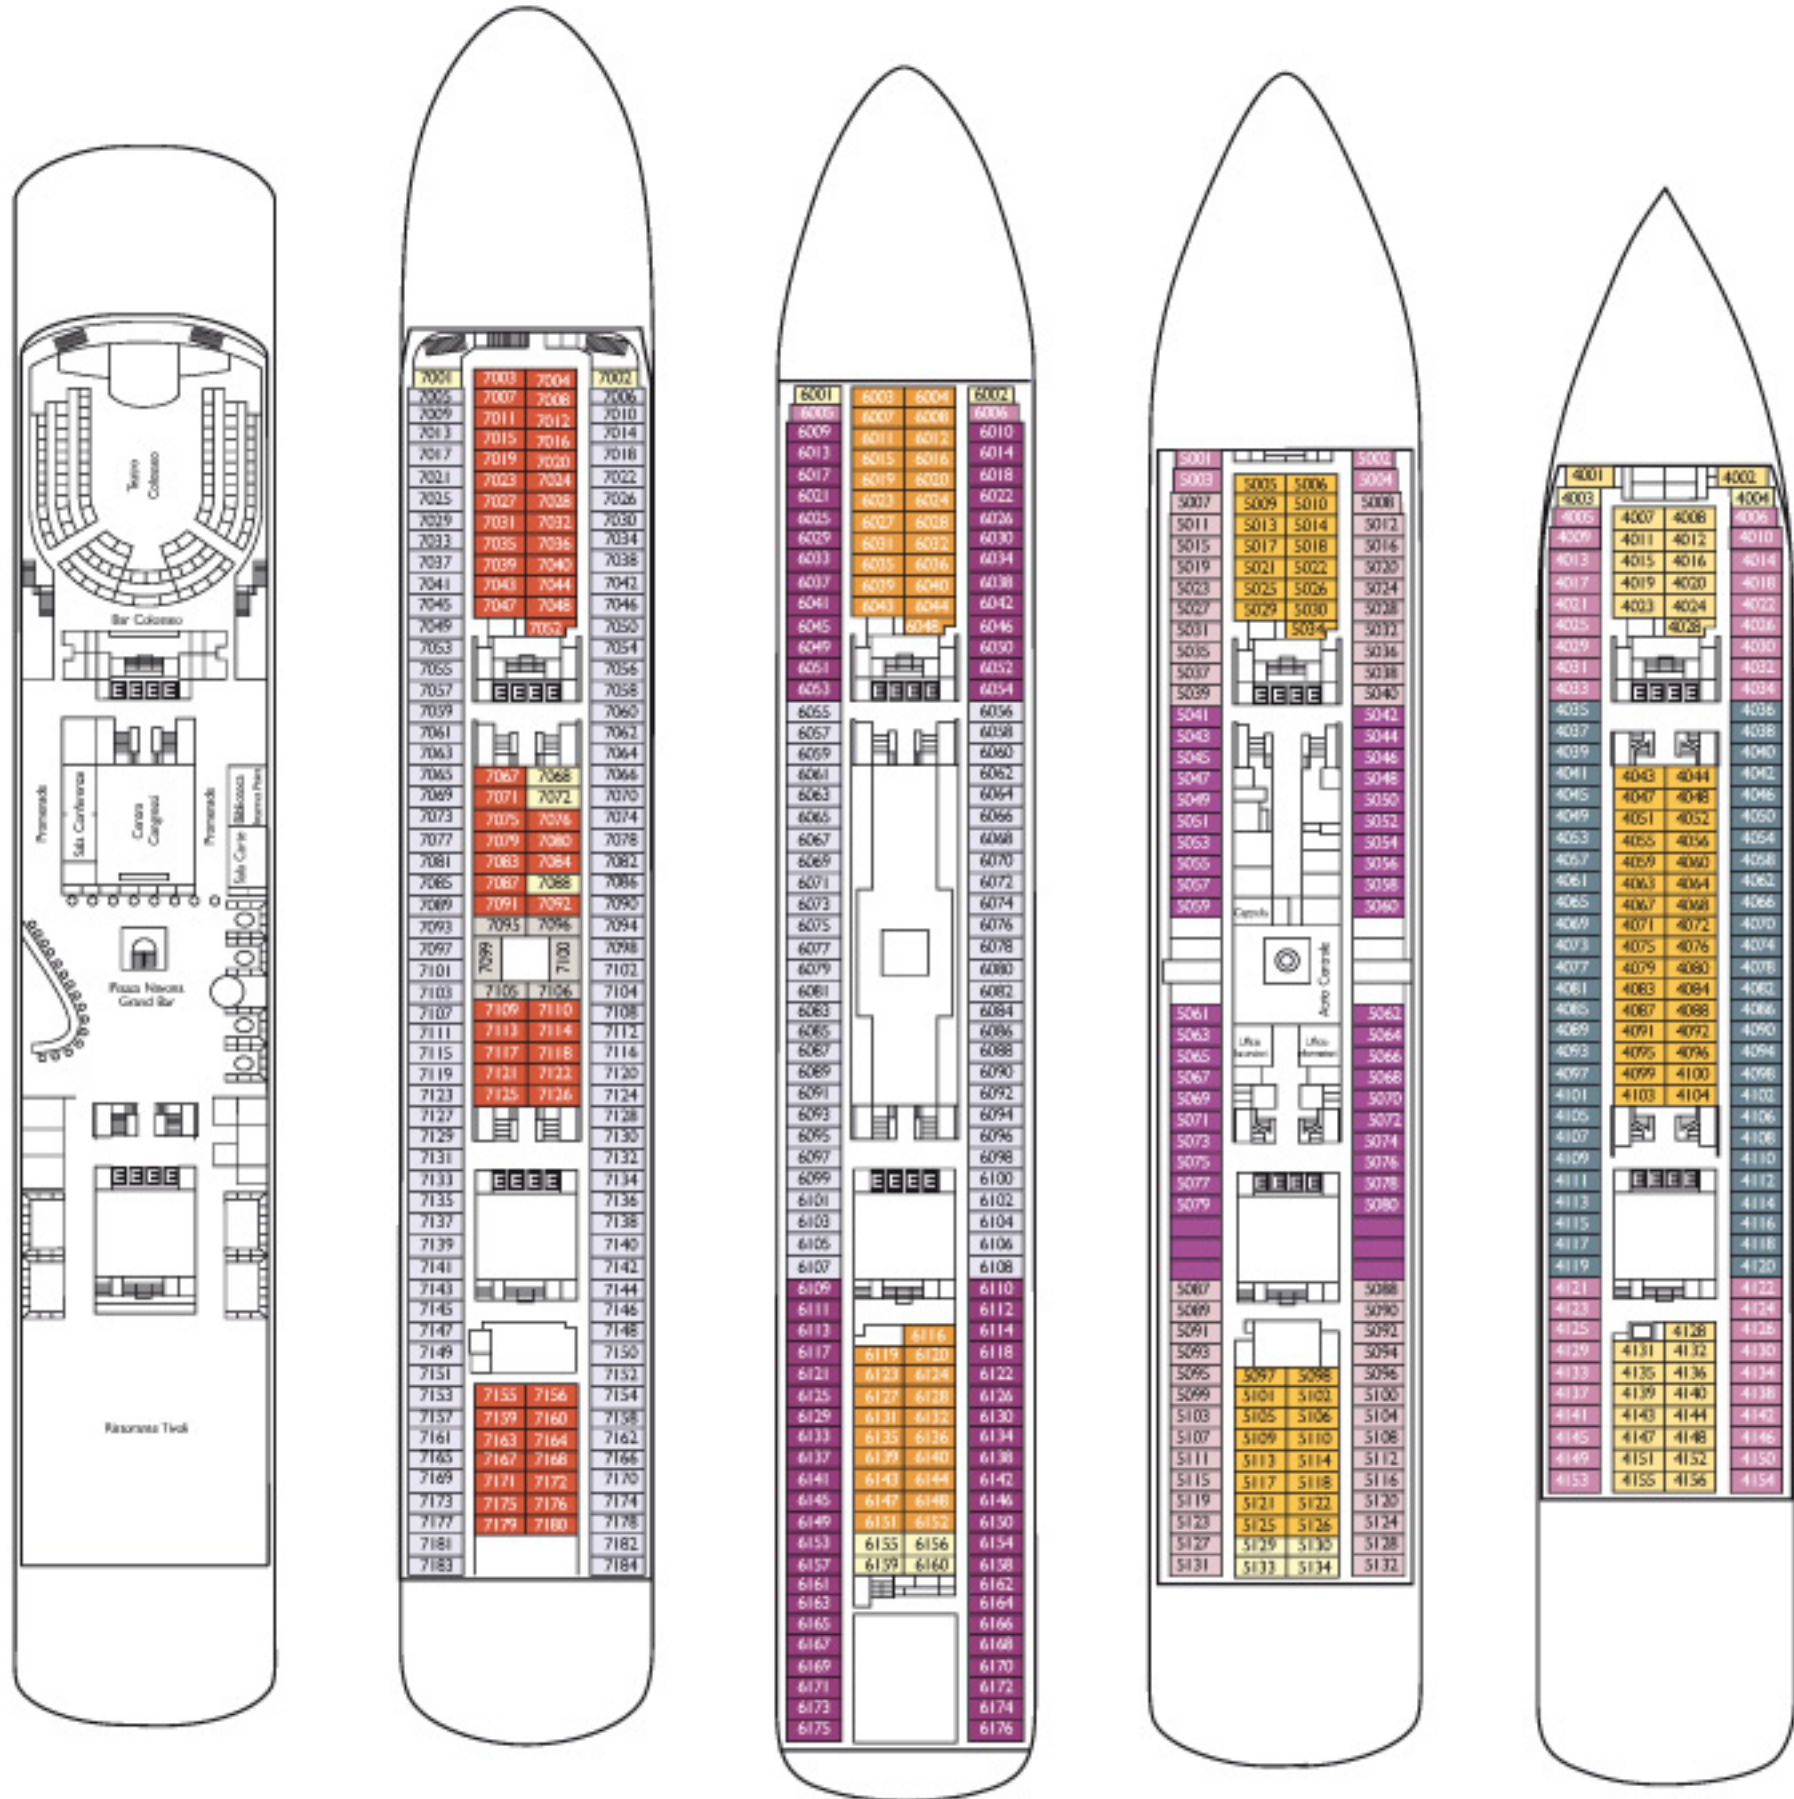

DECK 9 VIENNA

Grt: 53.000 t
 Length: 221 m
 Width: 31 m
 Cruising speed: 18,5 knots
 Max speed: 20 knots

Suites

- MS** Mini Suite with Ocean View. Montecarlo
- S** Suite with Ocean View. Montecarlo
- GS** Grand Suite with Ocean View. Madrid

DECK 8 VERONA

DECK 7 PARIGI

DECK 6 LONDRA

DECK 5 COPENHAGEN

DECK 4 AMSTERDAM

Cabin grades

- I1** Inside. Genova, Amalfi, Pisa, Venezia
- I2** Inside. Venezia
- I3** Inside. Venezia, Pisa
- I4** Inside. Amalfi
- I5** Inside. Genova
- E1** Ocean View (Partial or Obstructed View). Venezia, Pisa, Amalfi
- E2** Ocean View. Venezia
- E3** Ocean View Pisa
- E4** Ocean View. Pisa, Amalfi
- E5** Ocean View. Amalfi, Genova
- IS** Single Inside. Genova

For all details related to onboard services for disable guests, type of beds, sofas and interconnecting cabins, please contact your travel agent.

Grt: 53.000 t
 Length: 220 m
 Width: 31 m
 Cruising speed: 18,5 knots
 Max speed: 20 knots

Suites

S Suite with Ocean View Balcony, Portofino

DECK 8 ROMA

DECK 7 GENOVA

DECK 6 AMALFI

DECK 5 PISA

DECK 4 VENEZIA