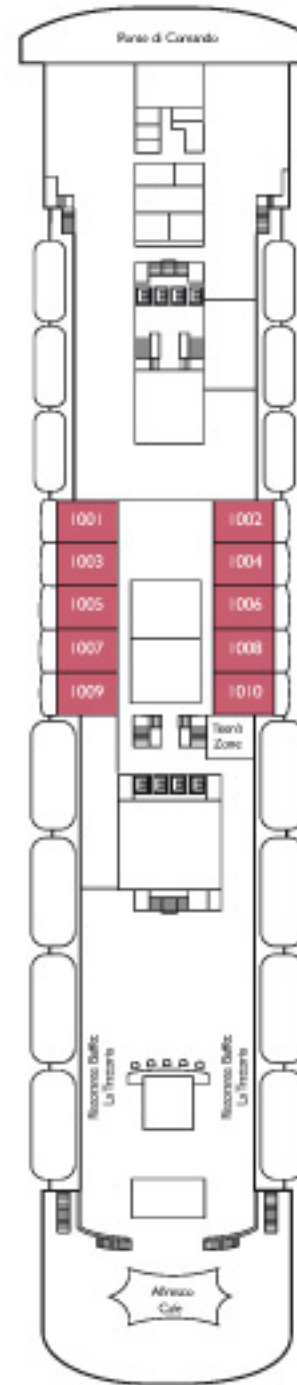

For all details related to onboard services for disable guests, type of beds, sofas and interconnecting cabins, please contact your travel agent.

DECK 14 LISBONA

DECK 12 BIARRITZ

DECK 11 MONTECARLO

DECK 10 MADRID

DECK 9 VIENNA

Grt: 53.000 t
 Length: 221 m
 Width: 31 m
 Cruising speed: 18,5 knots
 Max speed: 20 knots

Suites

- MS** Mini Suite with Ocean View. Montecarlo
- S** Suite with Ocean View. Montecarlo
- GS** Grand Suite with Ocean View. Madrid

DECK 8 VERONA

DECK 7 PARIGI

DECK 6 LONDRA

DECK 5 COPENHAGEN

DECK 4 AMSTERDAM

Cabin grades

- I1** Inside. Genova, Amalfi, Pisa, Venezia
- I2** Inside. Venezia
- I3** Inside. Venezia, Pisa
- I4** Inside. Amalfi
- I5** Inside. Genova
- E1** Ocean View (Partial or Obstructed View). Venezia, Pisa, Amalfi
- E2** Ocean View. Venezia
- E3** Ocean View Pisa
- E4** Ocean View. Pisa, Amalfi
- E5** Ocean View. Amalfi, Genova
- IS** Single Inside. Genova

For all details related to onboard services for disable guests, type of beds, sofas and interconnecting cabins, please contact your travel agent.

Grt: 53.000 t
 Length: 220 m
 Width: 31 m
 Cruising speed: 18,5 knots
 Max speed: 20 knots