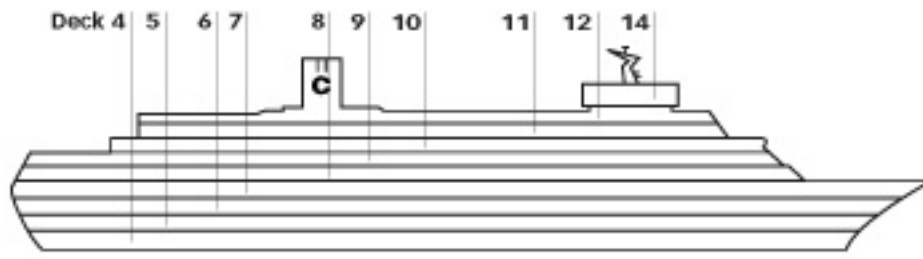

For all details related to onboard services for disable guests, type of beds, sofas and interconnecting cabins, please contact your travel agent.

DECK 14 LISBONA

DECK 12 BIARRITZ

DECK 11 MONTECARLO

DECK 10 MADRID

DECK 9 VIENNA

Grt: 53.000 t
 Length: 221 m
 Width: 31 m
 Cruising speed: 18,5 knots
 Max speed: 20 knots

Suites

- MS** Mini Suite with Ocean View. Montecarlo
- S** Suite with Ocean View. Montecarlo
- GS** Grand Suite with Ocean View. Madrid