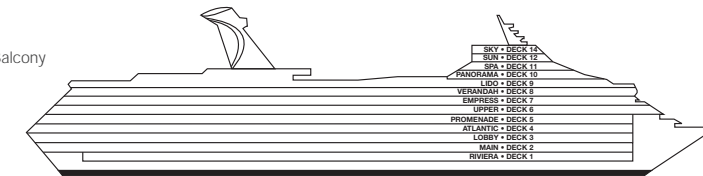

ACCOMMODATIONS SYMBOL LEGEND

- ▲ Twin Bed and Single Convertible Sofa
- x Queen-Size Bed
- ★ 2 Twin Beds (convert to King) and Single Convertible Sofa
- 2 Twin Beds (convert to King) and 1 Upper
- 2 Twin Beds (convert to King) and 2 Uppers

Gross Tonnage: 101,509 Length: 893 Feet Beam: 116 Feet
 Cruising Speed: 21 Knots Guest Capacity: 2,758 (Double Occupancy)
 Total Staff: 1,100 Registry: The Bahamas